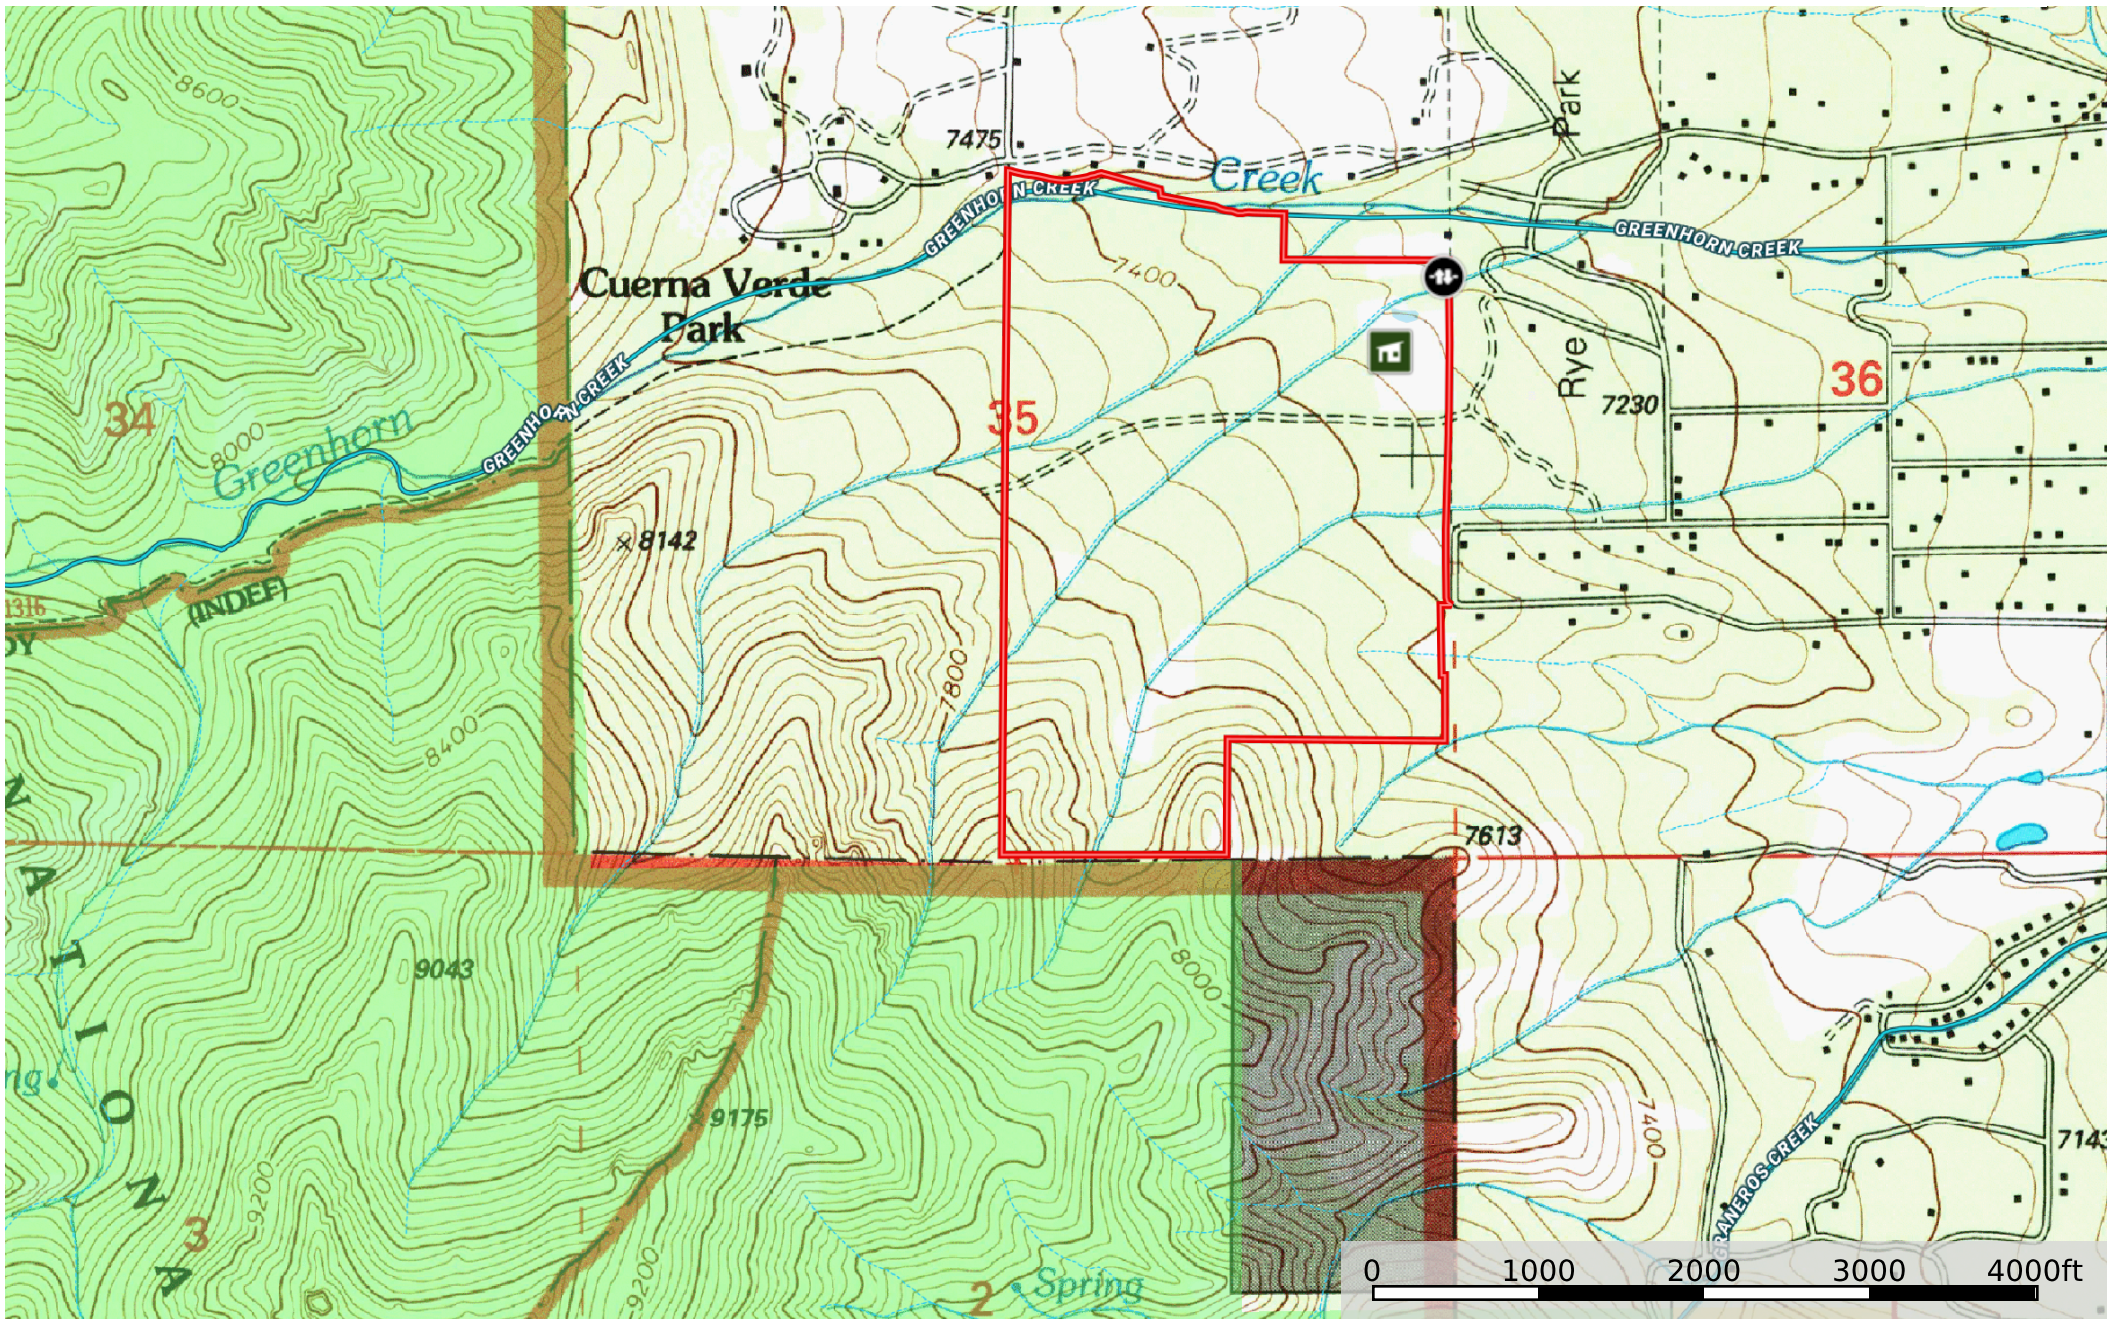

Creekside at Greenhorn

Pueblo County, Colorado, 197 AC +/-

- Gate
- Shed / Shack
- Pond / Tank
- Boundary
- Forest Service
- State Land
- Fish and Wildlife
- National Park
- Other
- BLM
- Local Government
- Stream, Intermittent
- River/Creek
- Water Body