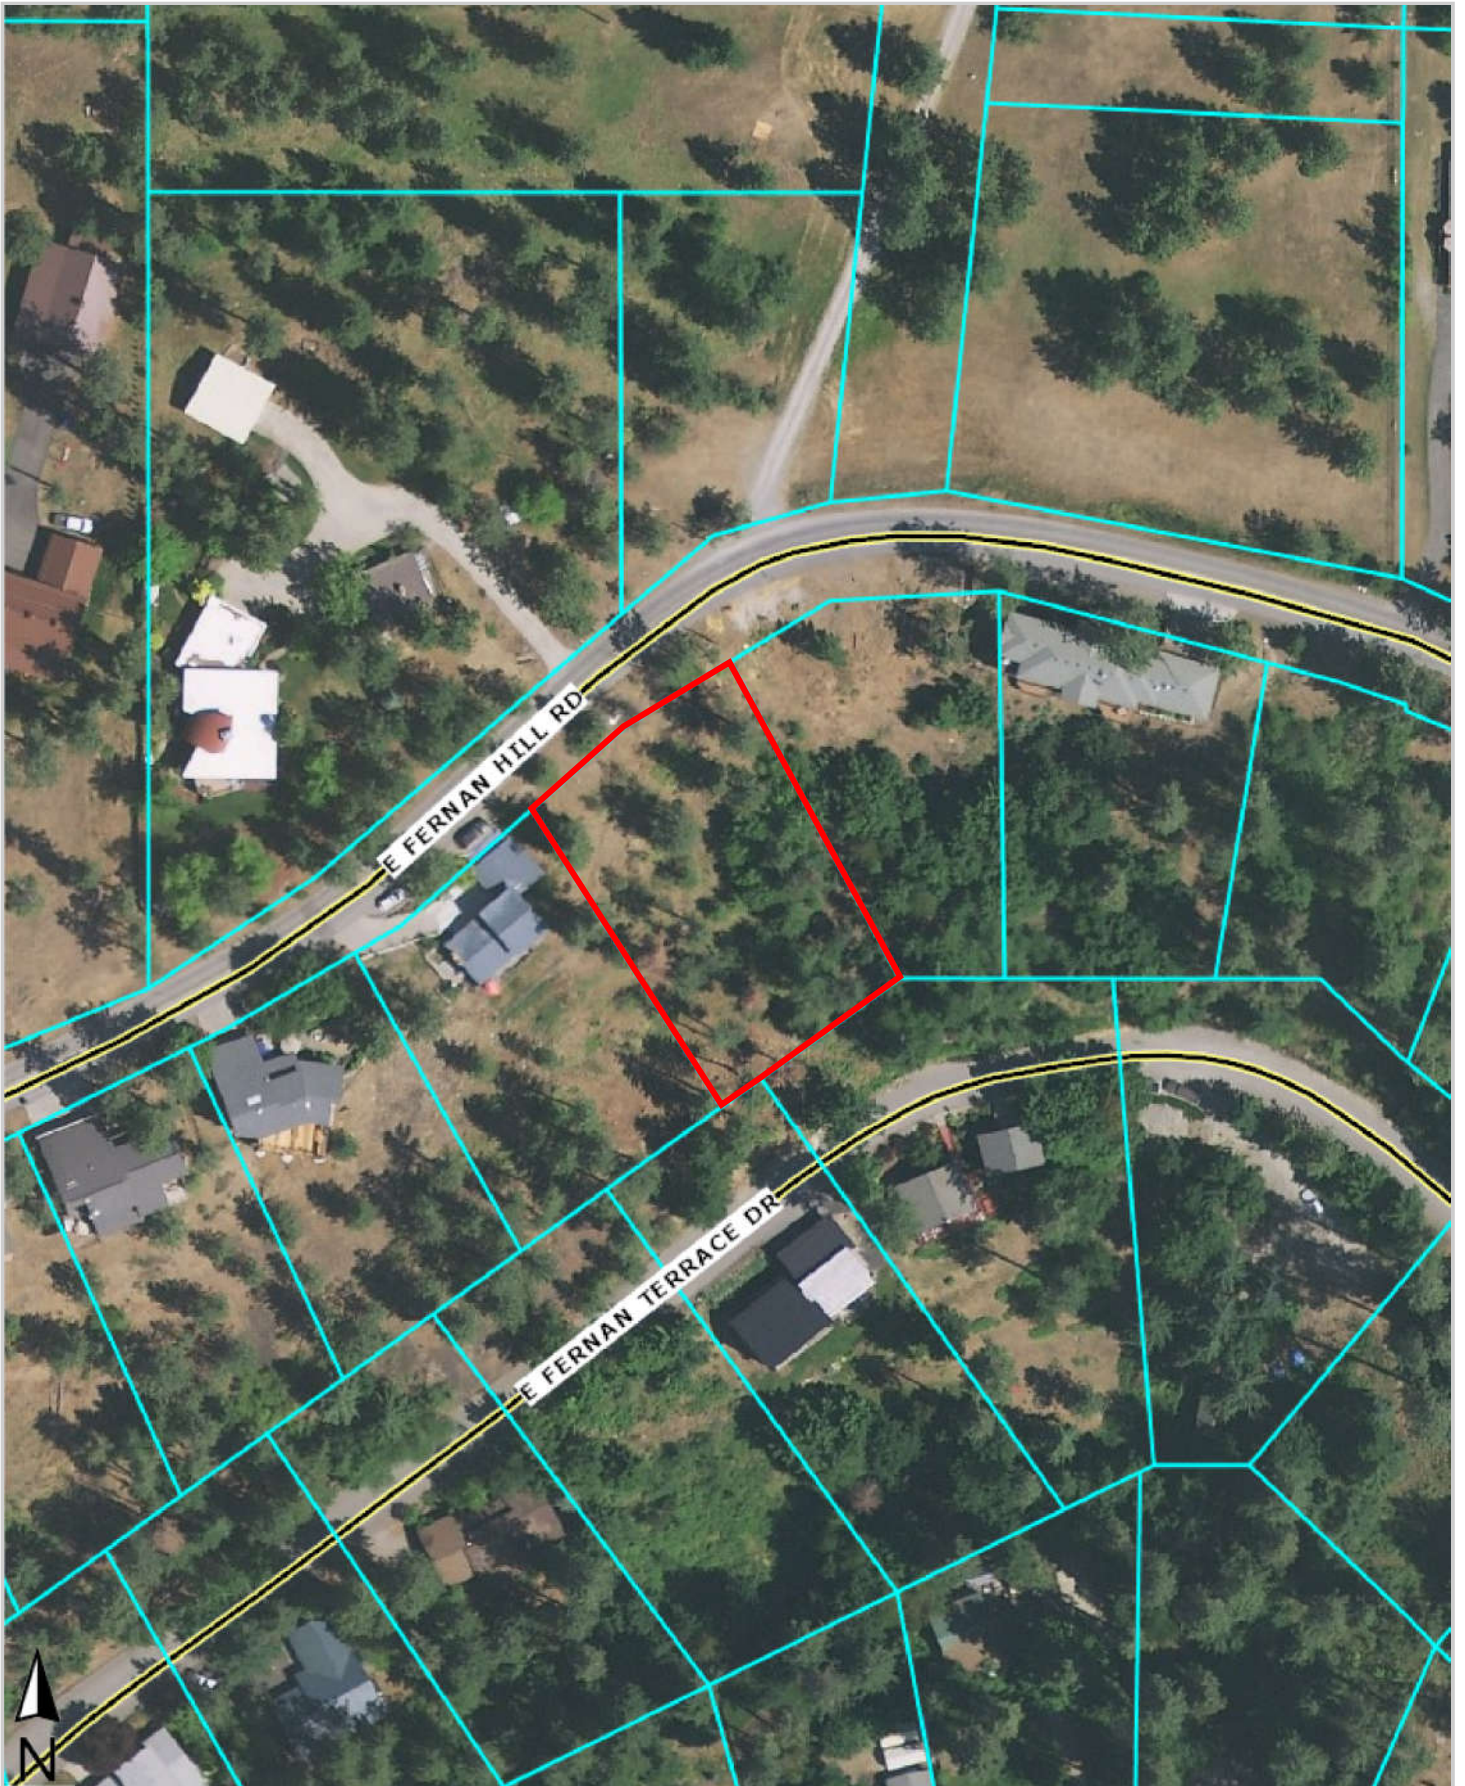

**FLYING S**  
TITLE & ESCROW

ParcelID: C33300040100  
Tax Account #: 130309  
Coeur D Alene ID 83814

This map/plat is being furnished as an aid in locating the herein described land in relation to adjoining streets, natural boundaries and other land, and is not a survey of the land depicted. Except to the extent a policy of title insurance is expressly modified by endorsement, if any, the company does not insure dimensions, distances, location of easements, acreage or other matters shown thereon.

**FLYING S** ParcelID: C33300040100  
 Tax Account #: 130309  
 Coeur D Alene ID 83814  
**TITLE & ESCROW**

This map/plat is being furnished as an aid in locating the herein described land in relation to adjoining streets, natural boundaries and other land, and is not a survey of the land depicted. Except to the extent a policy of title insurance is expressly modified by endorsement, if any, the company does not insure dimensions, distances, location of easements, acreage or other matters shown thereon.

**FLYING S**  
TITLE & ESCROW

This map/plat is being furnished as an aid in locating the herein described land in relation to adjoining streets, natural boundaries and other land, and is not a survey of the land depicted. Except to the extent a policy of title insurance is expressly modified by endorsement, if any, the company does not insure dimensions, distances, location of easements, acreage or other matters shown thereon.