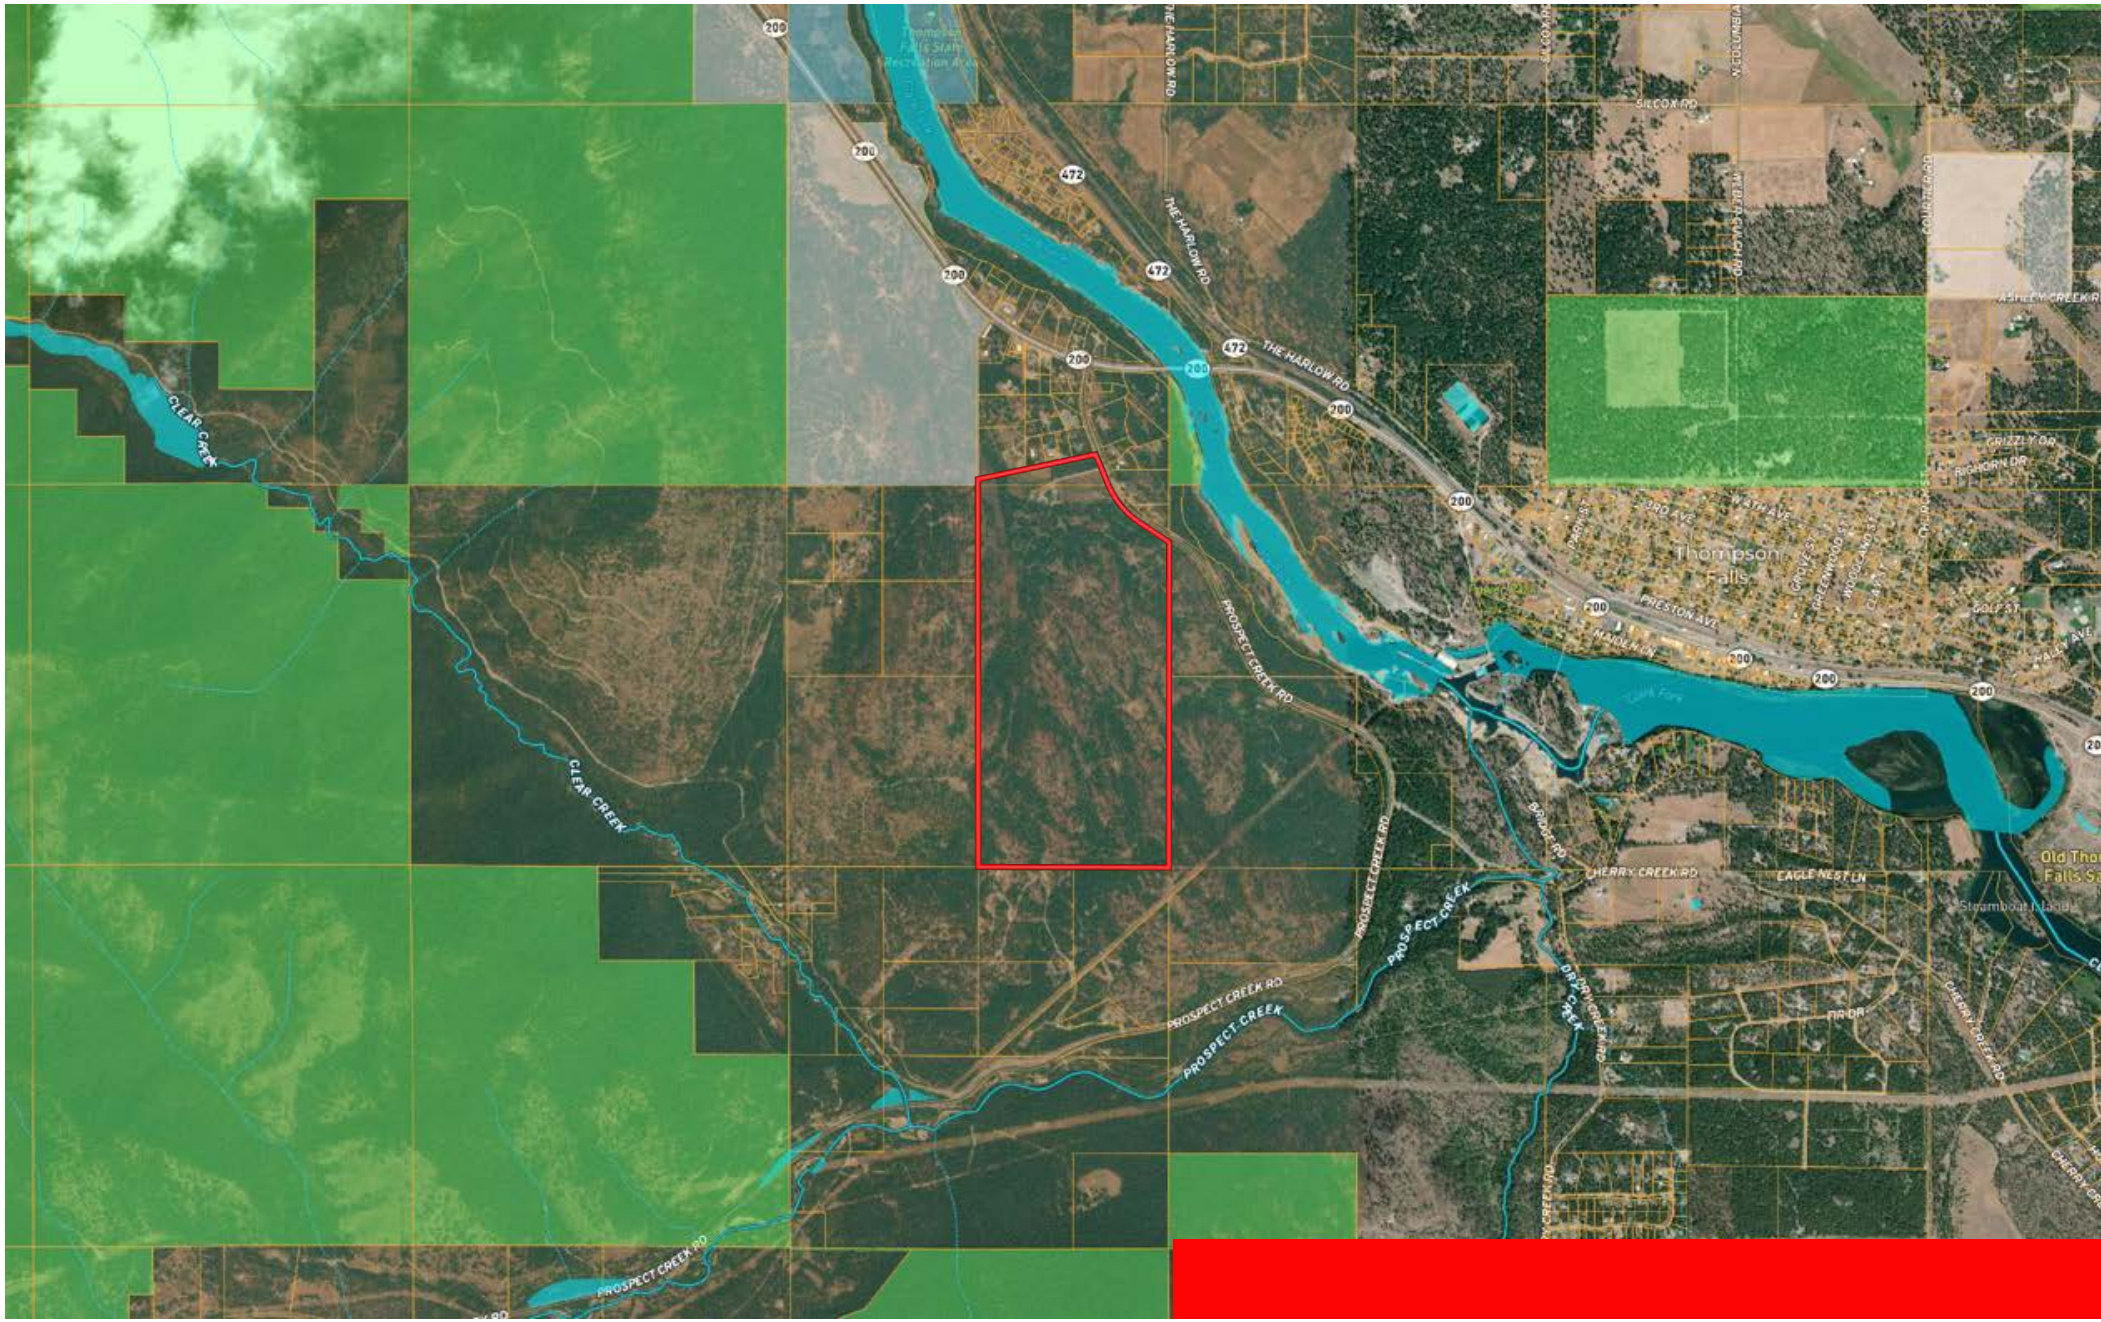

26 Prospect Creek Road, Thompson Falls

Sanders County, Montana, 322.2 AC +/-

- Boundary
- Forest Service
- State Land
- Fish and Wildlife
- National Park
- Other
- BLM
- Local Government
- Conservation
- Stream, Intermittent
- River/Creek
- Water Body

26 Prospect Creek Road, Thompson Falls

Sanders County, Montana, 322.2 AC +/-