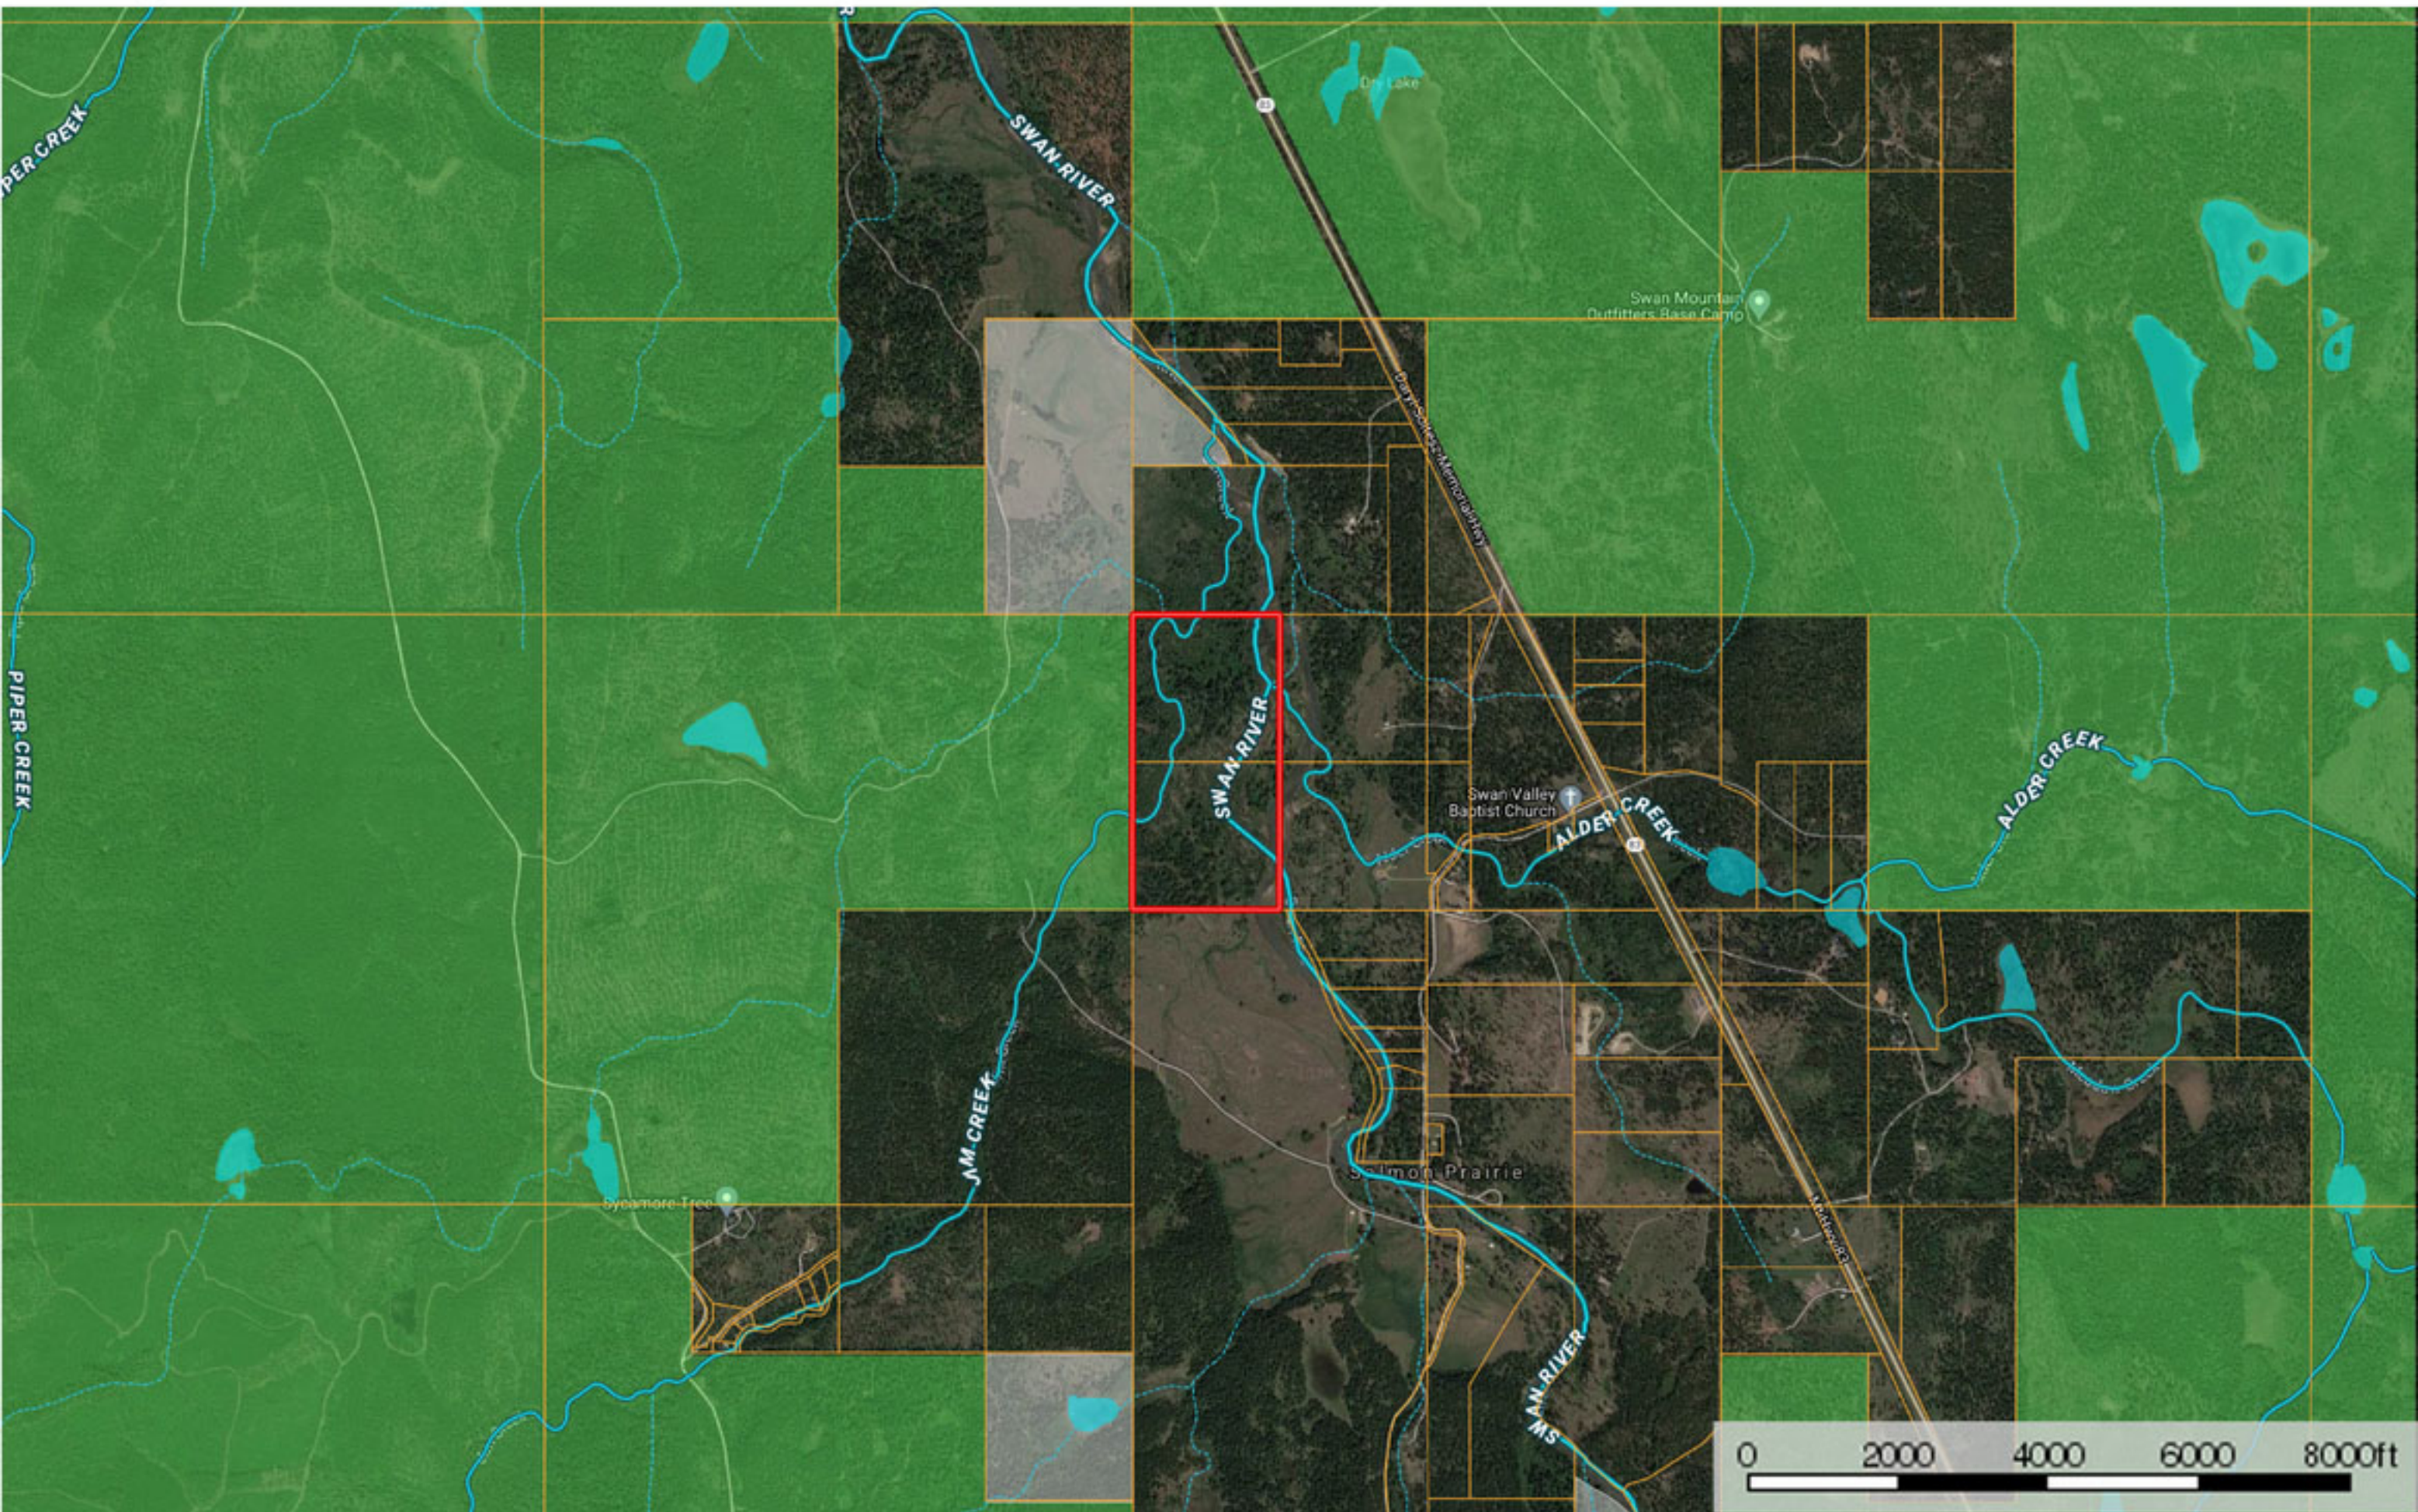

# Geiszler- Tompkins

Montana, 80 AC +/-

The information contained herein was obtained from sources deemed to be reliable. MapRight Services makes no warranties or guarantees as to the completeness or accuracy thereof.