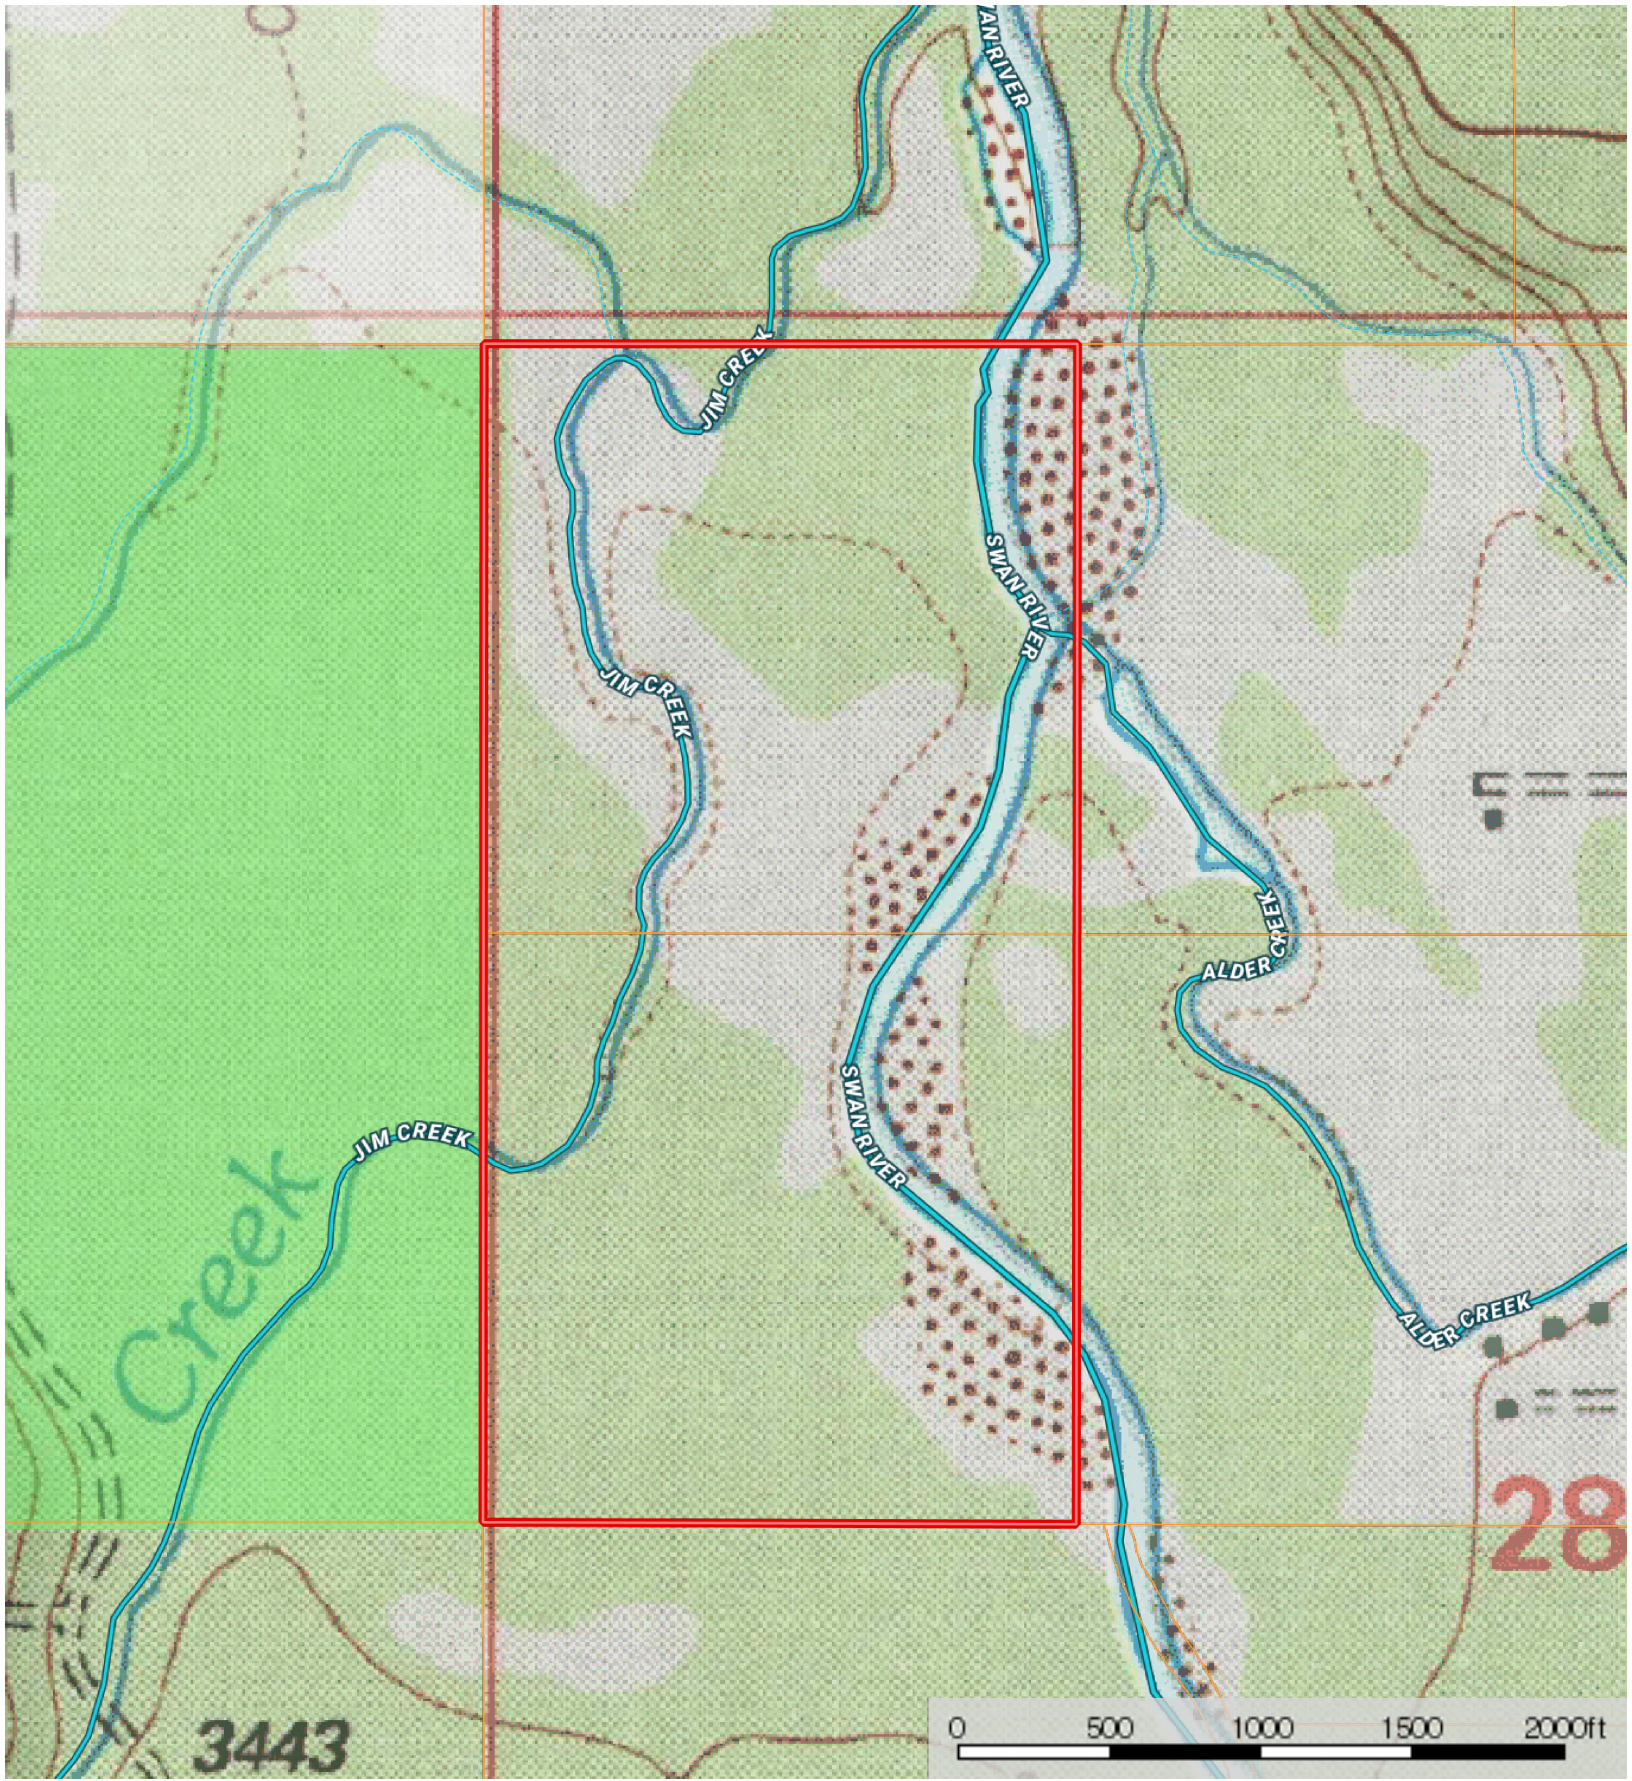

Geisler- Tompkins
 Montana, 80 AC +/-

The information contained herein was obtained from sources deemed to be reliable. MapRight Services makes no warranties or guarantees as to the completeness or accuracy thereof.