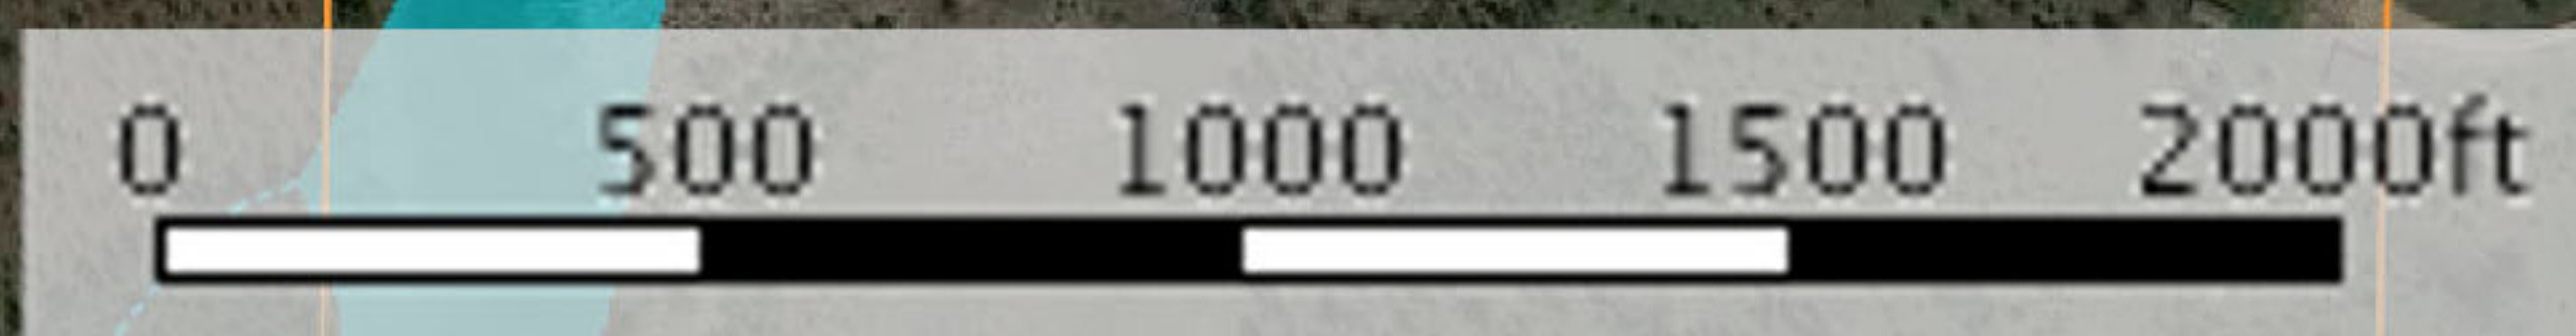

Iverson

Missoula County, Montana, 108.16 AC +/-

-  Boundary
-  Stream, Intermittent
-  River/Creek
-  Water Body