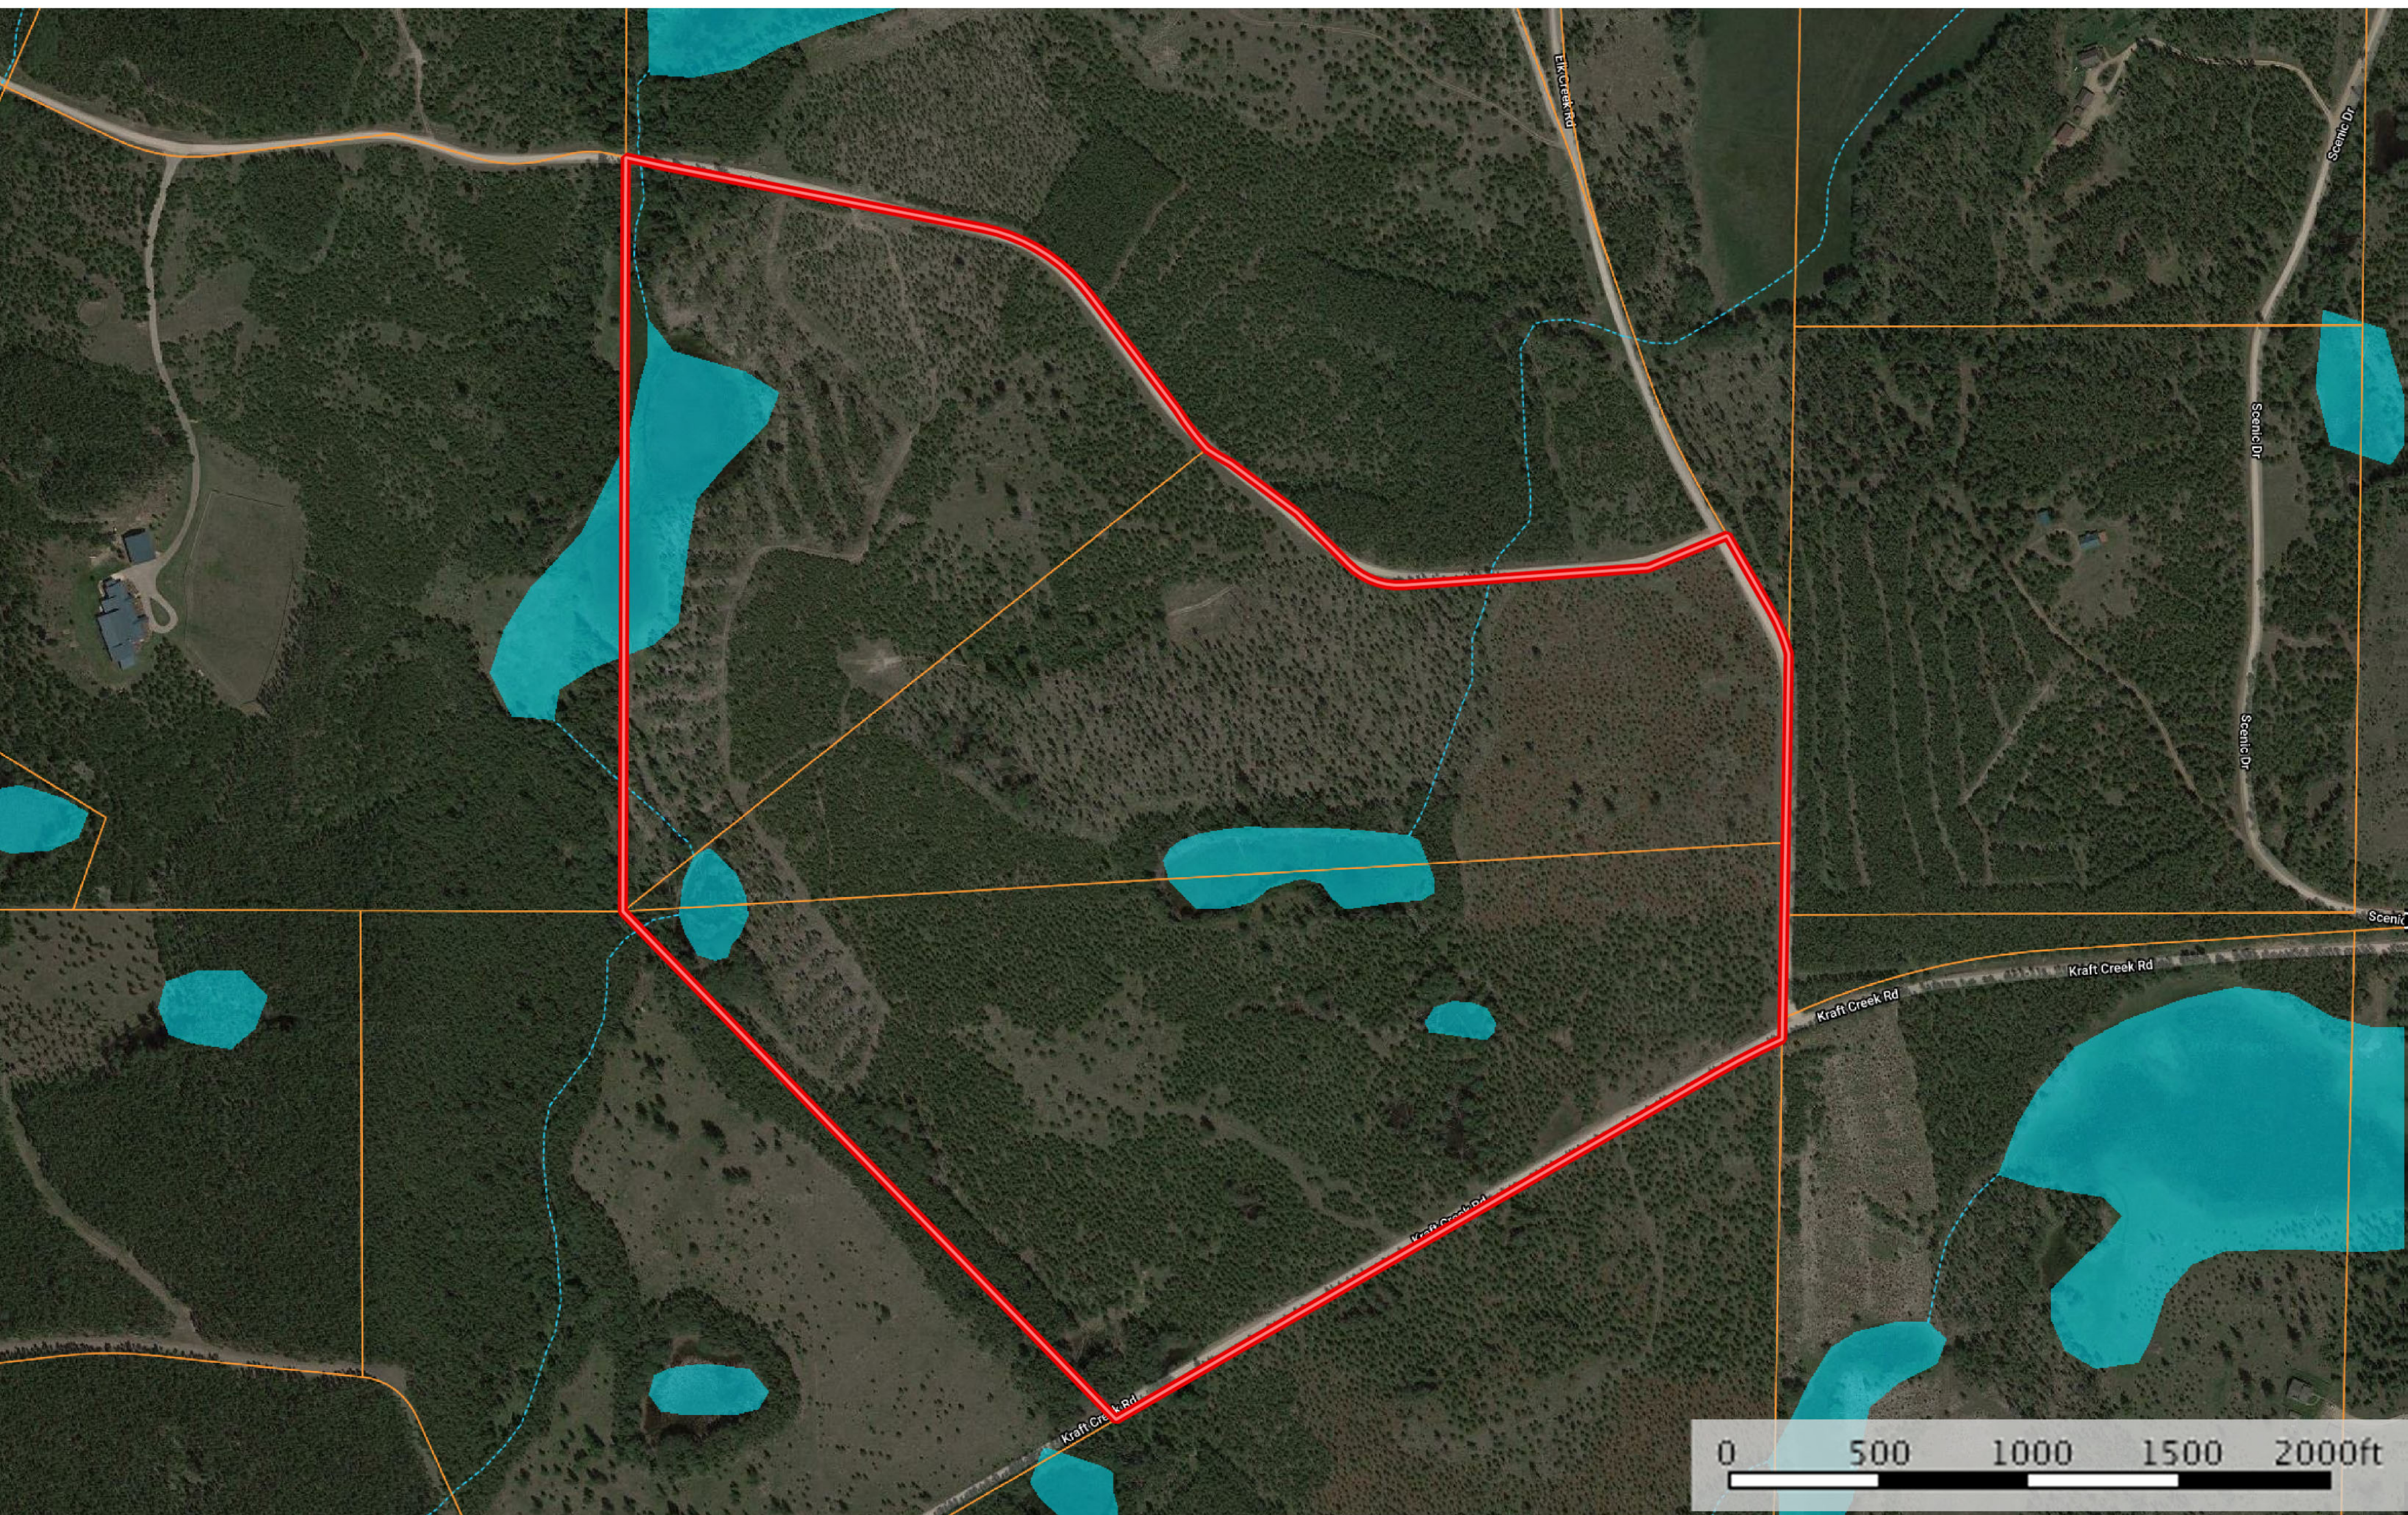

Iverson

Missoula County, Montana, 108.16 AC +/-

-  Boundary
-  Stream, Intermittent
-  River/Creek
-  Water Body