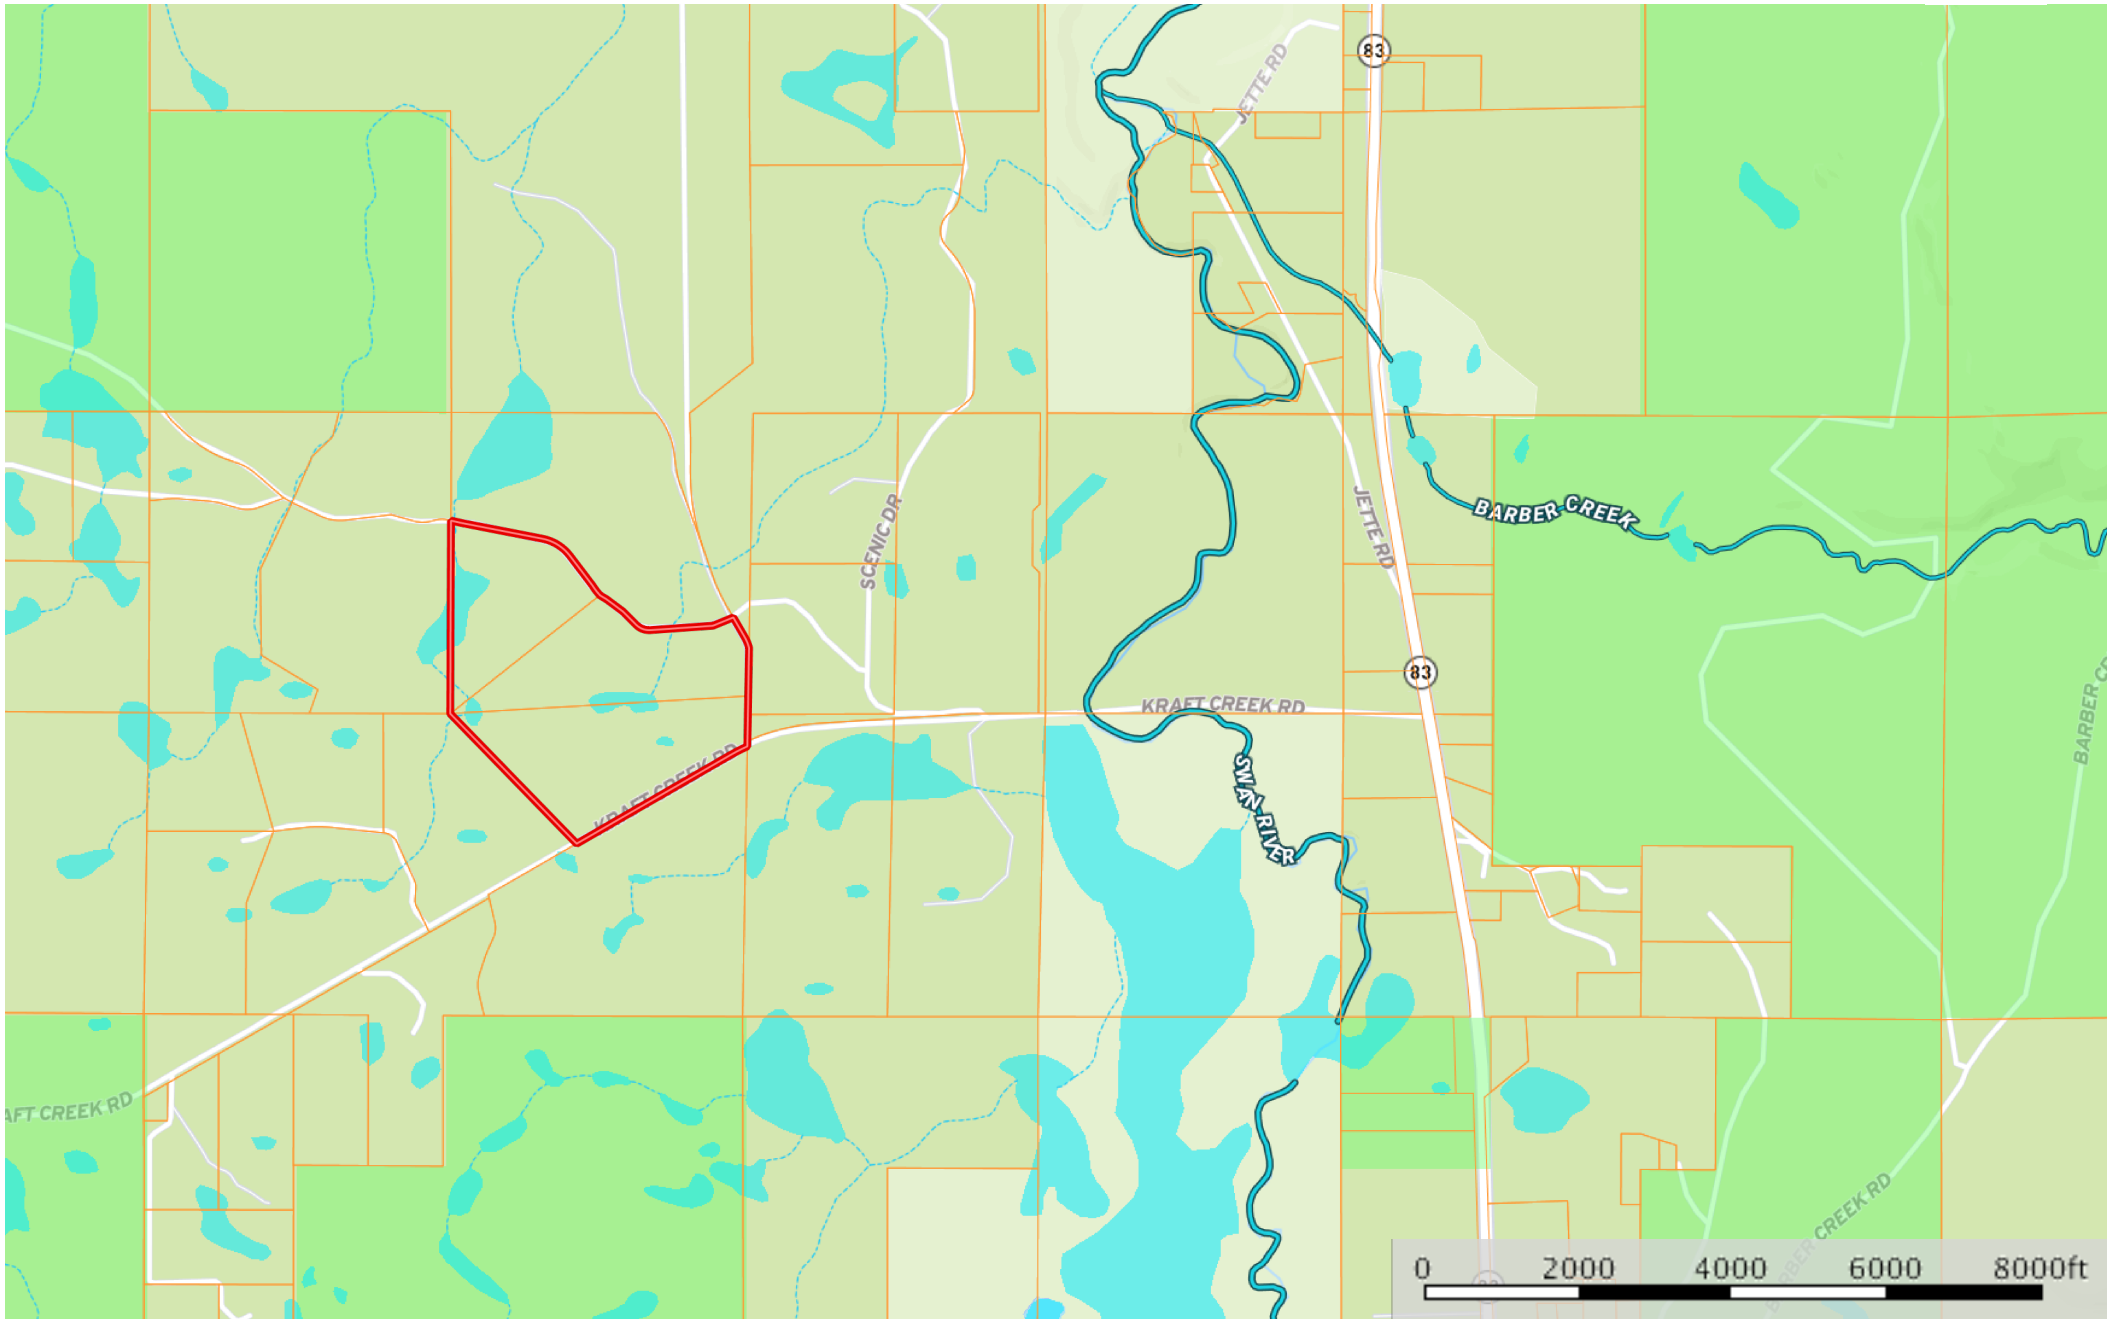

Iverson

Missoula County, Montana, 108.16 AC +/-

- Boundary
- Forest Service
- State Land
- Fish and Wildlife
- National Park
- Other
- BLM
- Local Government
- Conservation Easements
- Stream, Intermittent
- River/Creek
- Water Body