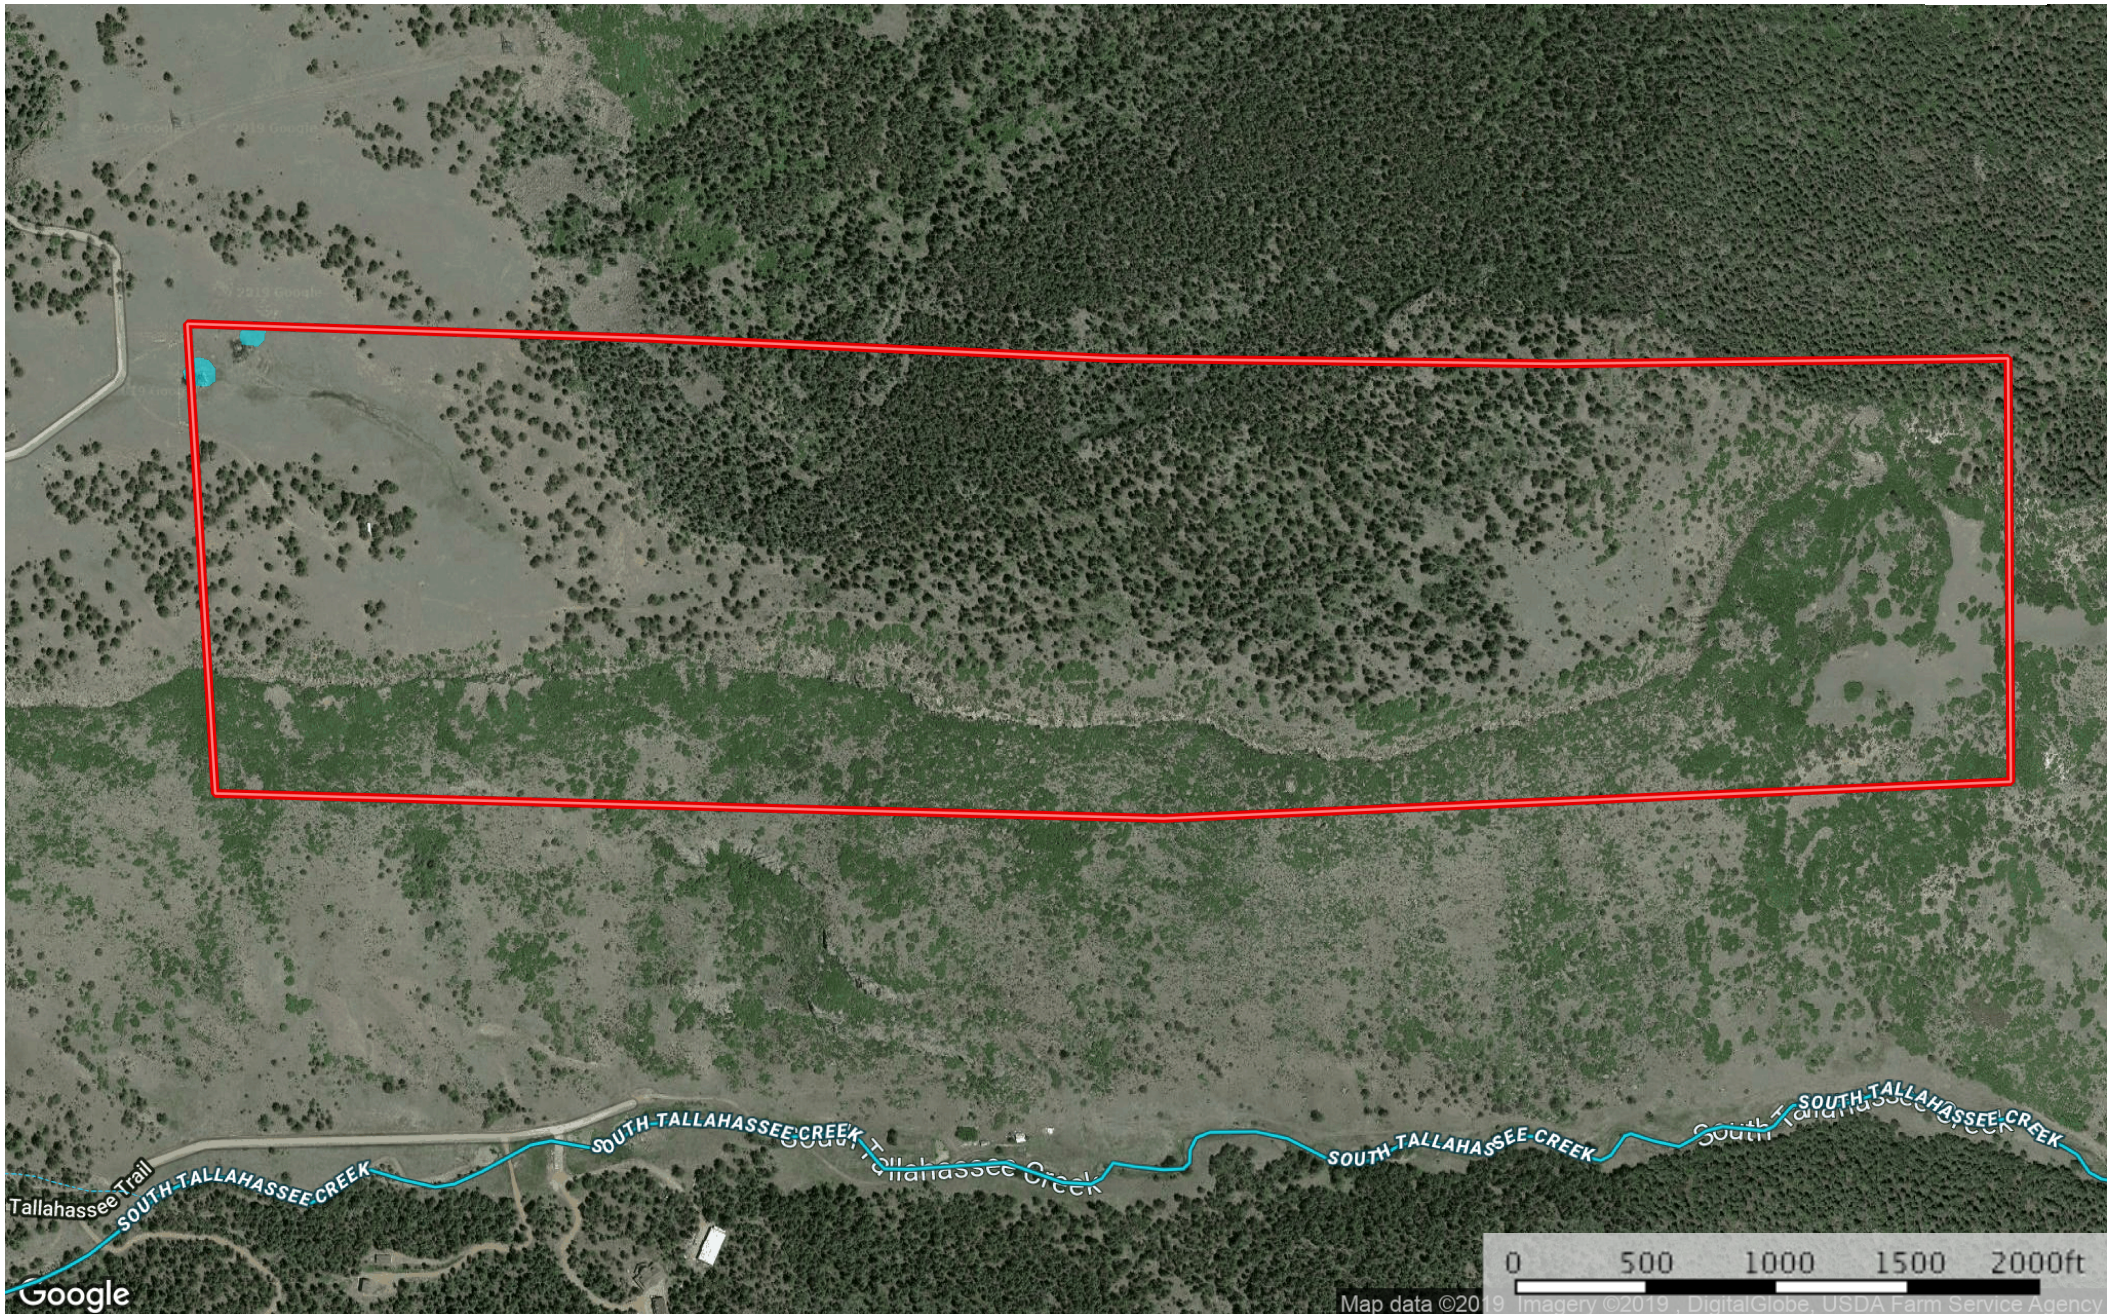

Fremont Ridge 160

Fremont County, Colorado, AC +/-

- Boundary
- Stream, Intermittent
- River/Creek
- Water Body

Map data ©2019 Imagery ©2019, DigitalGlobe, USDA Farm Service Agency