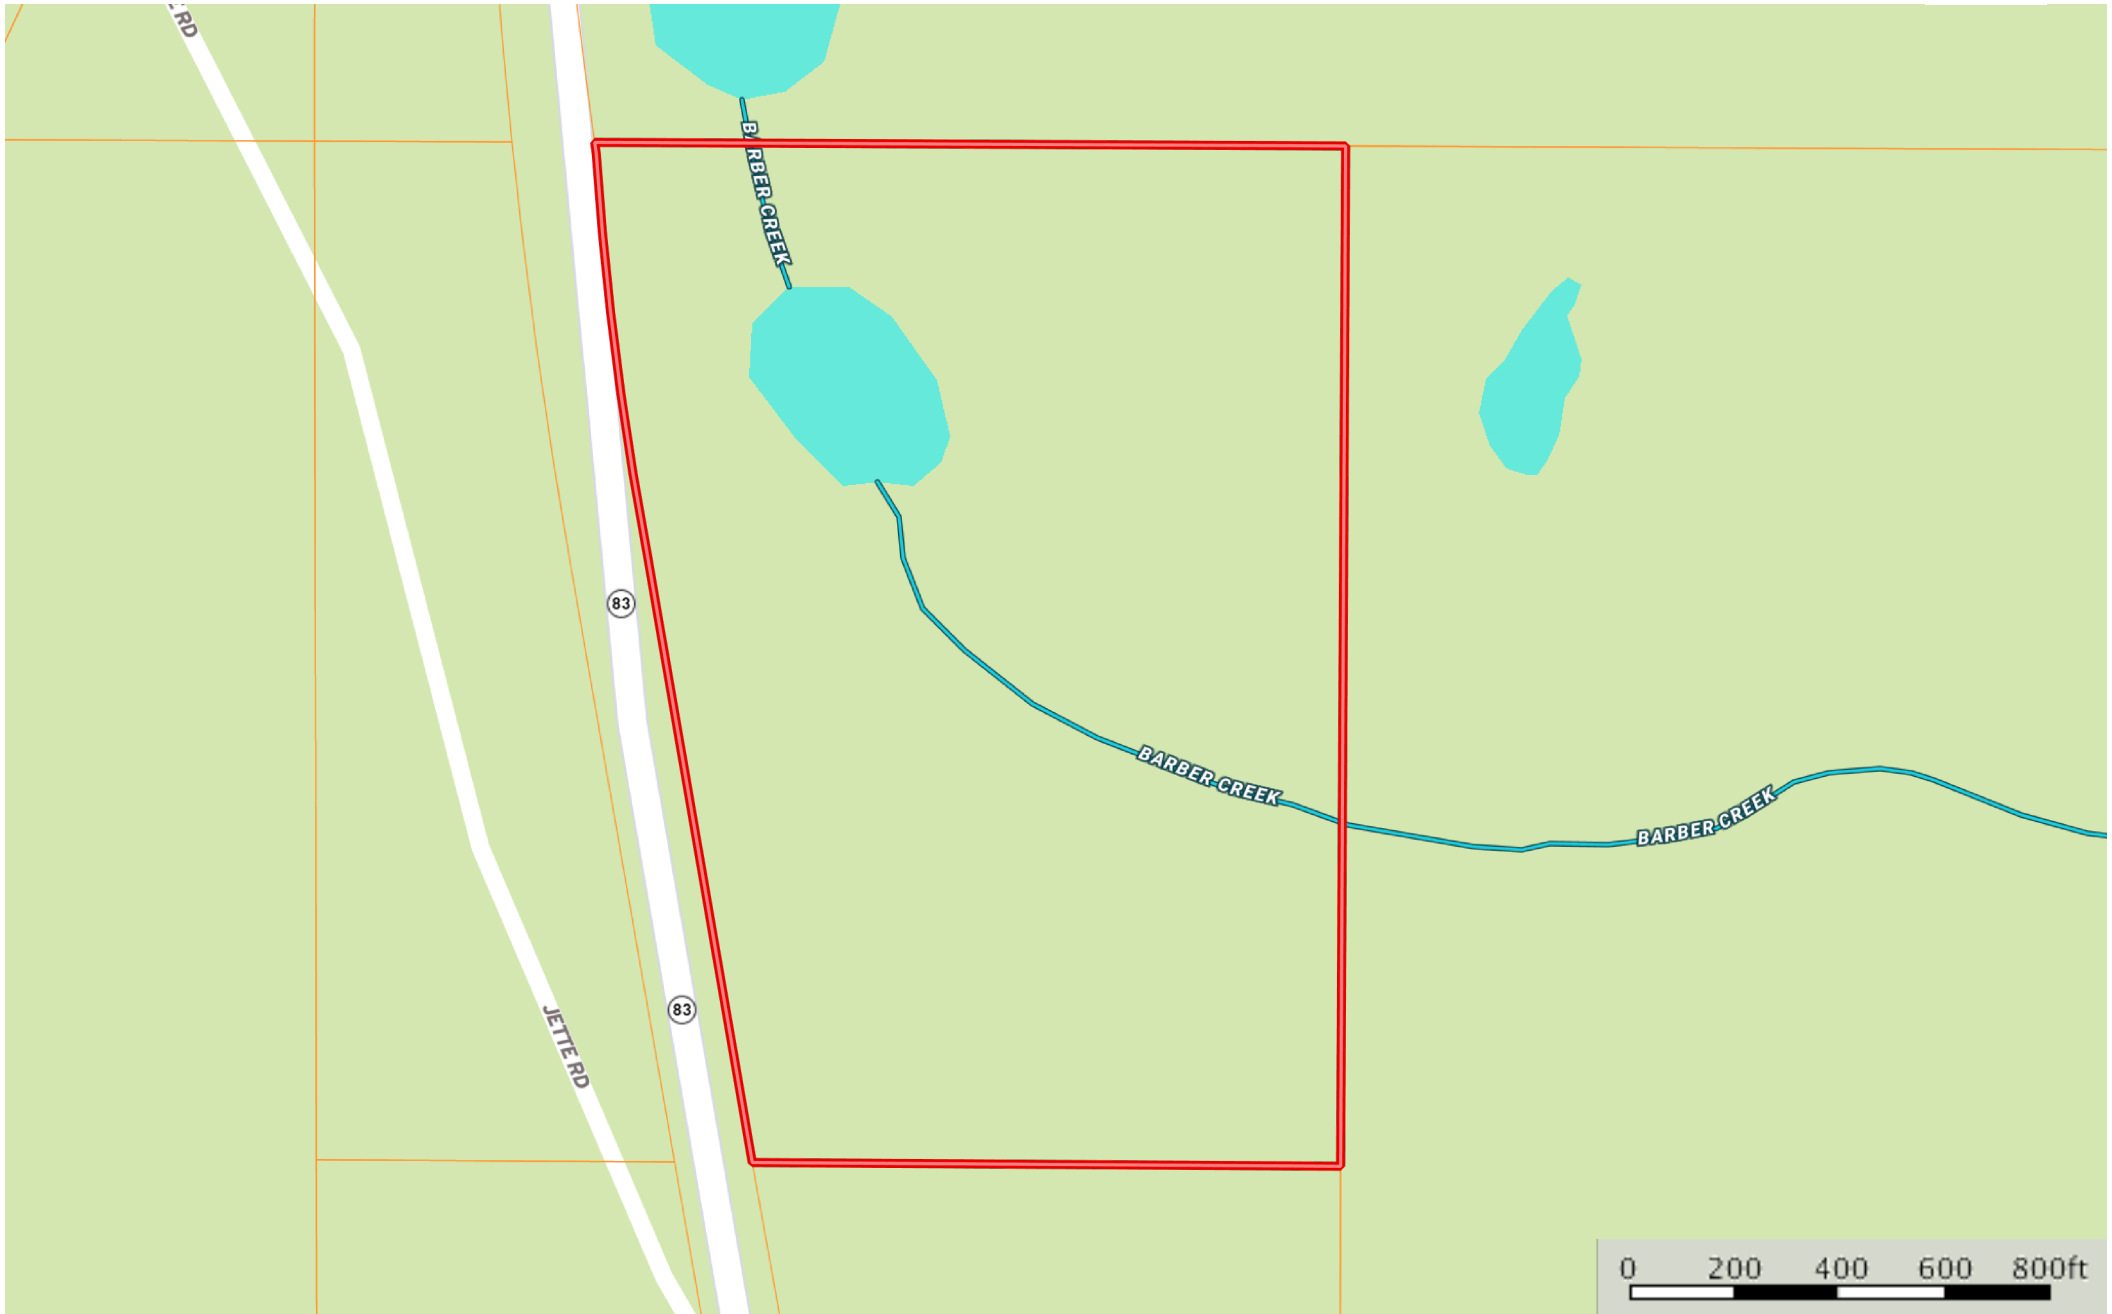

Barber Creek Frontage

Montana, AC +/-

-  Boundary
-  Stream, Intermittent
-  River/Creek
-  Water Body