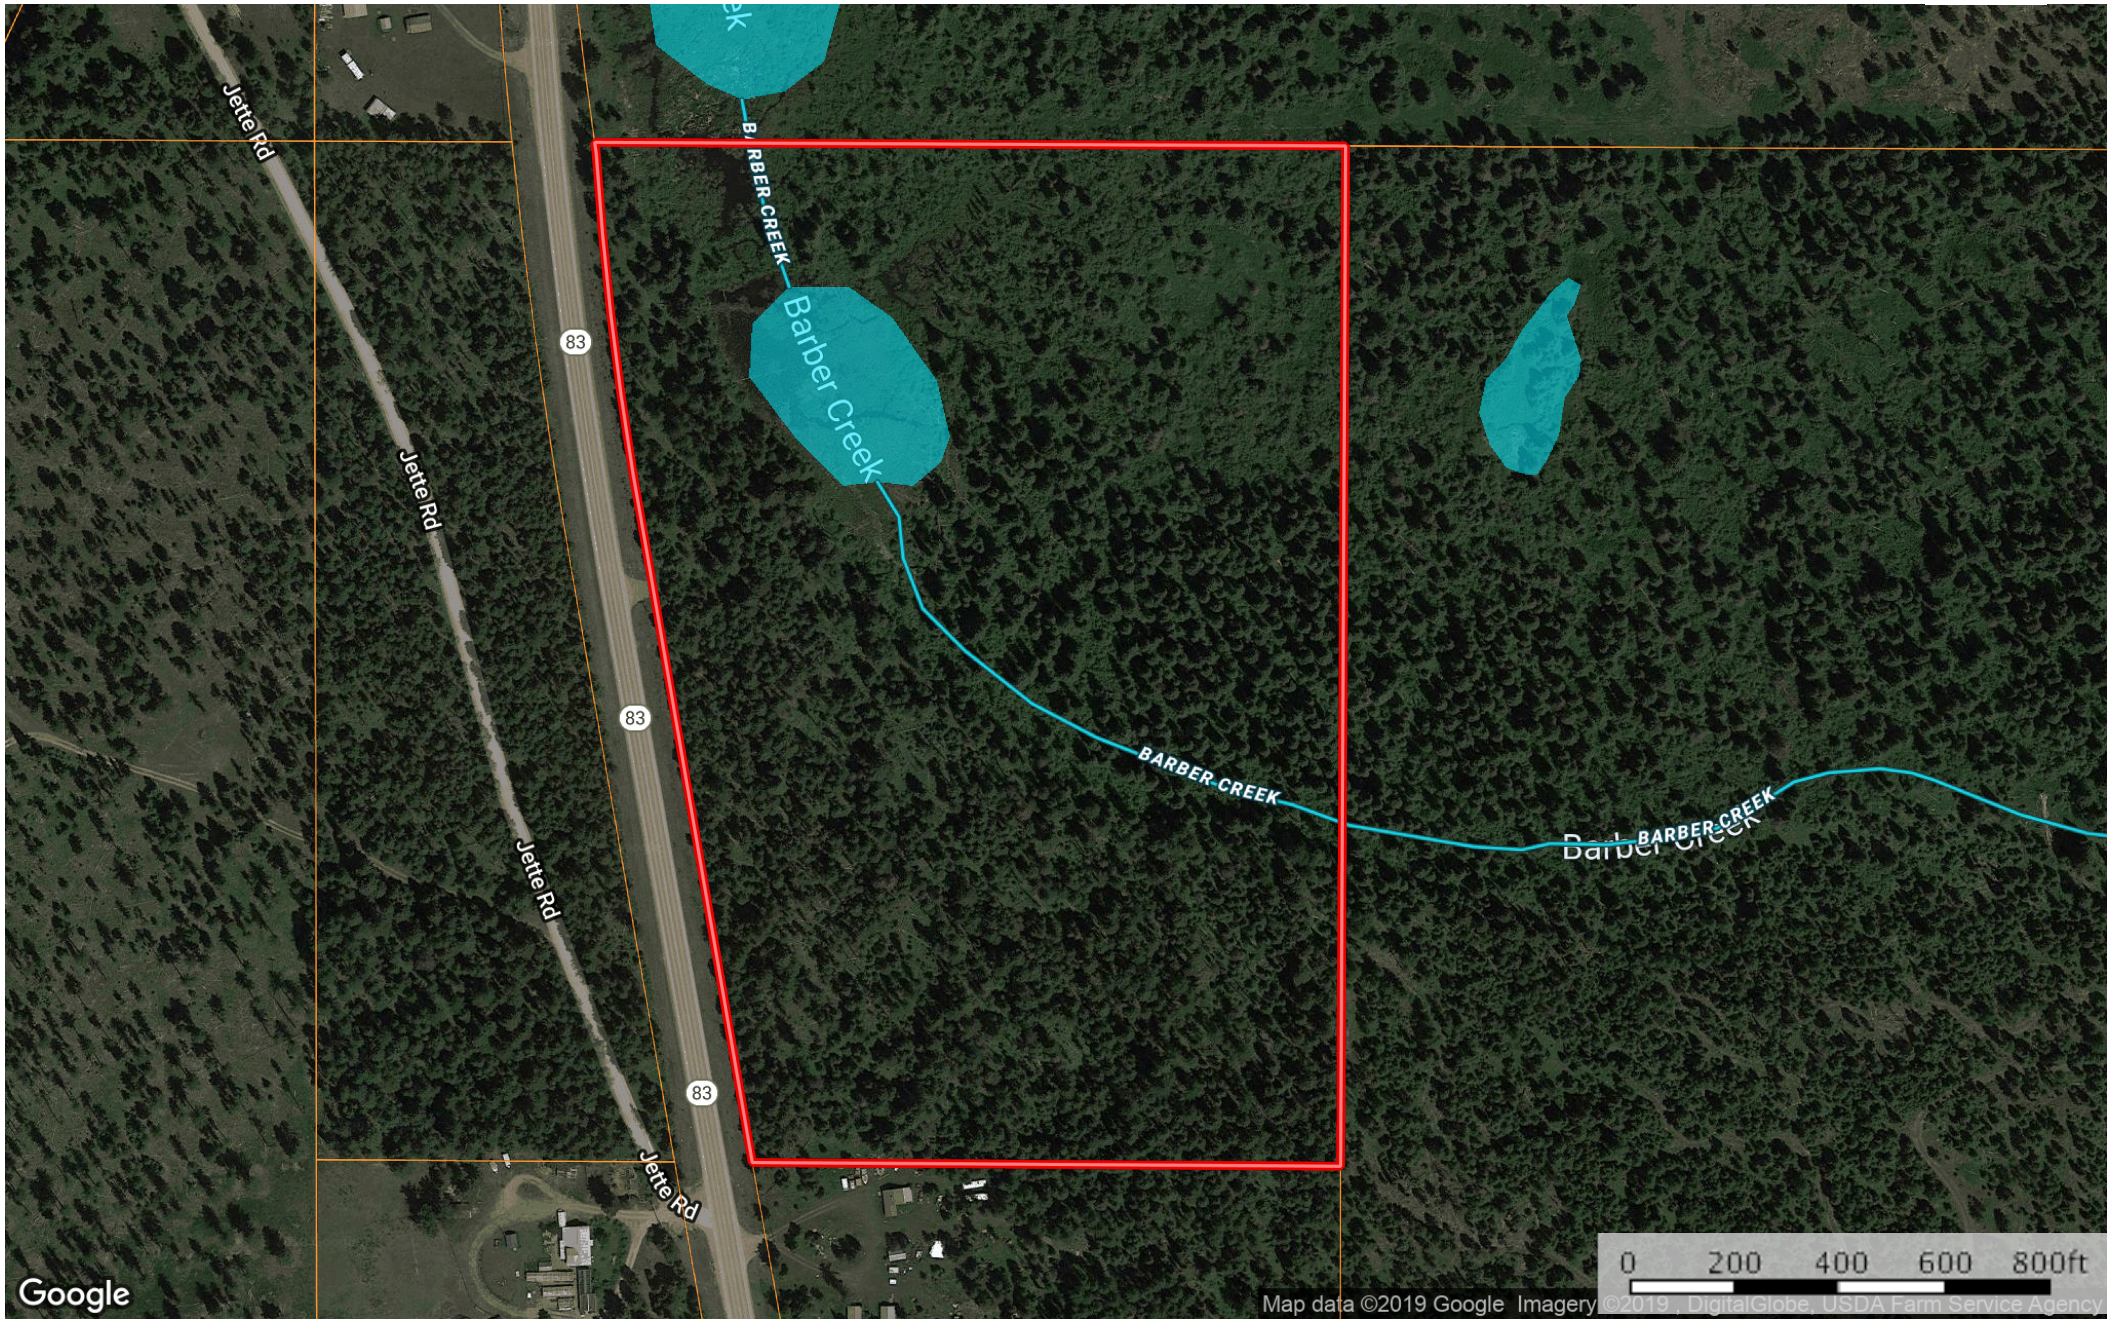

Barber Creek Frontage

Montana, AC +/-

Google

Map data ©2019 Google Imagery ©2019 DigitalGlobe, USDA Farm Service Agency

-  Boundary
-  Stream, Intermittent
-  River/Creek
-  Water Body

 The information contained herein was obtained from sources deemed to be reliable. MapRight Services makes no warranties or guarantees as to the completeness or accuracy thereof.