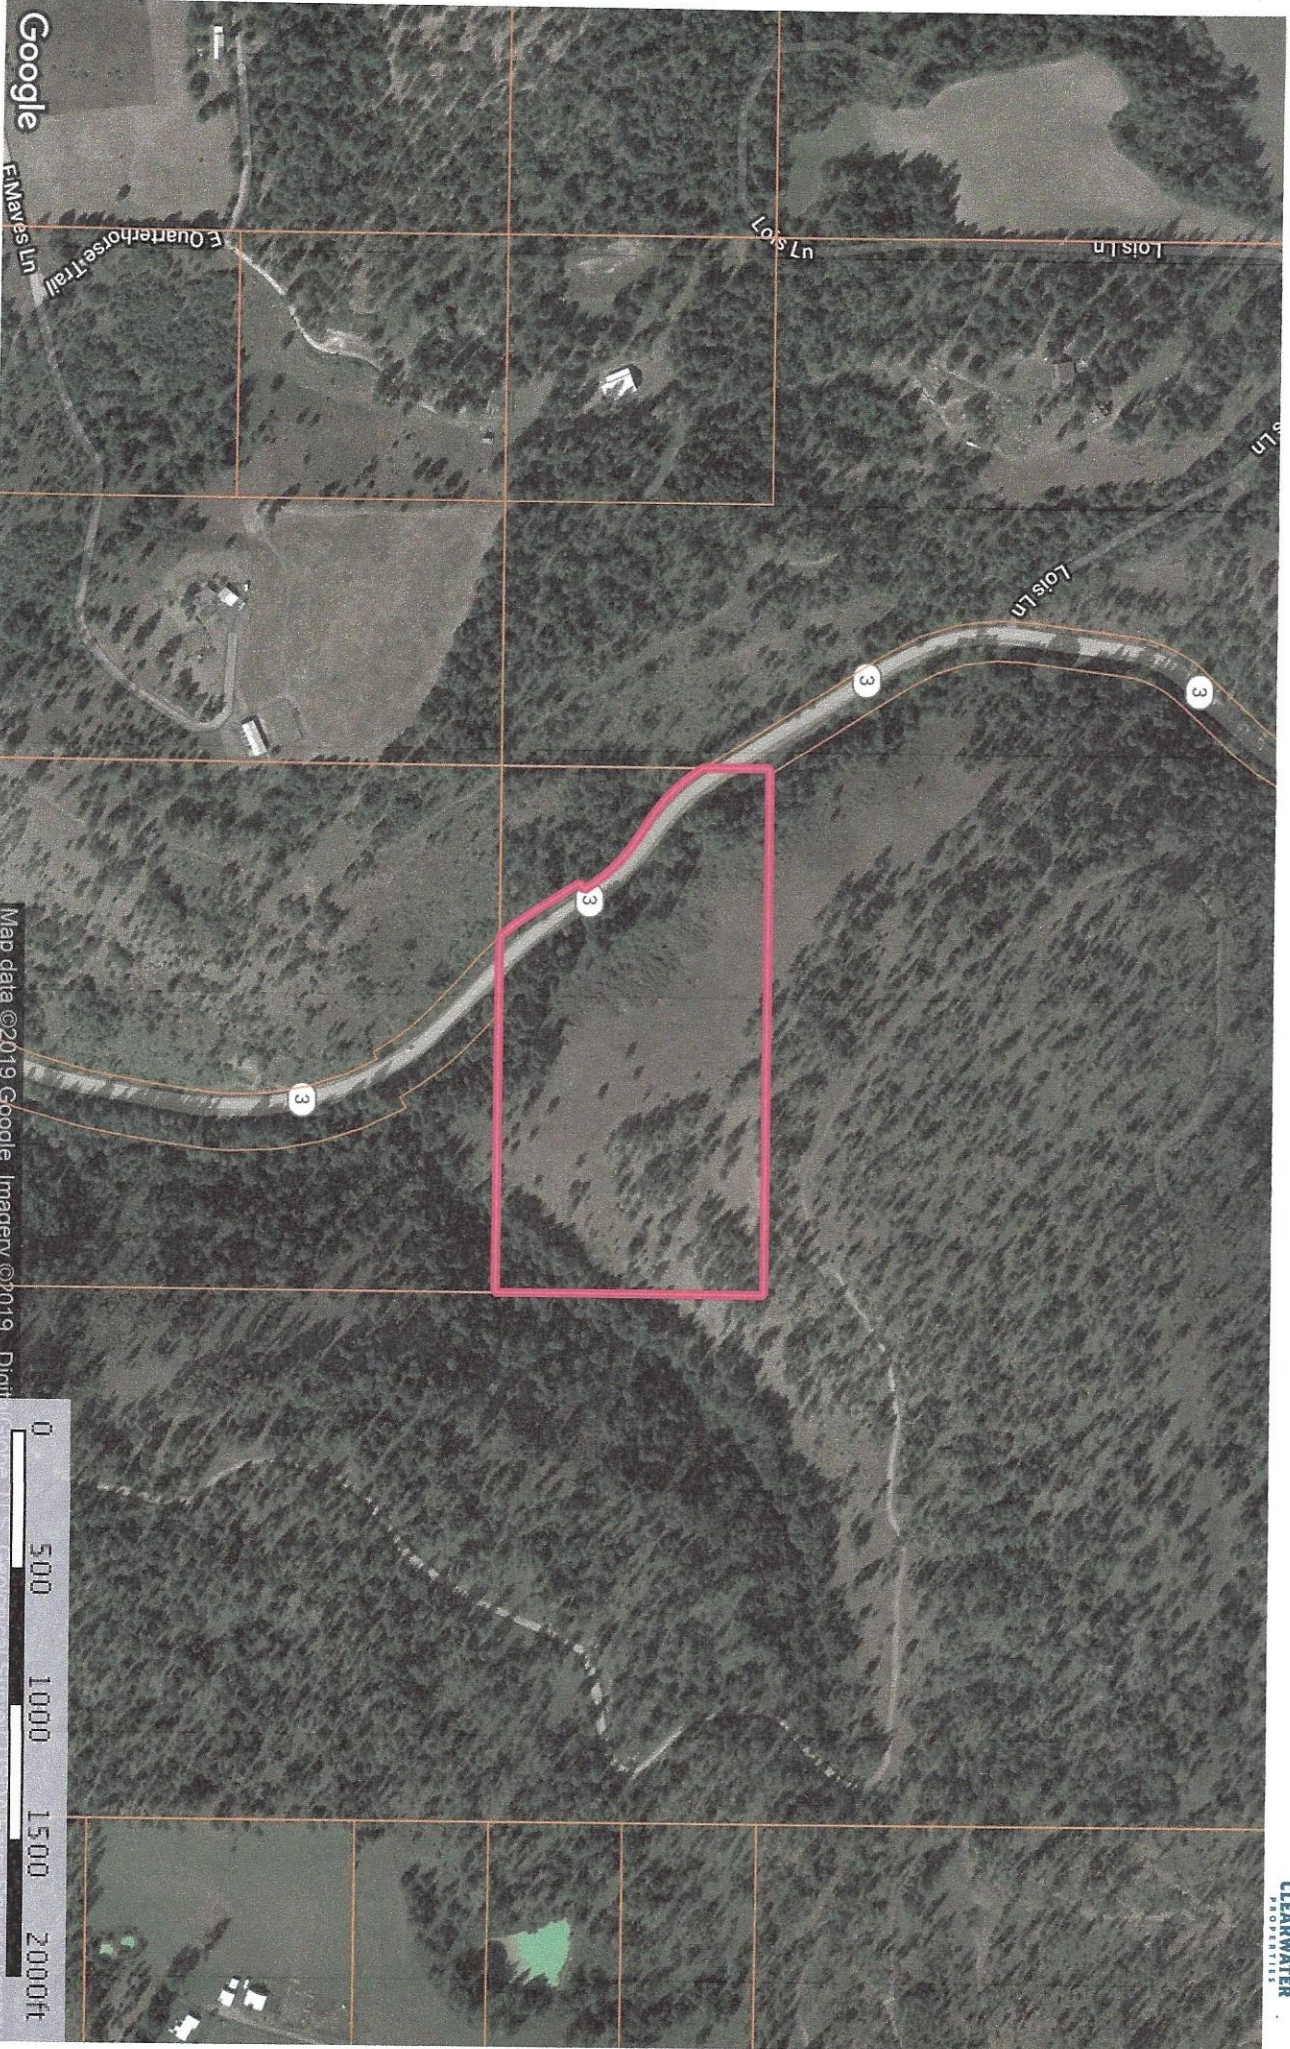

Google

Boundary

Map data ©2019 Google Imagery ©2019 DigitalGlobe, U.S. Geological Survey, USDA Farm Service Agency

Clearwater Properties
P: 4066773000

<http://cmprmontana.com/properties/>

Box 490

The information contained herein was obtained from sources deemed to be reliable. MapRight, Inc. makes no warranties or guarantees as to the completeness or accuracy thereof.

 Boundary

Google

Clearwater Properties
P: 4066773000

<http://cmprmontana.com/properties/>

Box 490

Map data ©2019 Google Imagery ©2019, Digit

The information contained herein was obtained from sources deemed to be reliable. MapRight Services makes no warranties or guarantees as to the completeness or accuracy thereof.