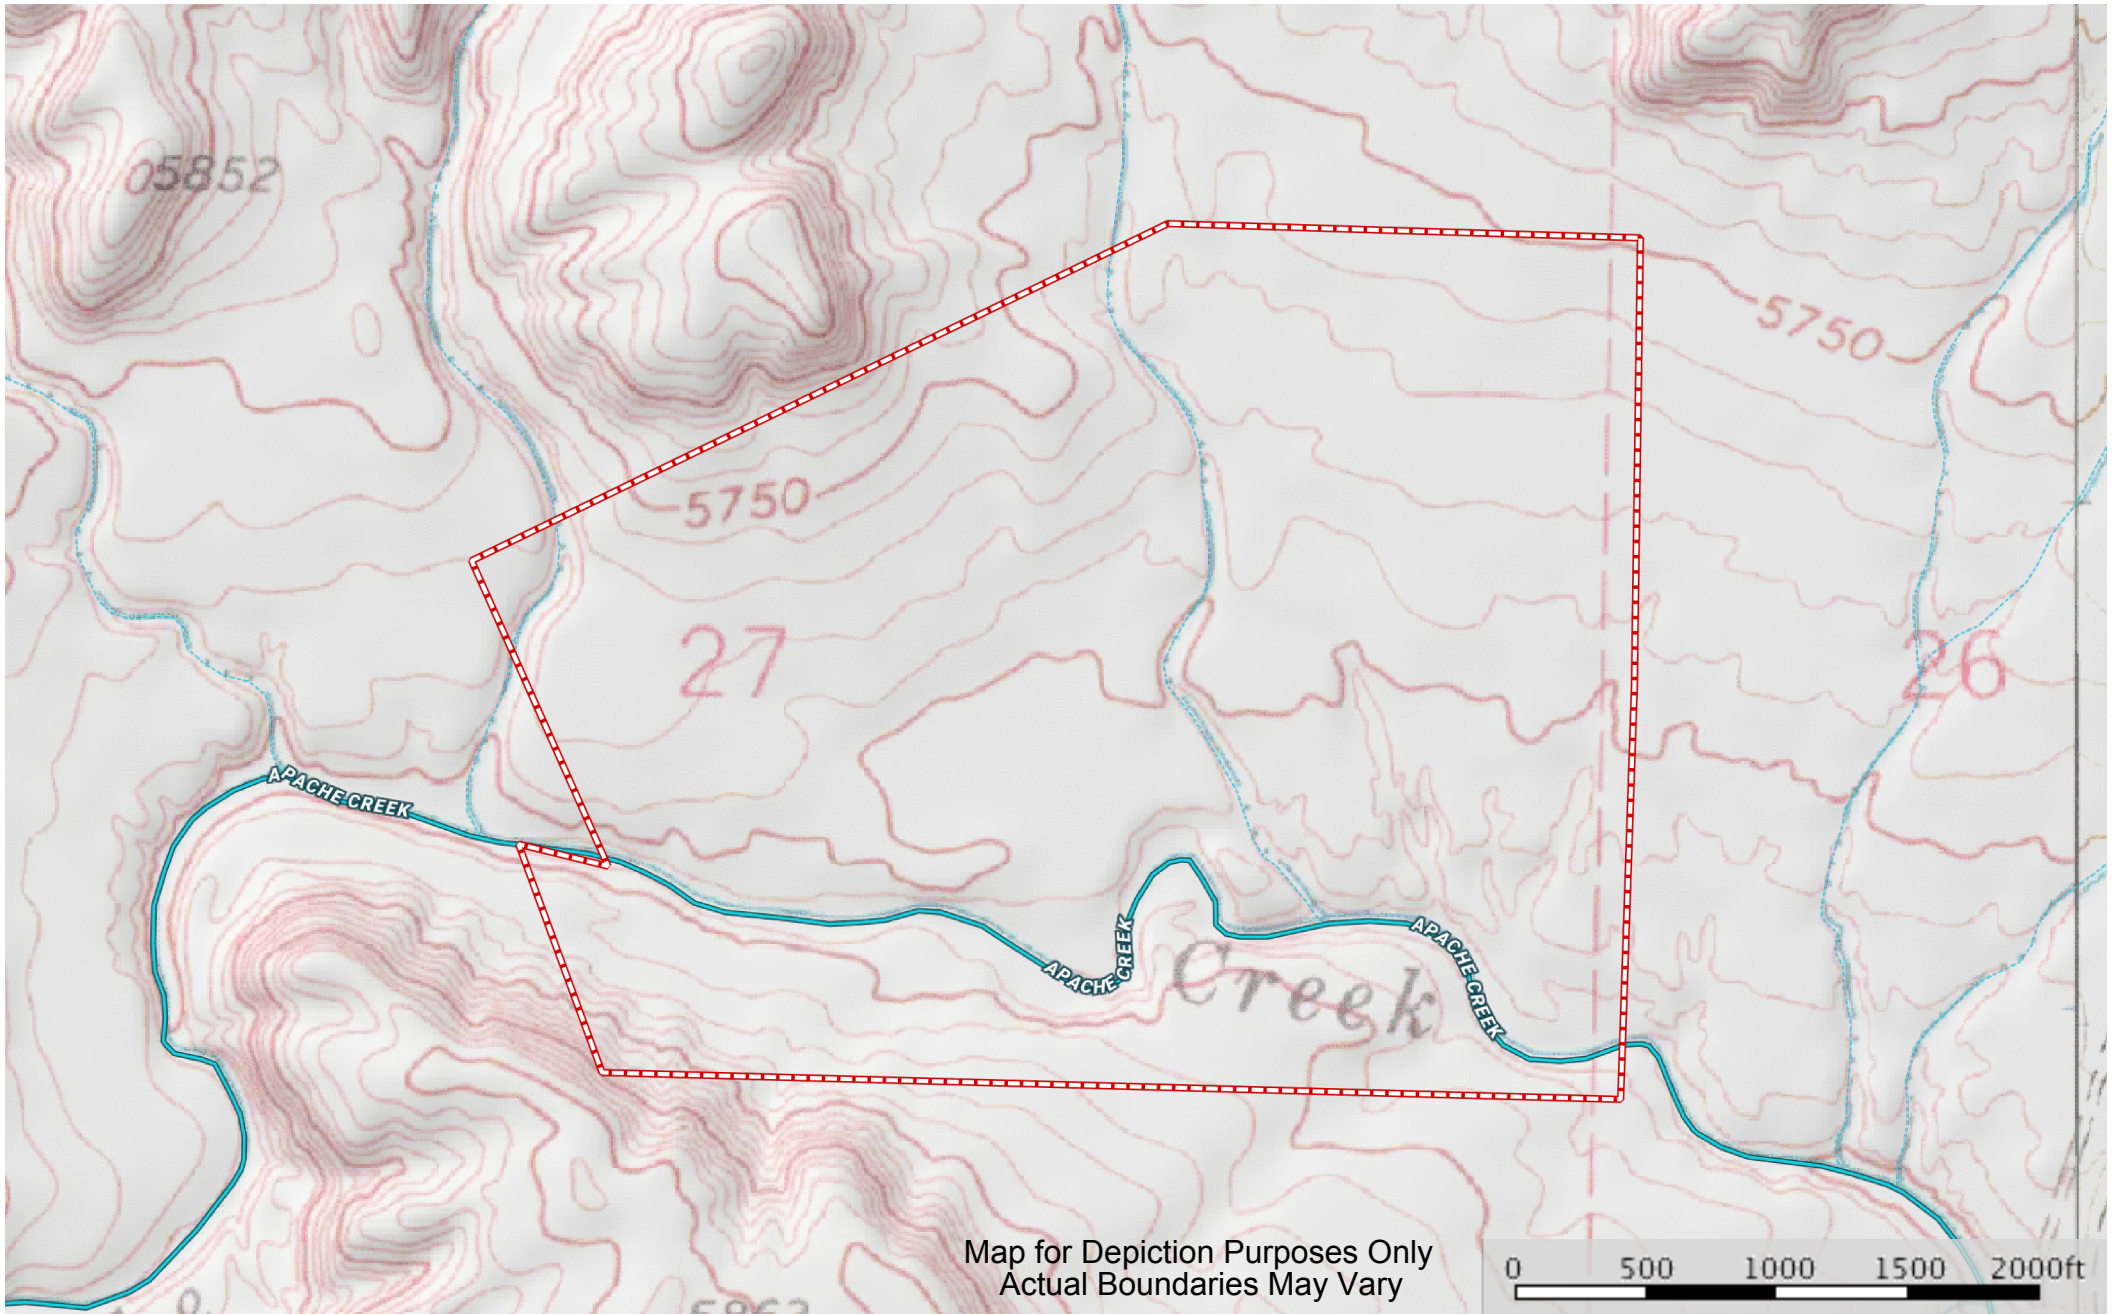

Apache Creek Preserve

Huerfano County, Colorado, AC +/-

Map for Depiction Purposes Only
Actual Boundaries May Vary

-  Boundary
-  Stream, Intermittent
-  River/Creek
-  Water Body