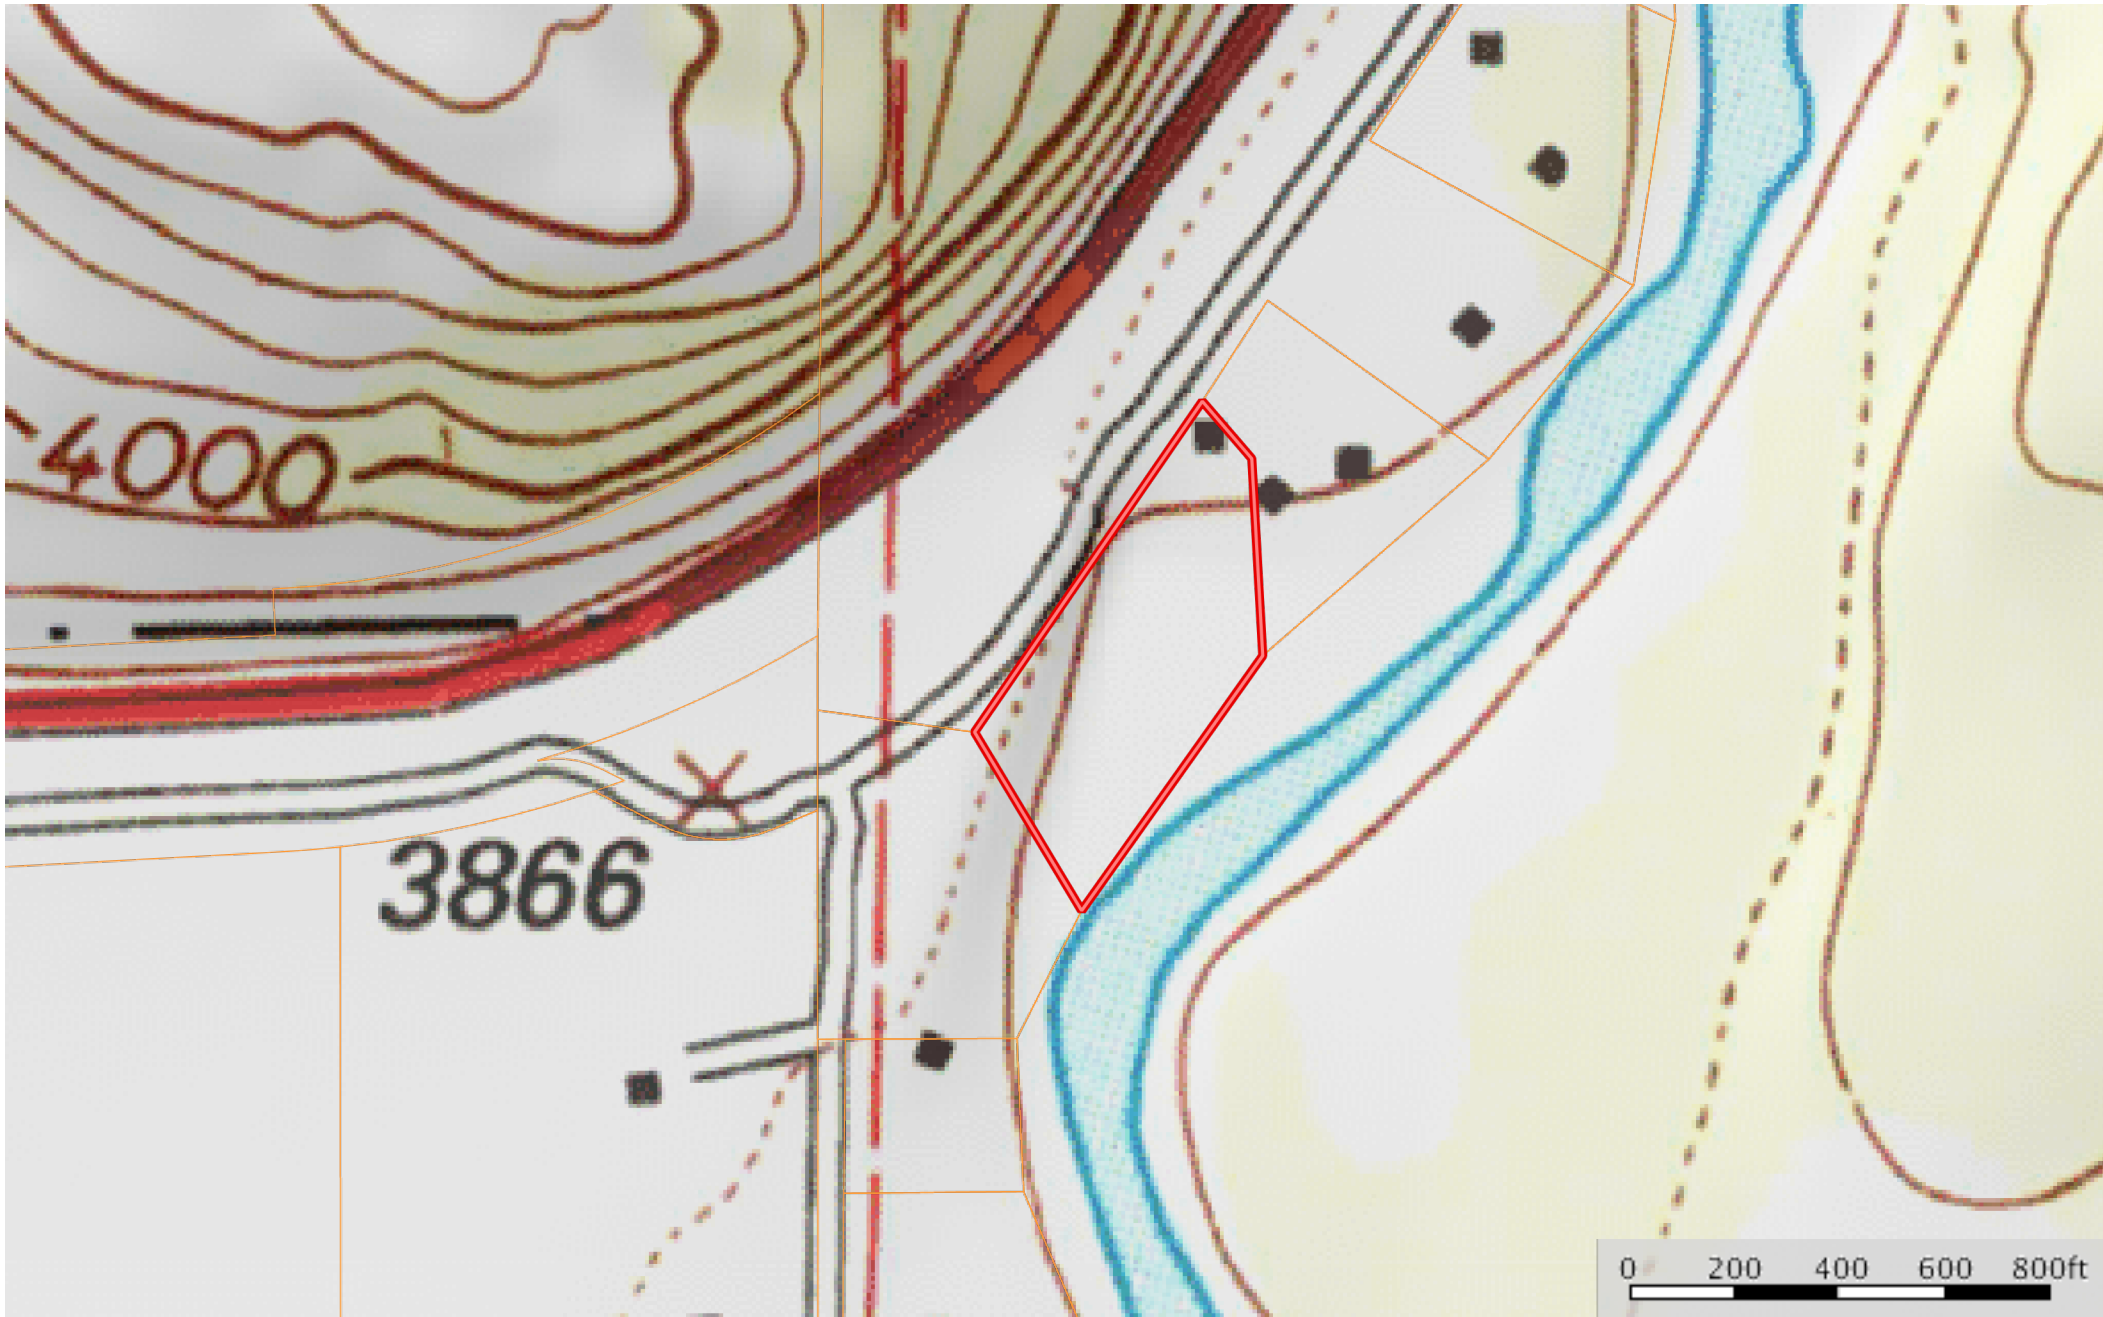

Risen
Missoula County, Montana, 2.851 AC +/-

 Boundary