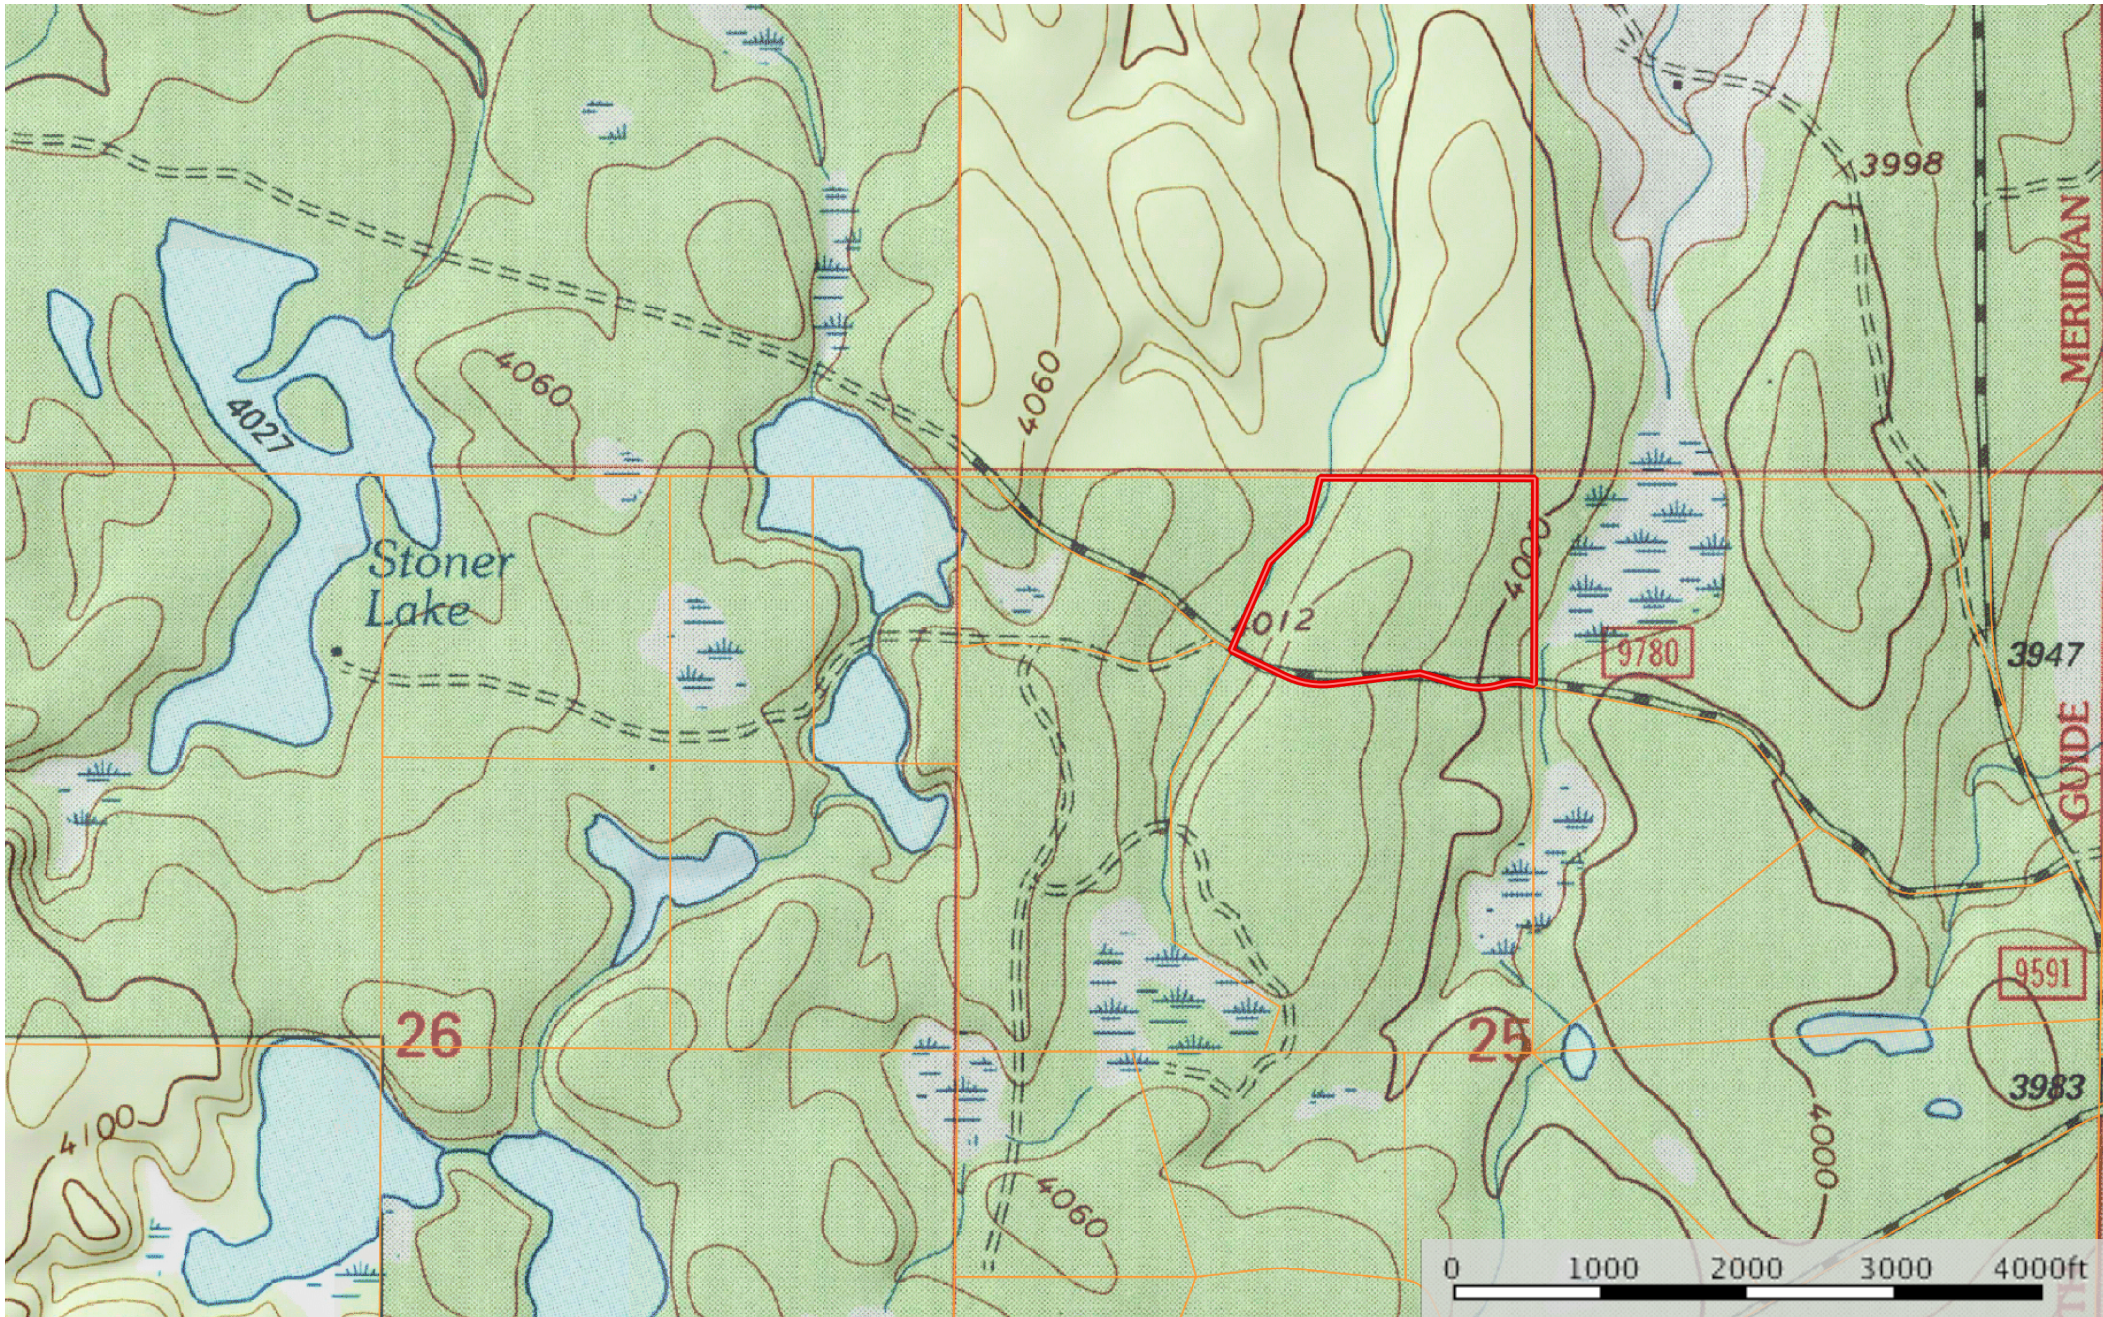

Terres- 1034 Stoner Lake Rd
Missoula County, Montana, 25.78 AC +/-

 Boundary