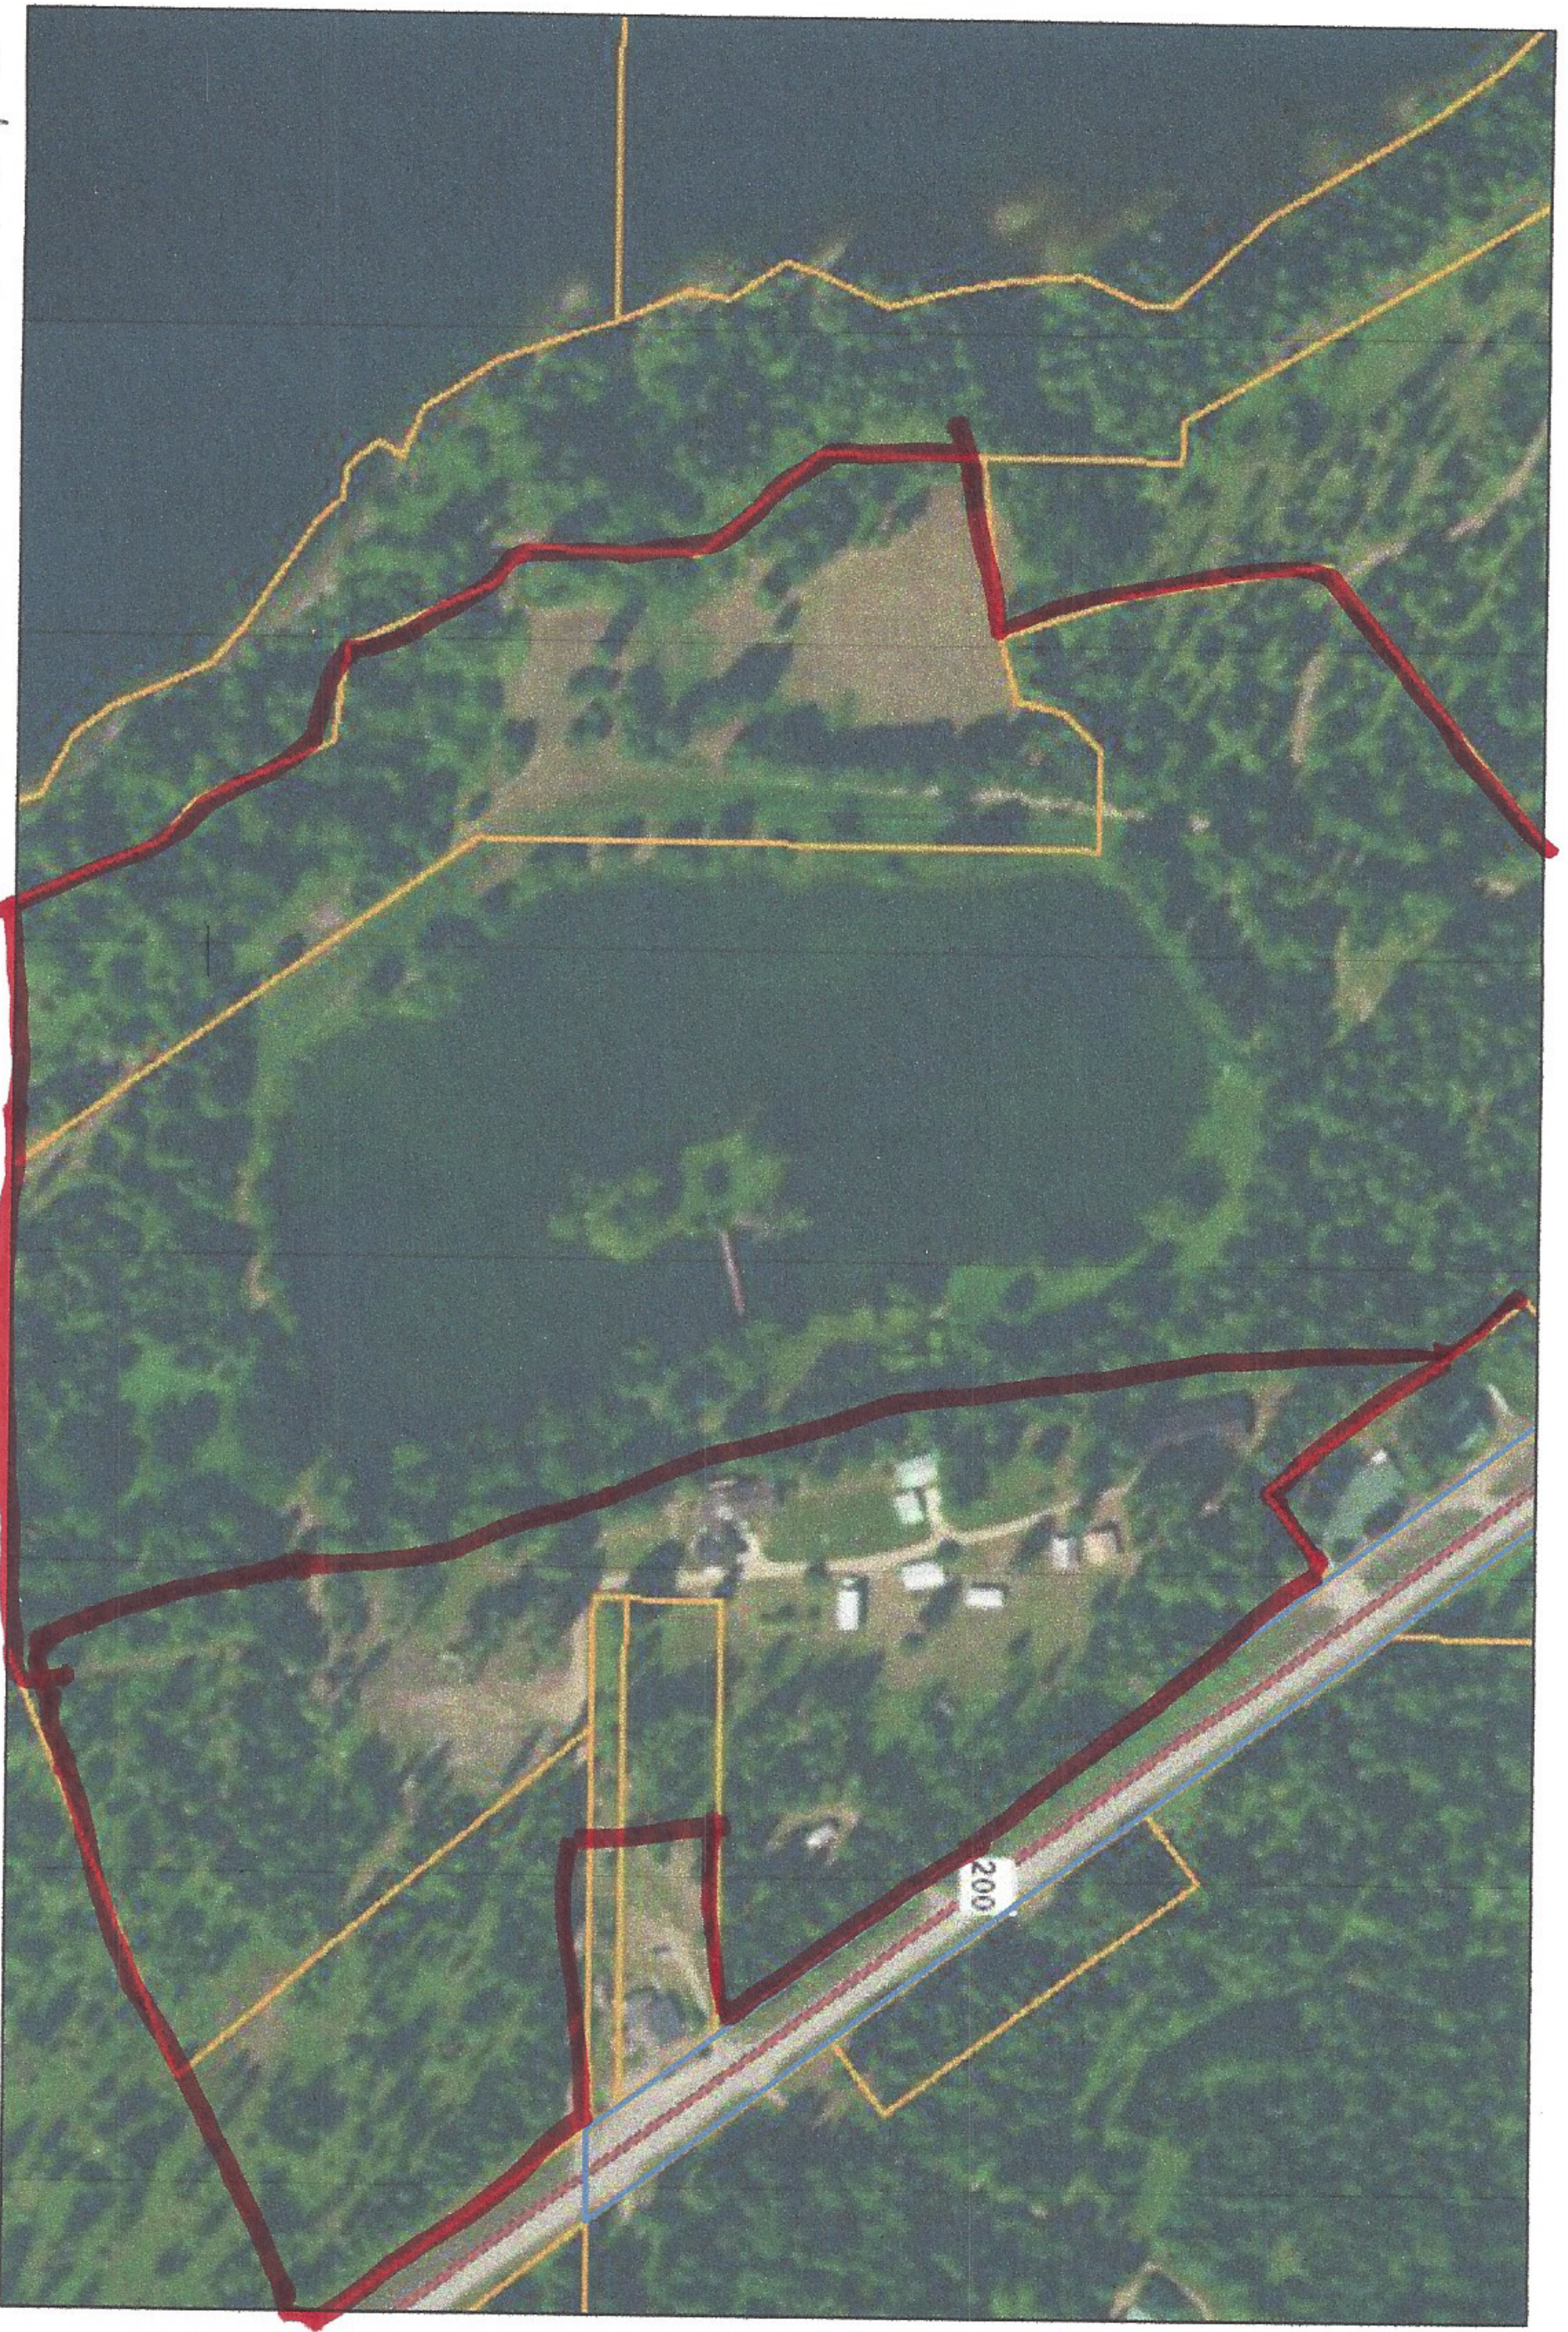

Cabinet George Reservoir
40 Acres
↑
Pond

← 8 Lots
27.8 Acres