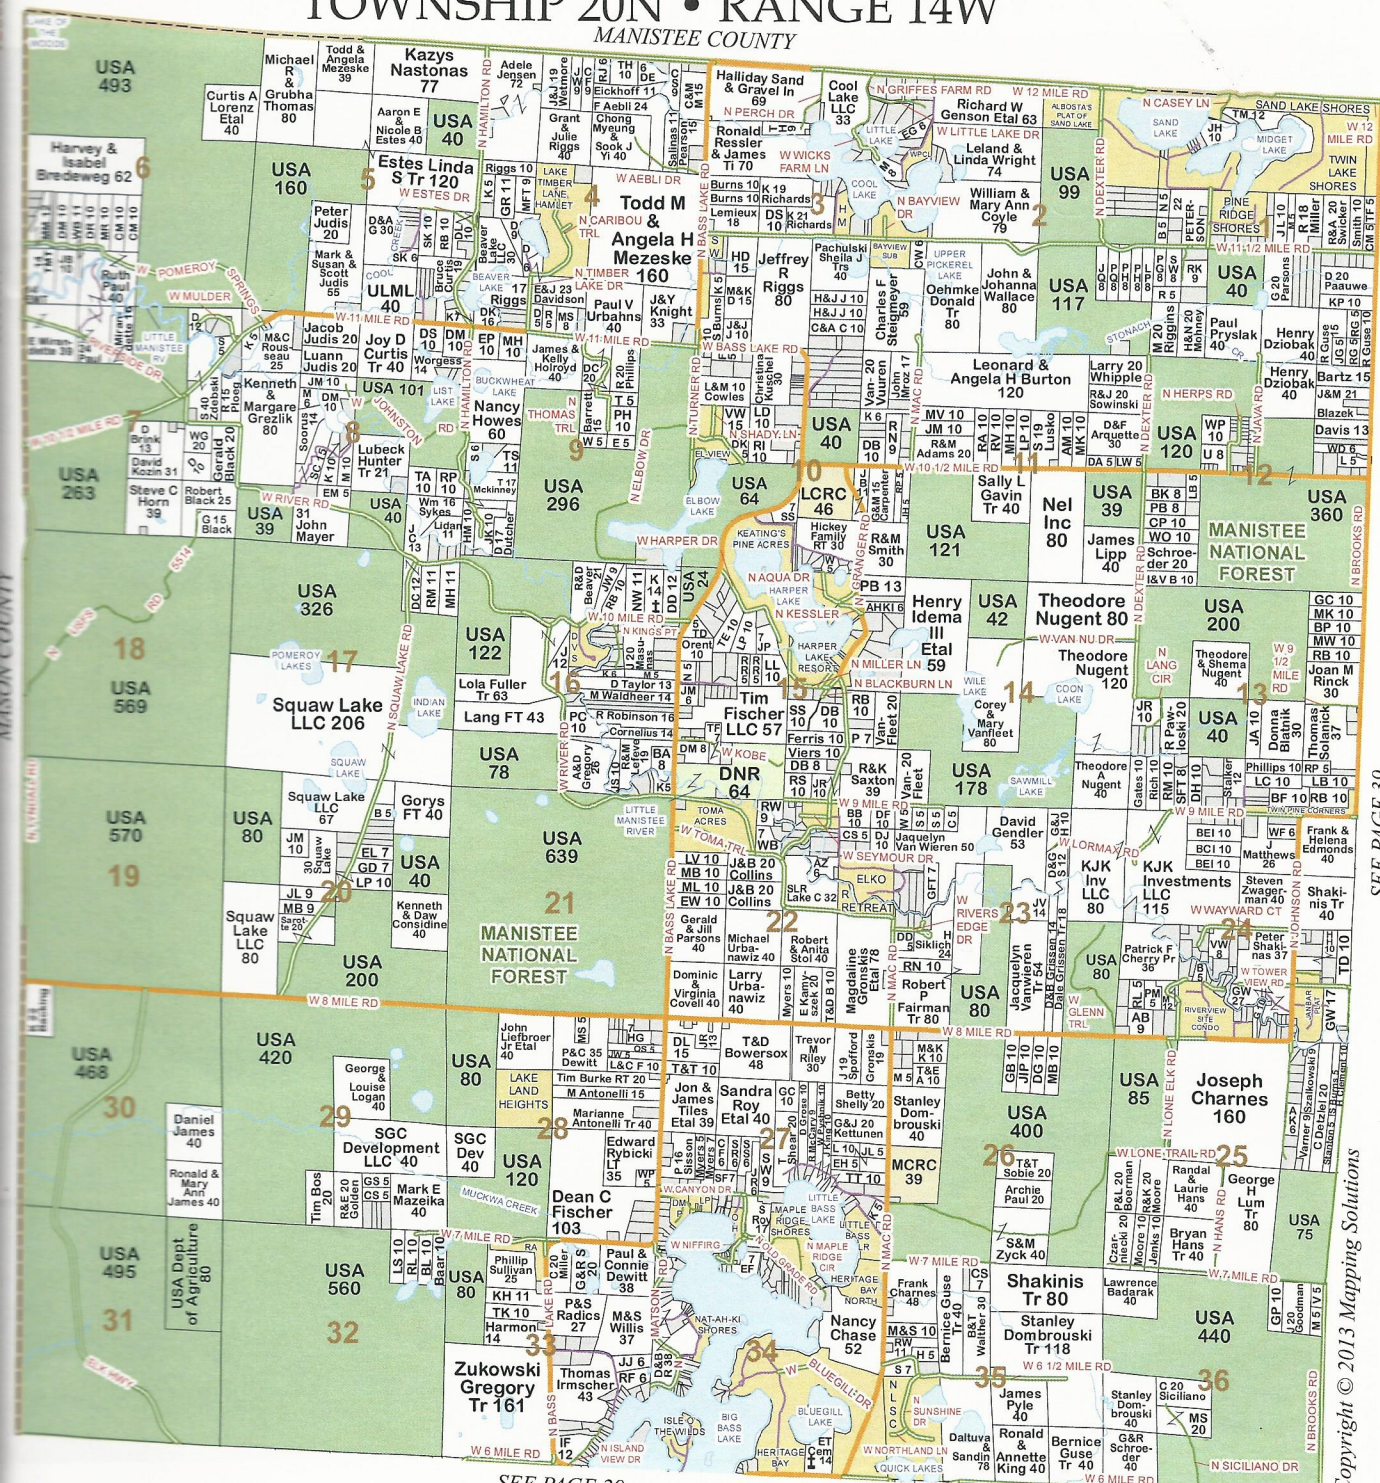

Survey Professionals Since 1979

Confidence By Design

Engineering Architecture Marina/Waterfront Surveying Landscape Architecture Planning

Five Offices Throughout The Midwest

361 First Street • Manistee, MI 49660 • 231.723.1198 • www.abonmarche.com

ELK TOWNSHIP 20N • RANGE 14W MANISTEE COUNTY

SEE PAGE 39

Copyright © 2013 Mapping Solutions