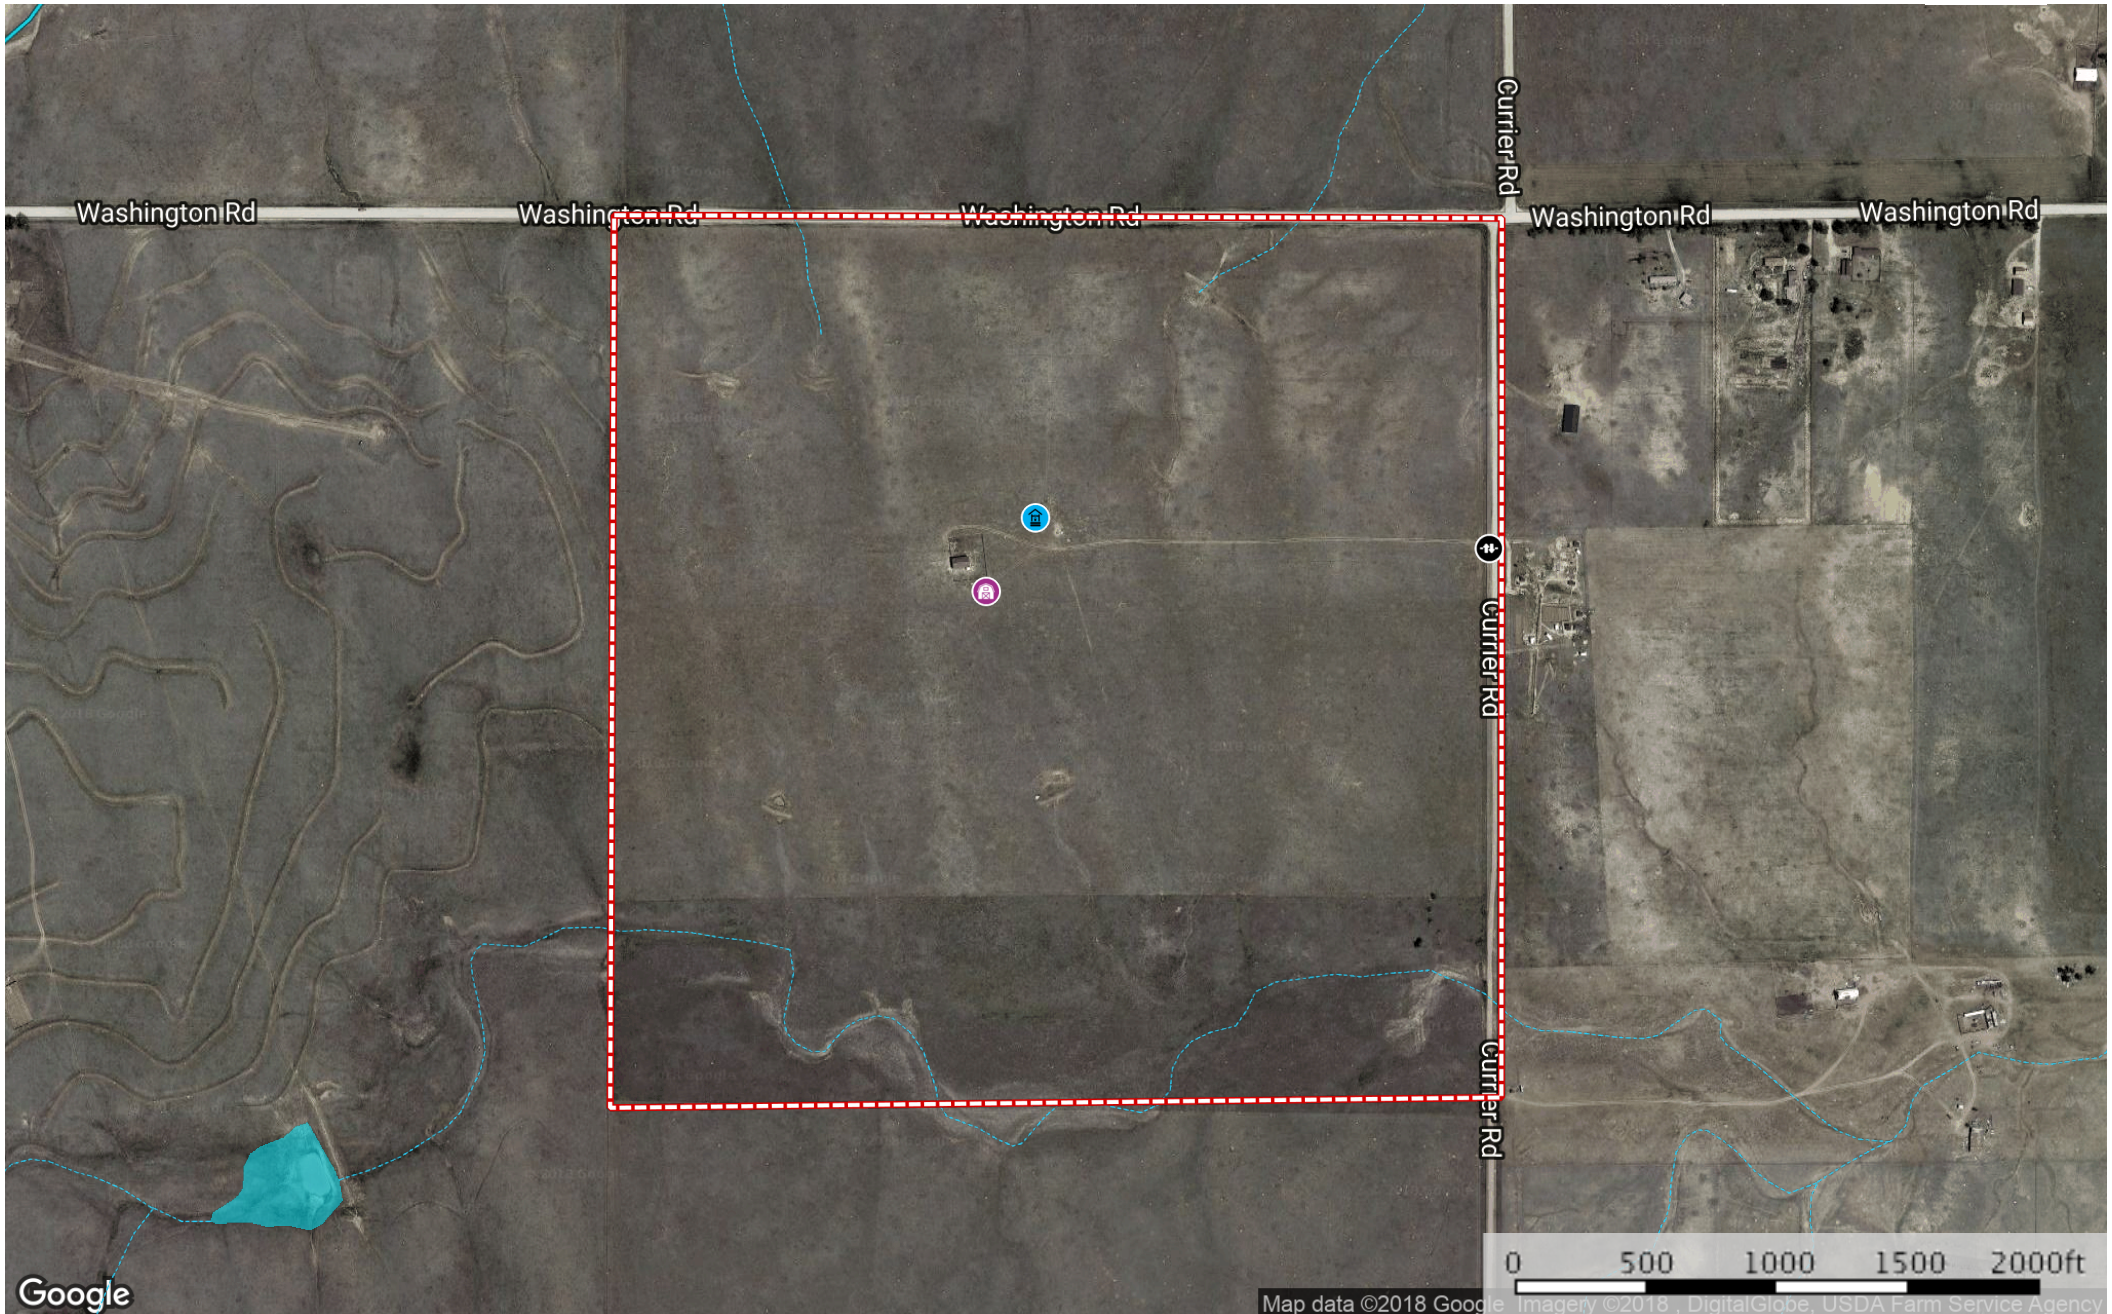

High Prairie 160

El Paso County, Colorado, AC +/-

- Barn
- Well
- Gate
- Boundary
- Stream, Intermittent
- River/Creek
- Water Body

Map data ©2018 Google Imagery ©2018 DigitalGlobe, USDA Farm Service Agency