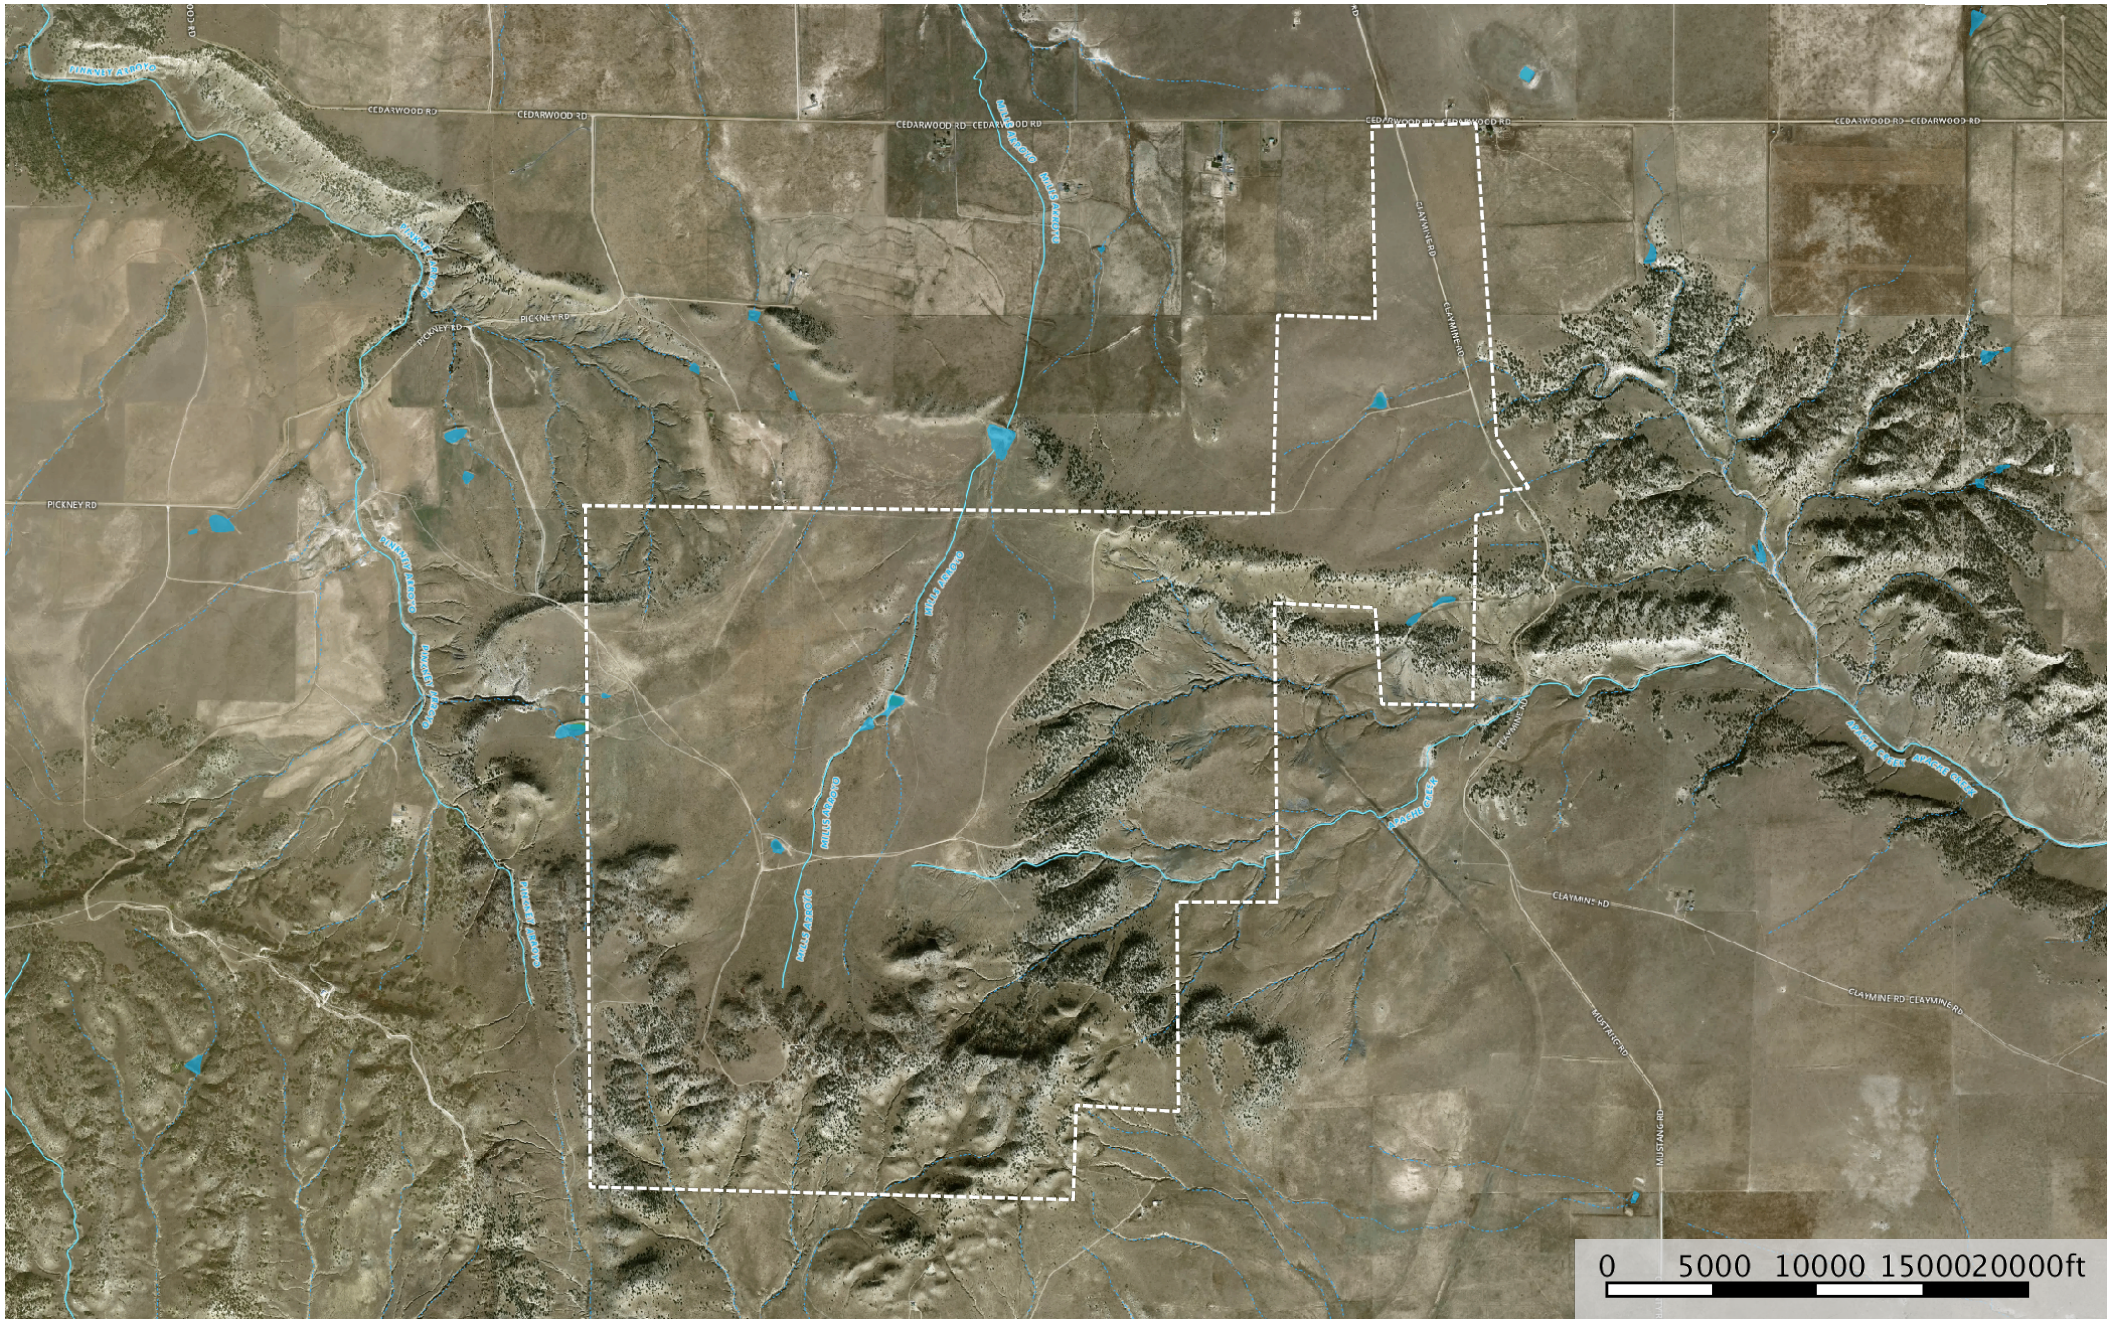

MB Ventures Ranch Boundary

Pueblo County, Colorado, AC +/-

- Boundary
- Stream Intermittent
- River/Creek
- Water Body