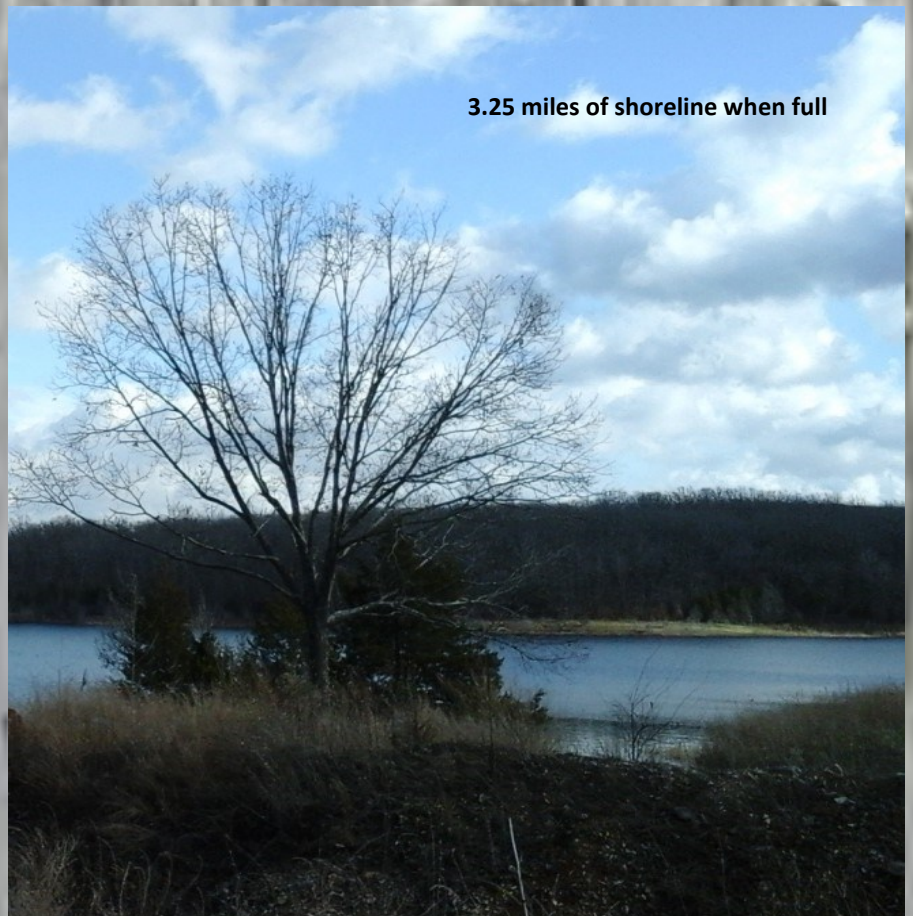

BRAY LAKE

ROLLA, MISSOURI 65401

FOR SALE

Living the Dream

Missouri's Land Leader in Real Estate
www.landleader.com
(314)412-2288

Call Kelly!

CUBA OFFICE 515 S Franklin St, Cuba MO 65453 855-BUY-DIRT

100 ACRE PRIVATELY OWNED
LAKE

MEMBERSHIPS AVAILABLE FOR
FISHING PRIVILEGES

INDIVIDUAL \$125.00

FAMILY \$250.00

3.25 miles of shoreline when full