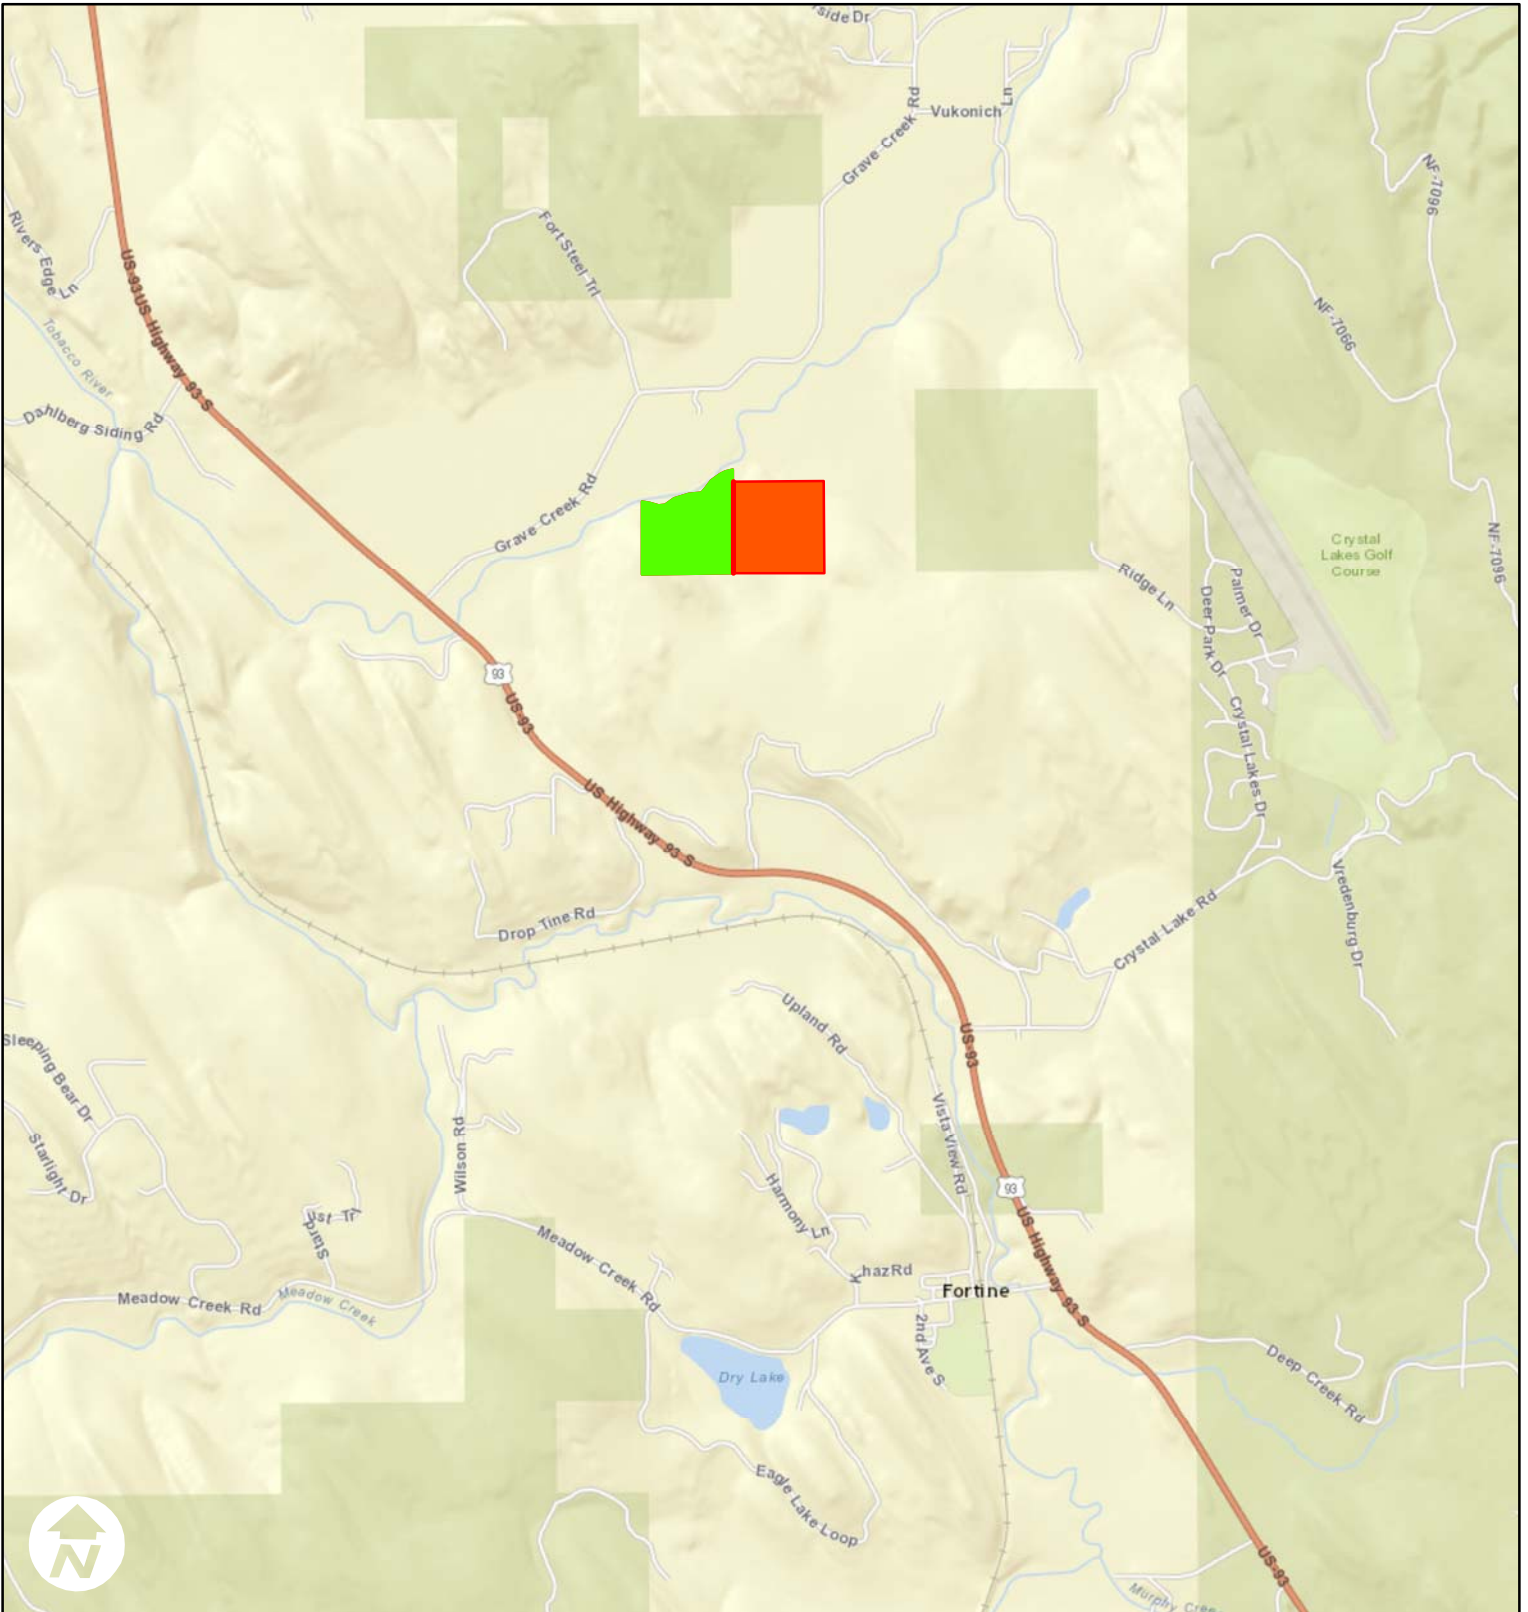

Boundary Lines Are Estimates
Map For Illustration Only

Grave Creek Acreage

Lincoln County, Montana