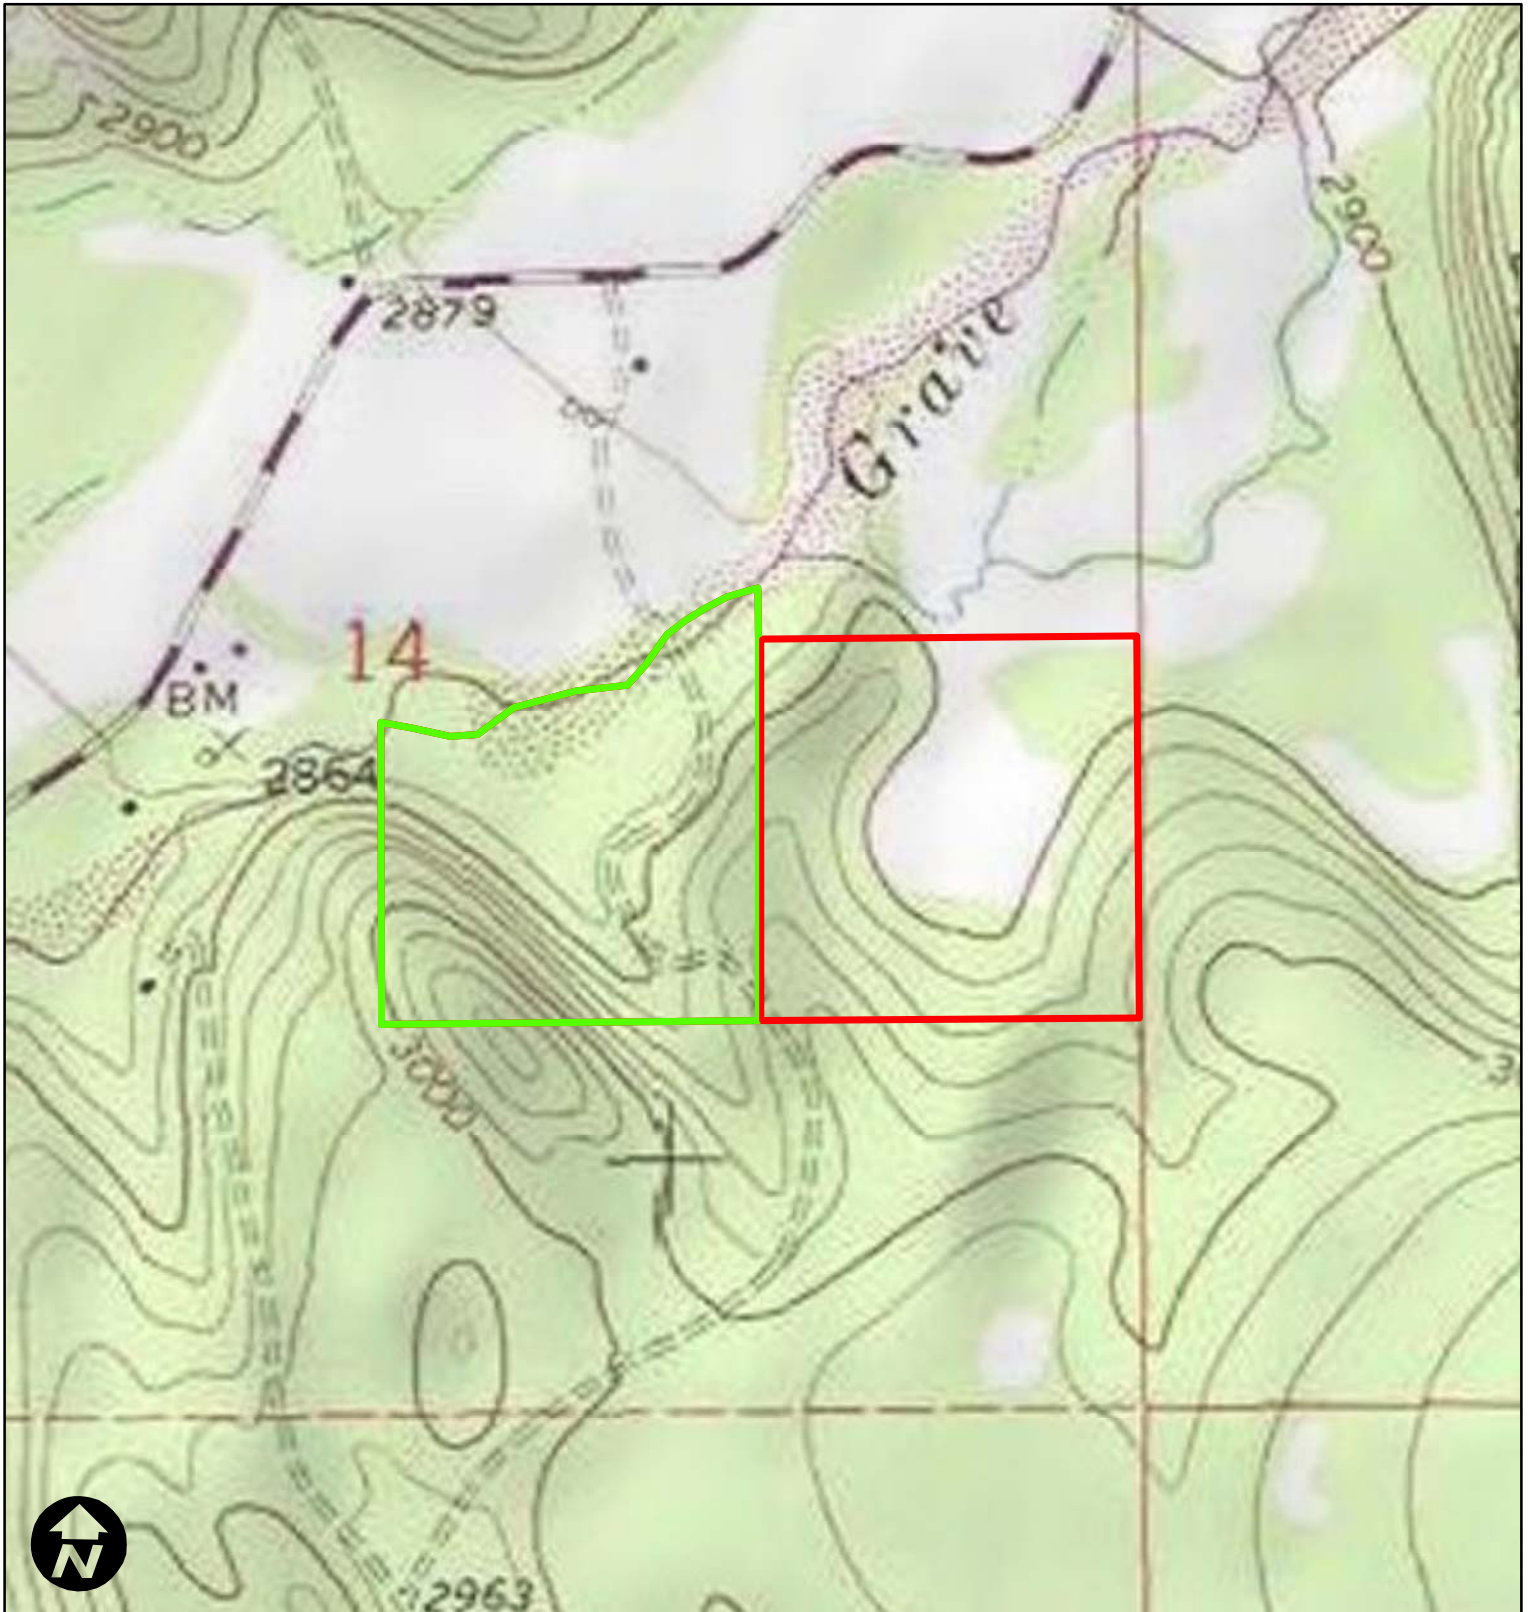

## Grave Creek Acreage

Lincoln County, Montana

Wayne Heaton  
wayne@CMPMontana.com  
CMPMontana.com  
(406) 837-1090

Boundary Lines Are Estimates  
Map For Illustration Only

## Grave Creek Acreage

Lincoln County, Montana

Wayne Heaton  
wayne@CMPMontana.com  
CMPMontana.com  
(406) 837-1090

Boundary Lines Are Estimates  
Map For Illustration Only

**Grave Creek Acreage**

Lincoln County, Montana

## Grave Creek Acreage

Lincoln County, Montana