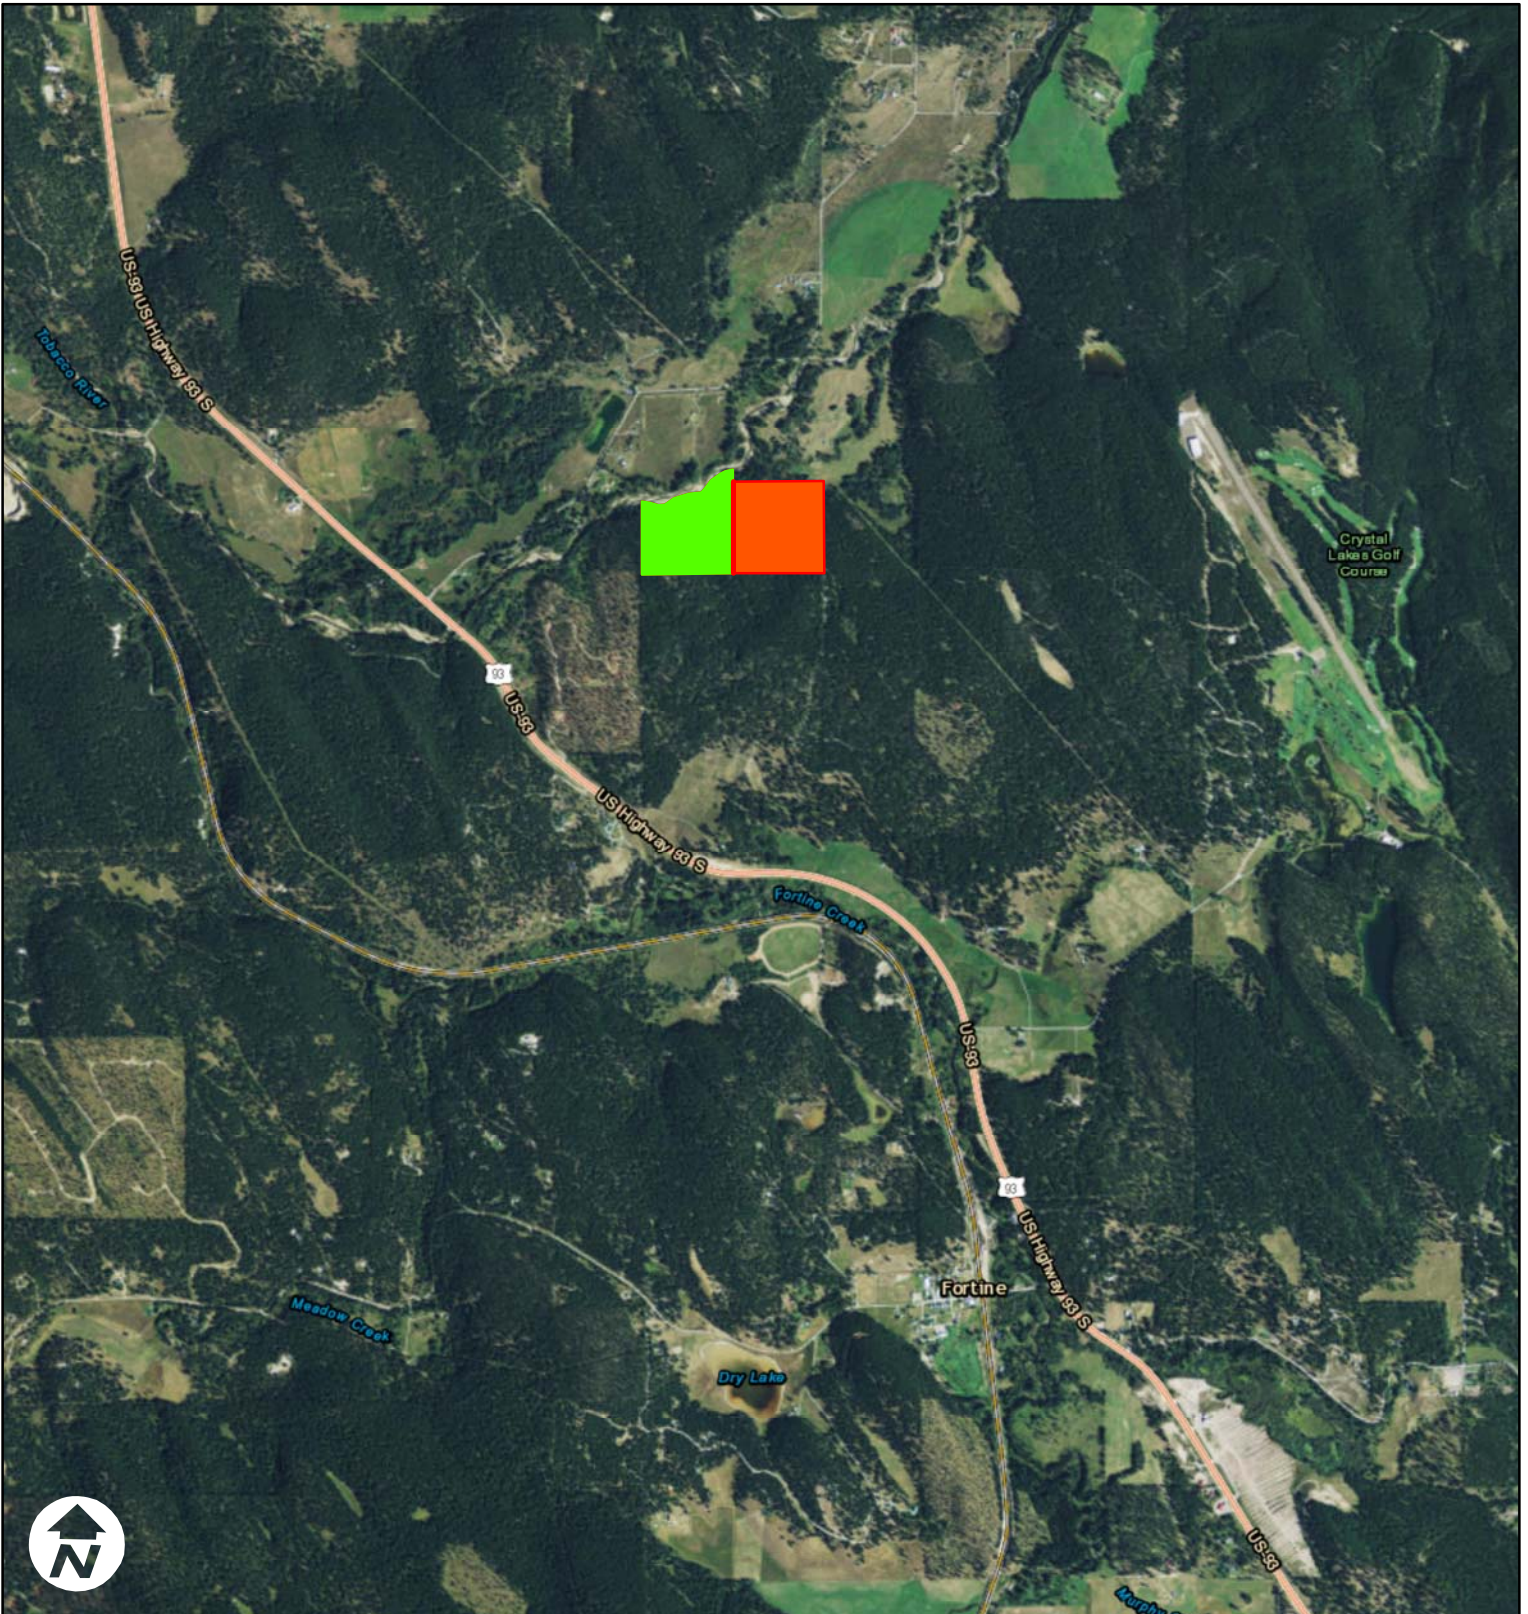

Boundary Lines Are Estimates
Map For Illustration Only

Grave Creek Acreage

Lincoln County, Montana