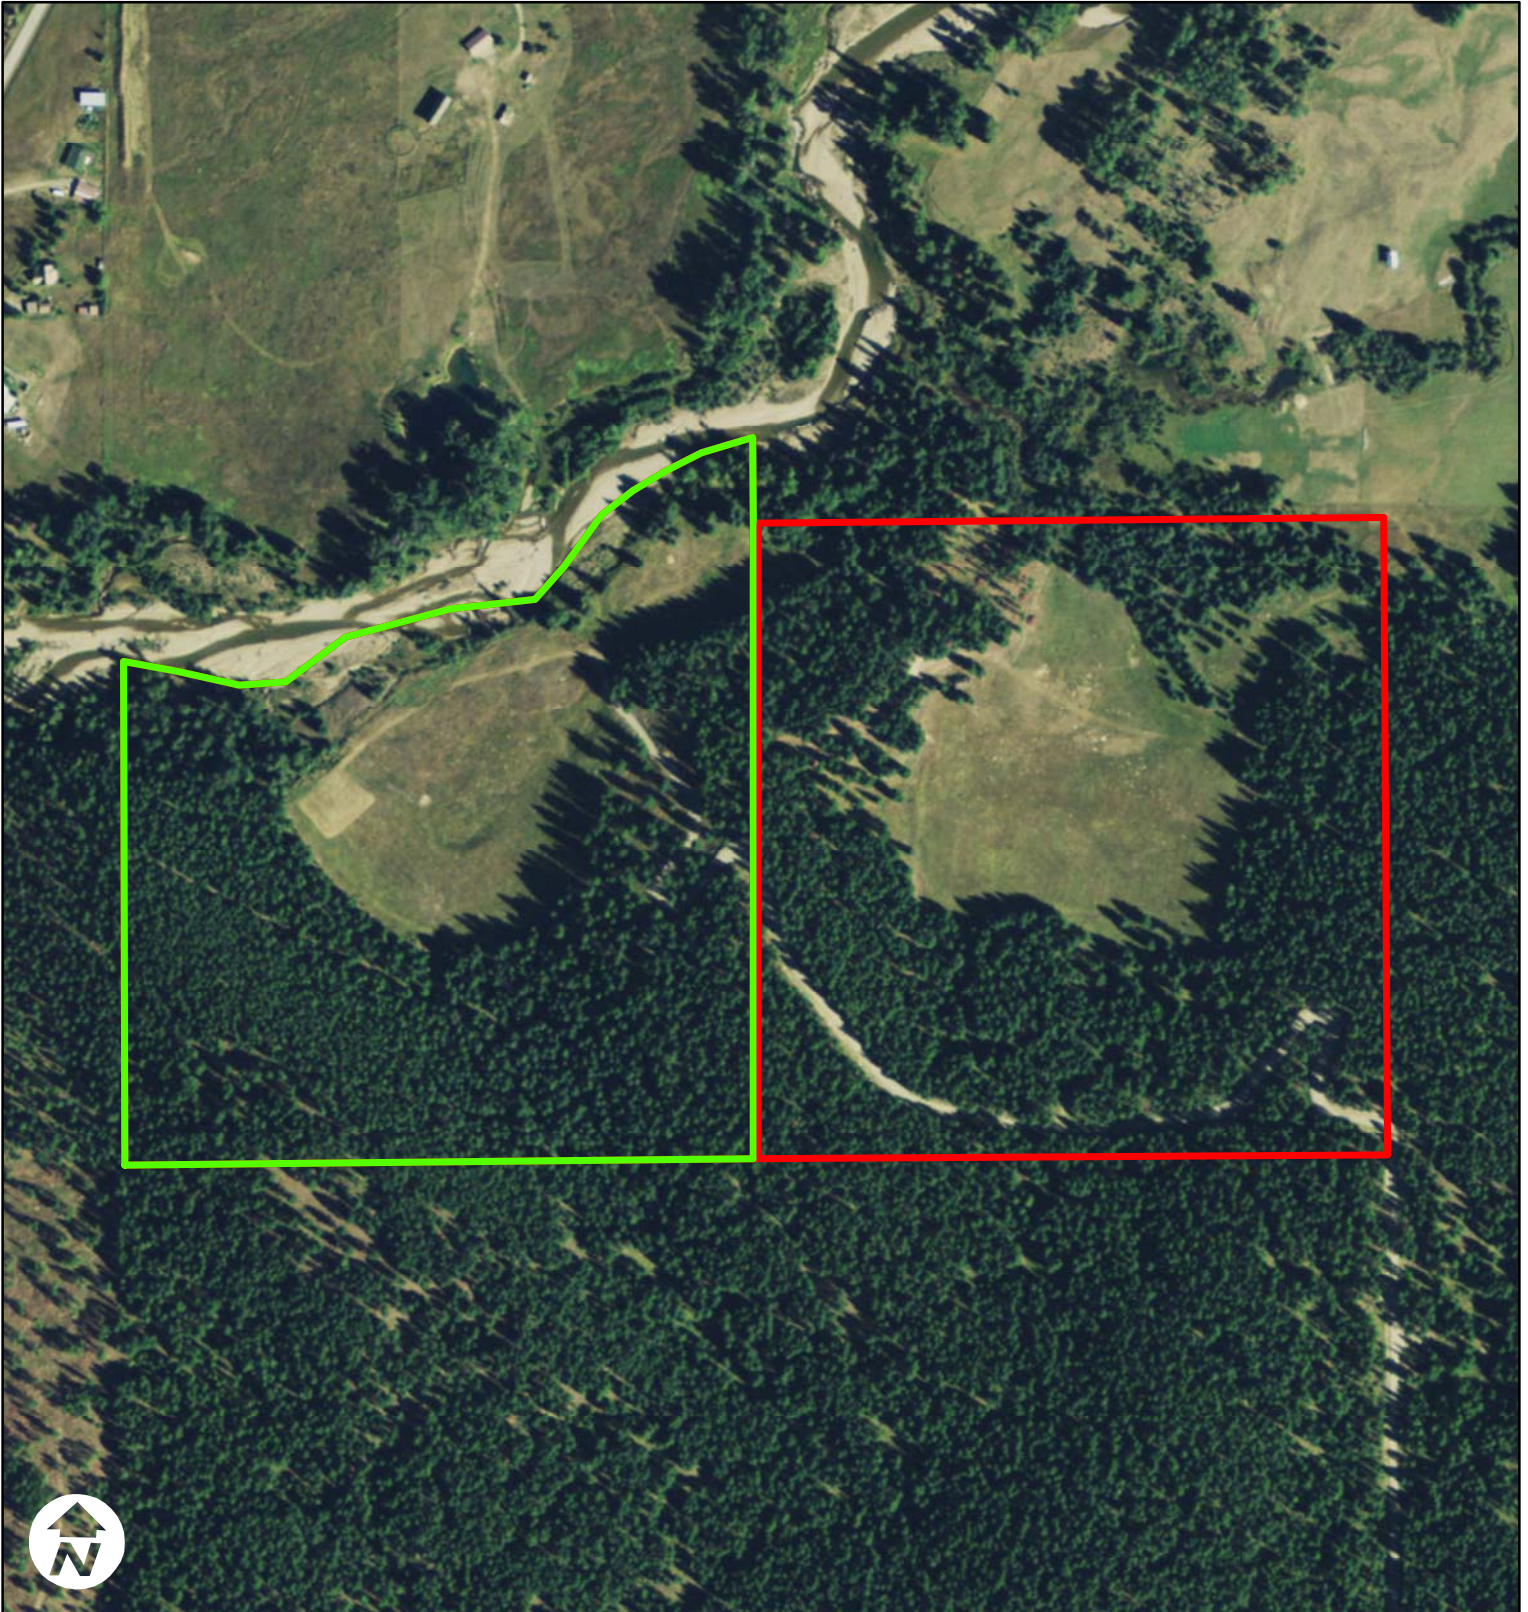

Boundary Lines Are Estimates
Map For Illustration Only

Grave Creek Acreage

Lincoln County, Montana