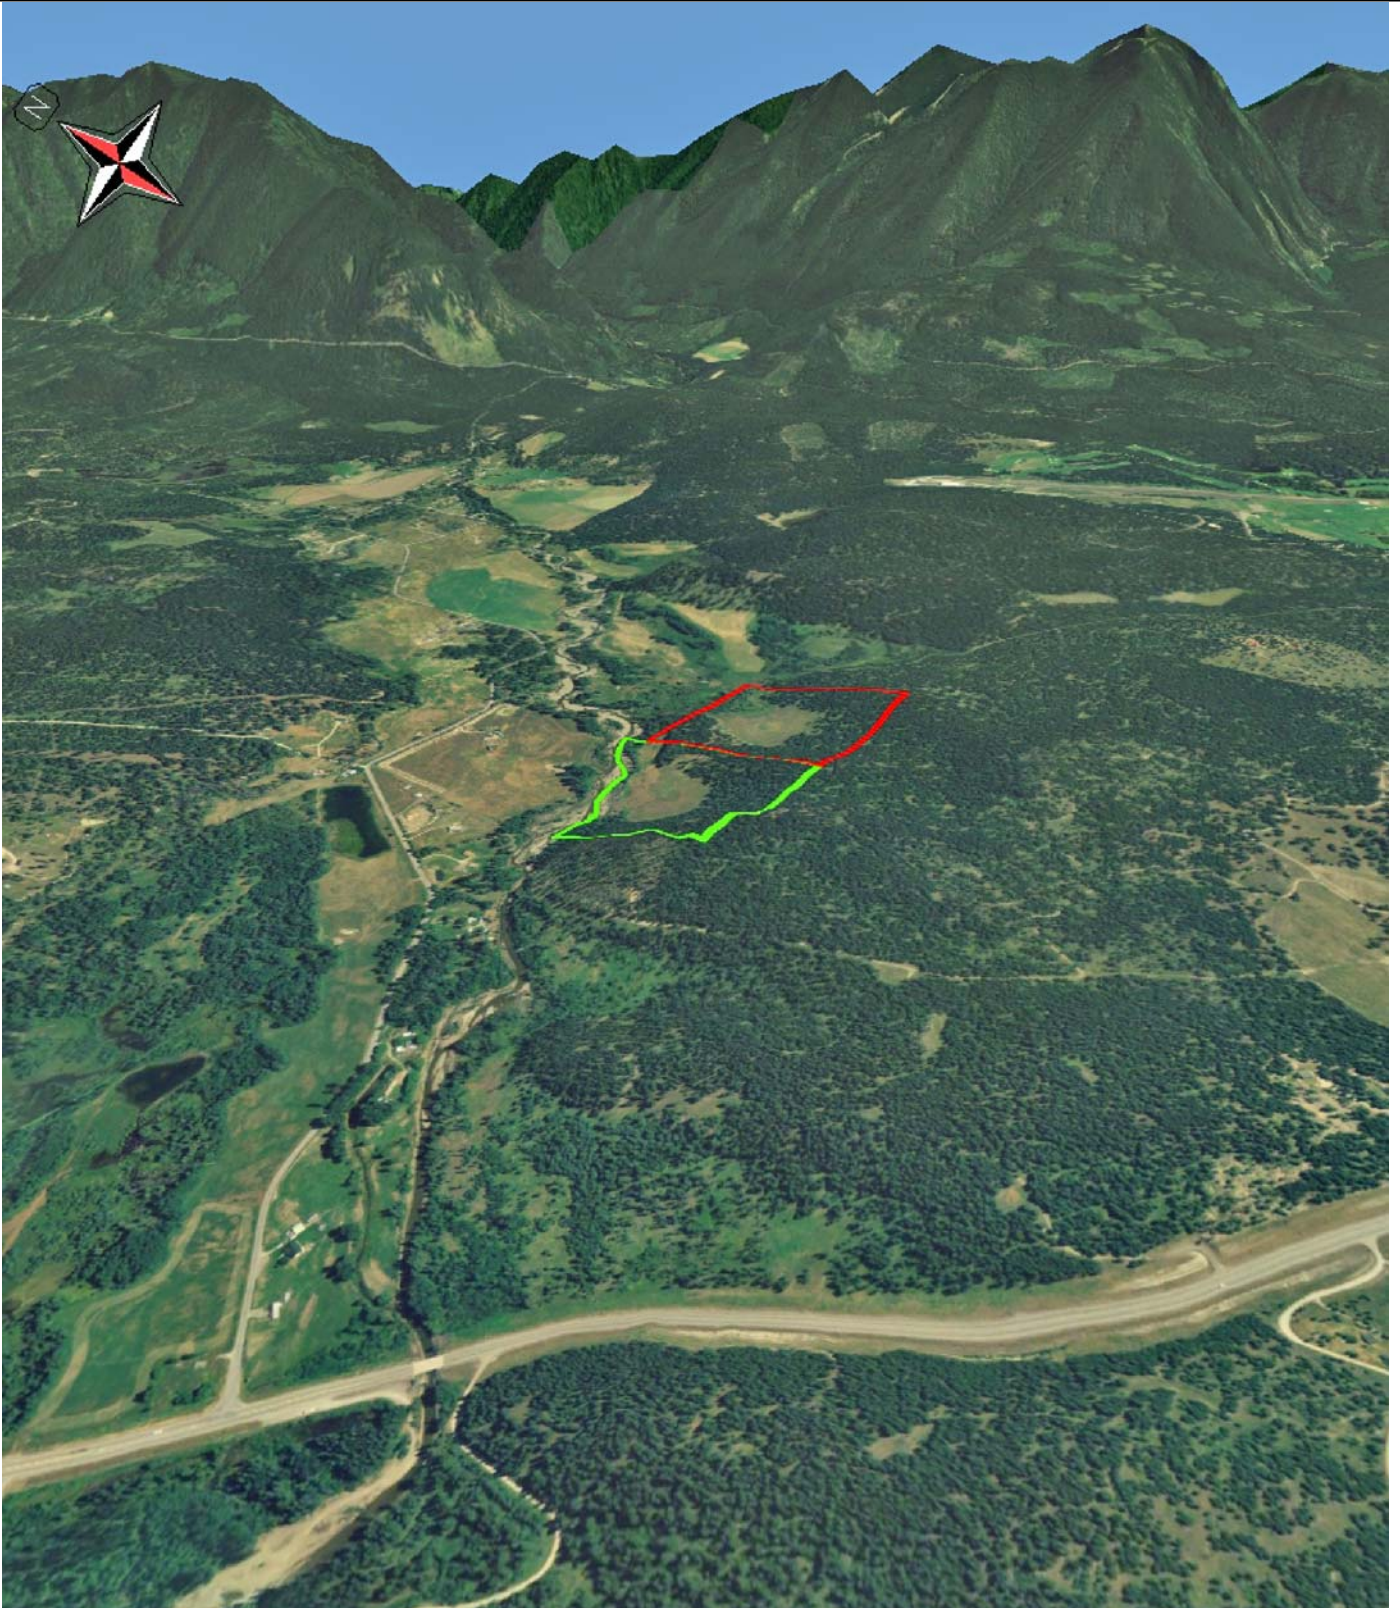

Boundary Lines Are Estimates
Map For Illustration Only

Grave Creek Acreage

Lincoln County, Montana