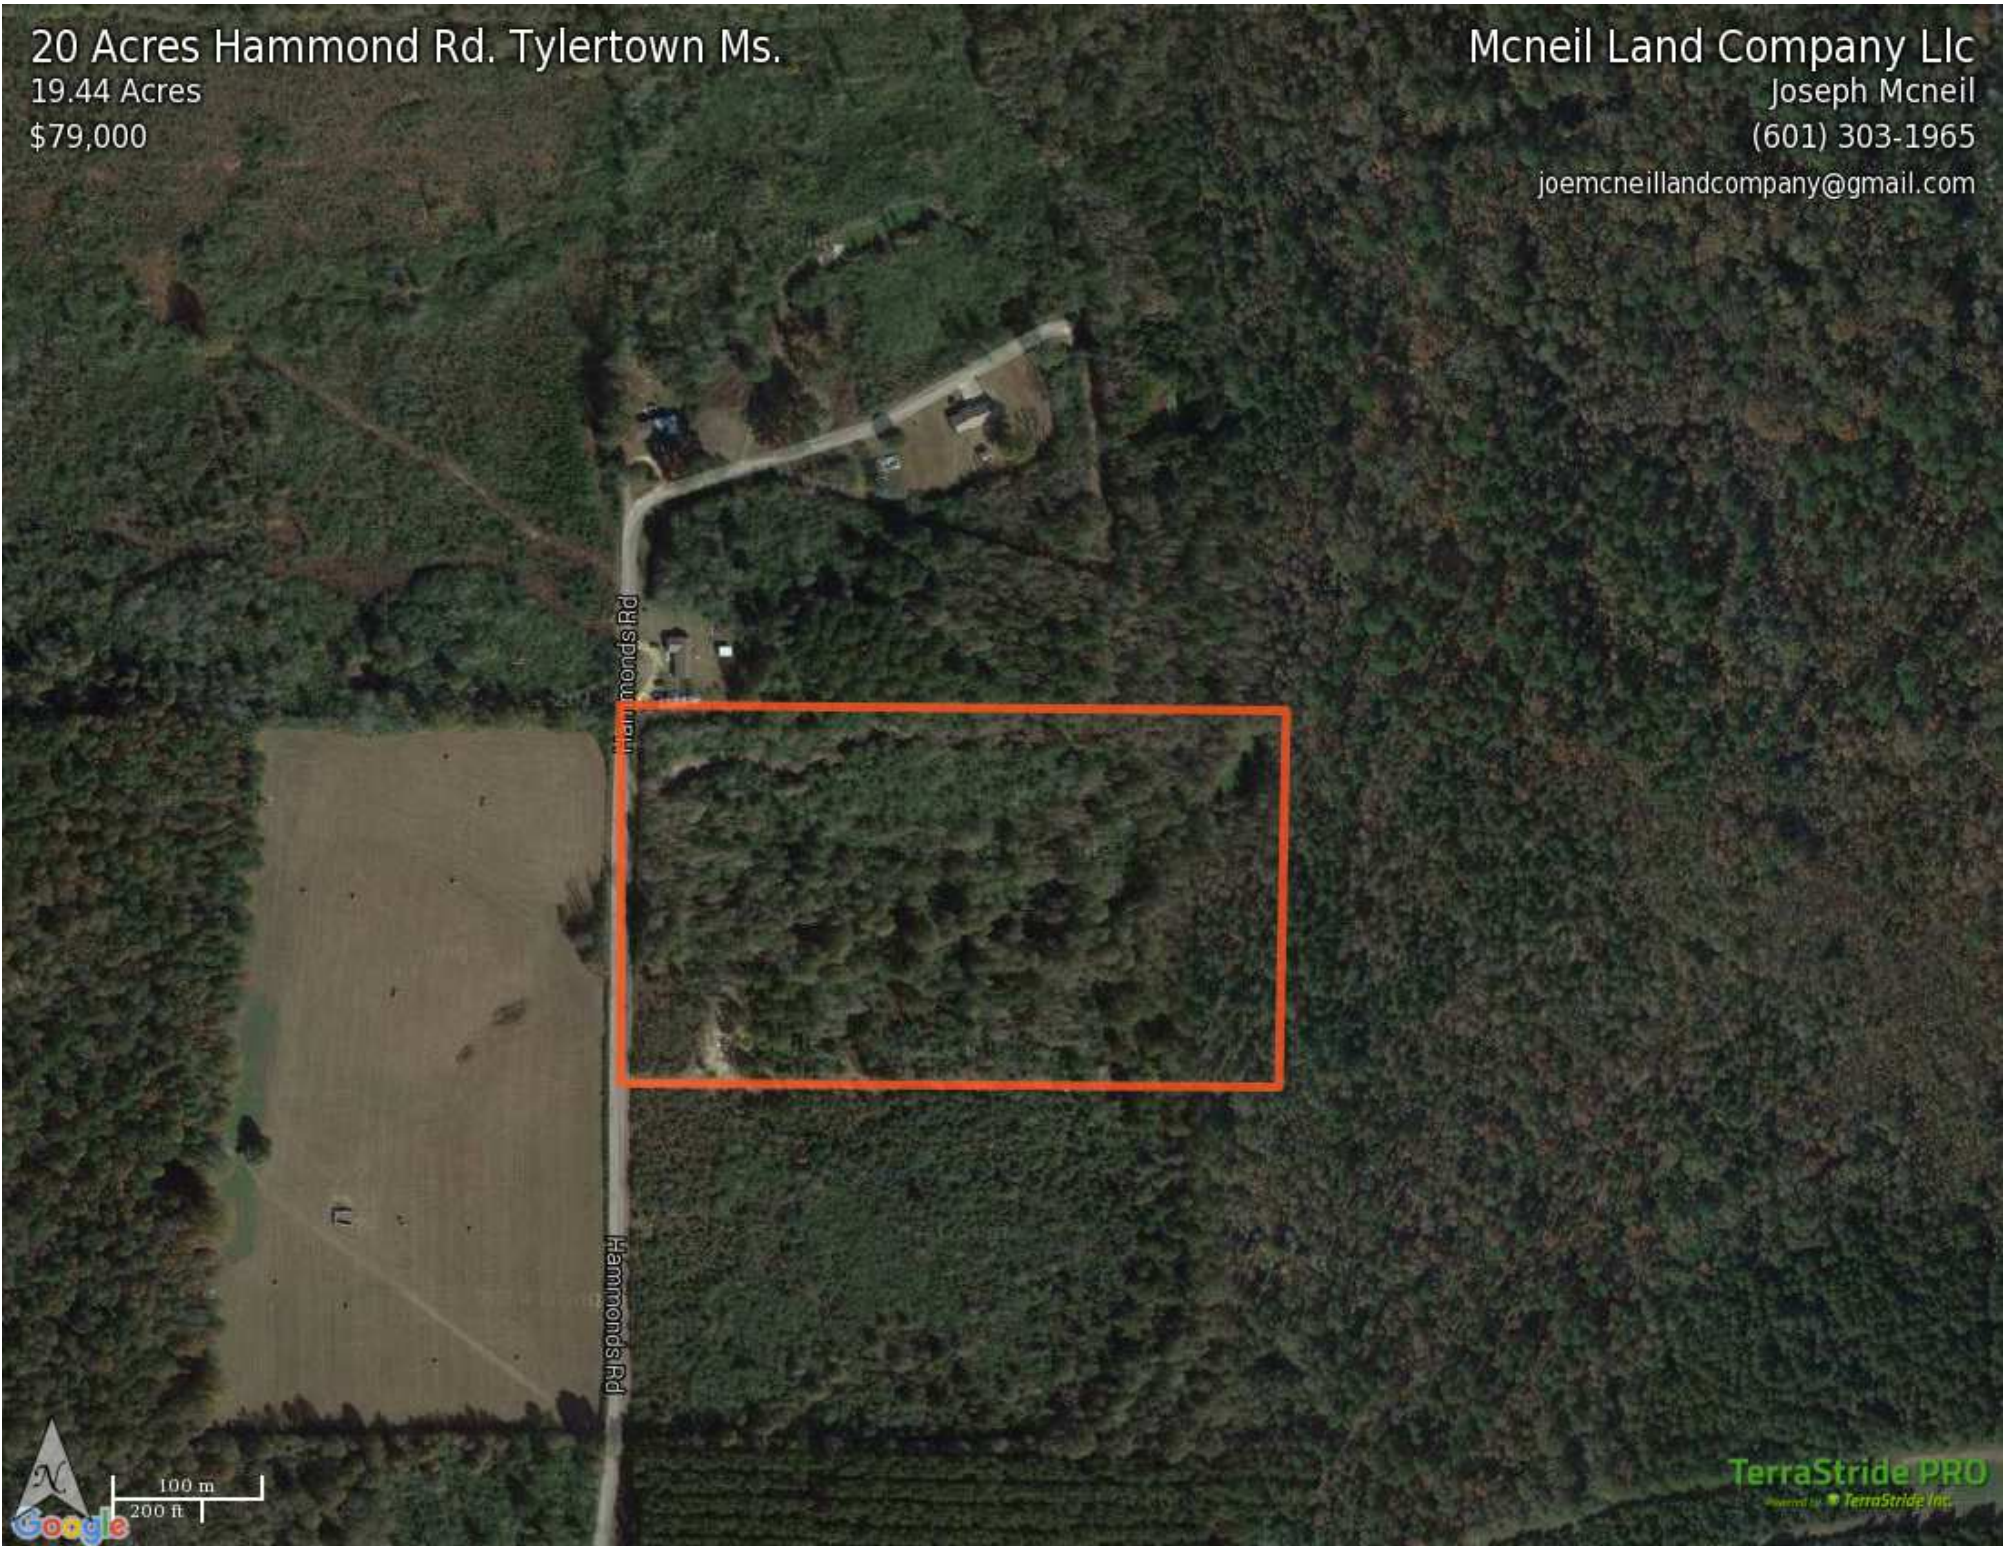

20 Acres Hammond Rd. Tylertown Ms.

19.44 Acres

\$79,000

Mcneil Land Company Llc

Joseph Mcneil

(601) 303-1965

joemcneillandcompany@gmail.com

TerraStride PRO
Powered by TerraStride Inc.

Property Report—20 Acres Hammond Rd. Tylertown Ms.

Legend

Feature	Icon	Colors
Boundary		

*These maps and annotations are accurate but not precise and should not be used for legal purposes.

Generated on: Oct. 5, 2015