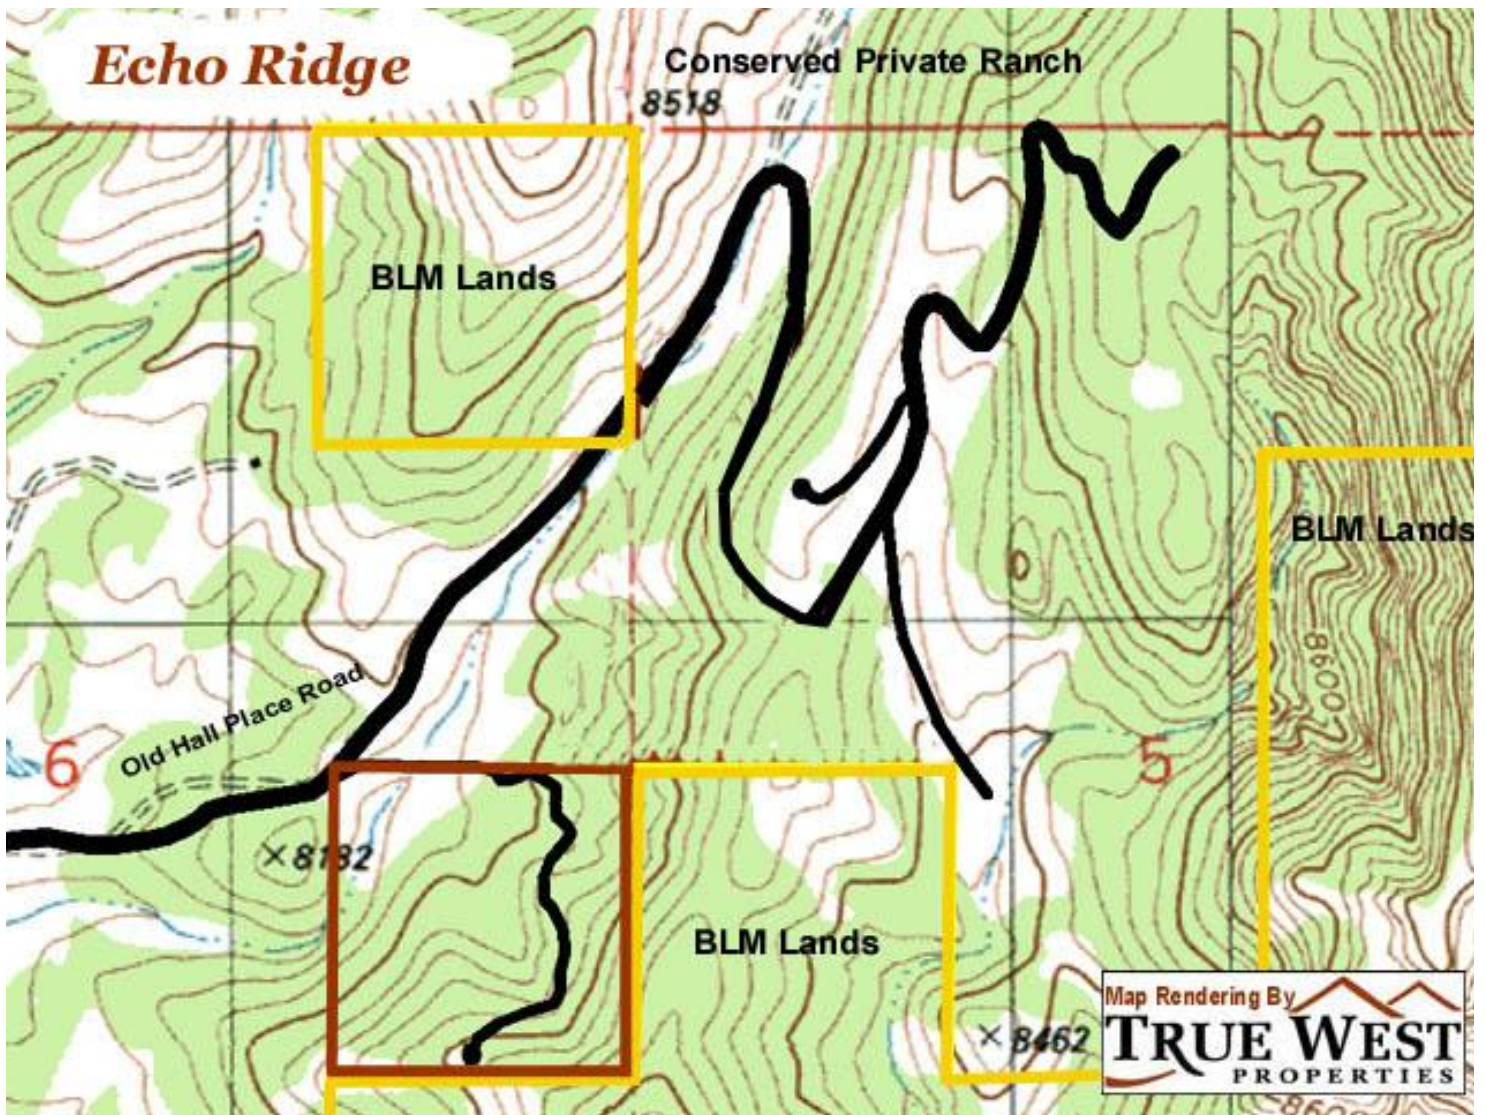

Echo Ridge

39.28+/- Acres

Borders BLM (2) Sides ~ Front Seat Views of Sangre de Cristo Mountains
Superb Cabin Site ~ Mineral Rights ~ Intermittent Stream

Florissant, Colorado ~ Teller County

The information presented is deemed reliable by True West Properties however its accuracy or completeness cannot be guaranteed. Prospective Buyers should independently verify all information.