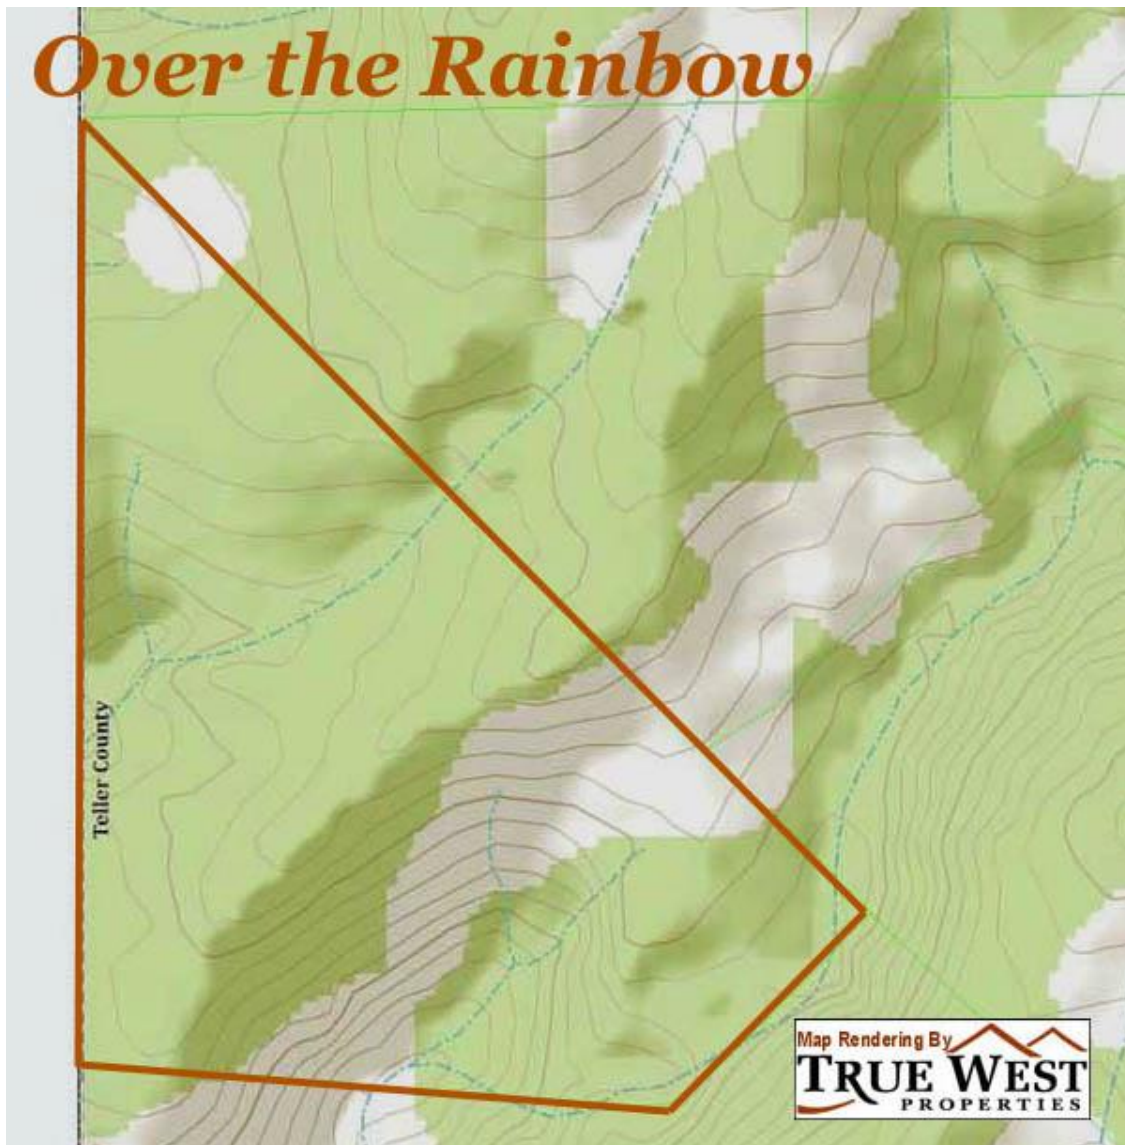

## Over the Rainbow

35.02 +/- Acres

**HUGE Mountain Views ~ End of the Road ~ Evergreens & Aspen ~ Great Build Sites  
Seasonal Stream & Waterfall**

Florissant, Colorado ~ Teller County

The information presented is deemed reliable by True West Properties however its accuracy or completeness cannot be guaranteed. Prospective Buyers should independently verify all information.