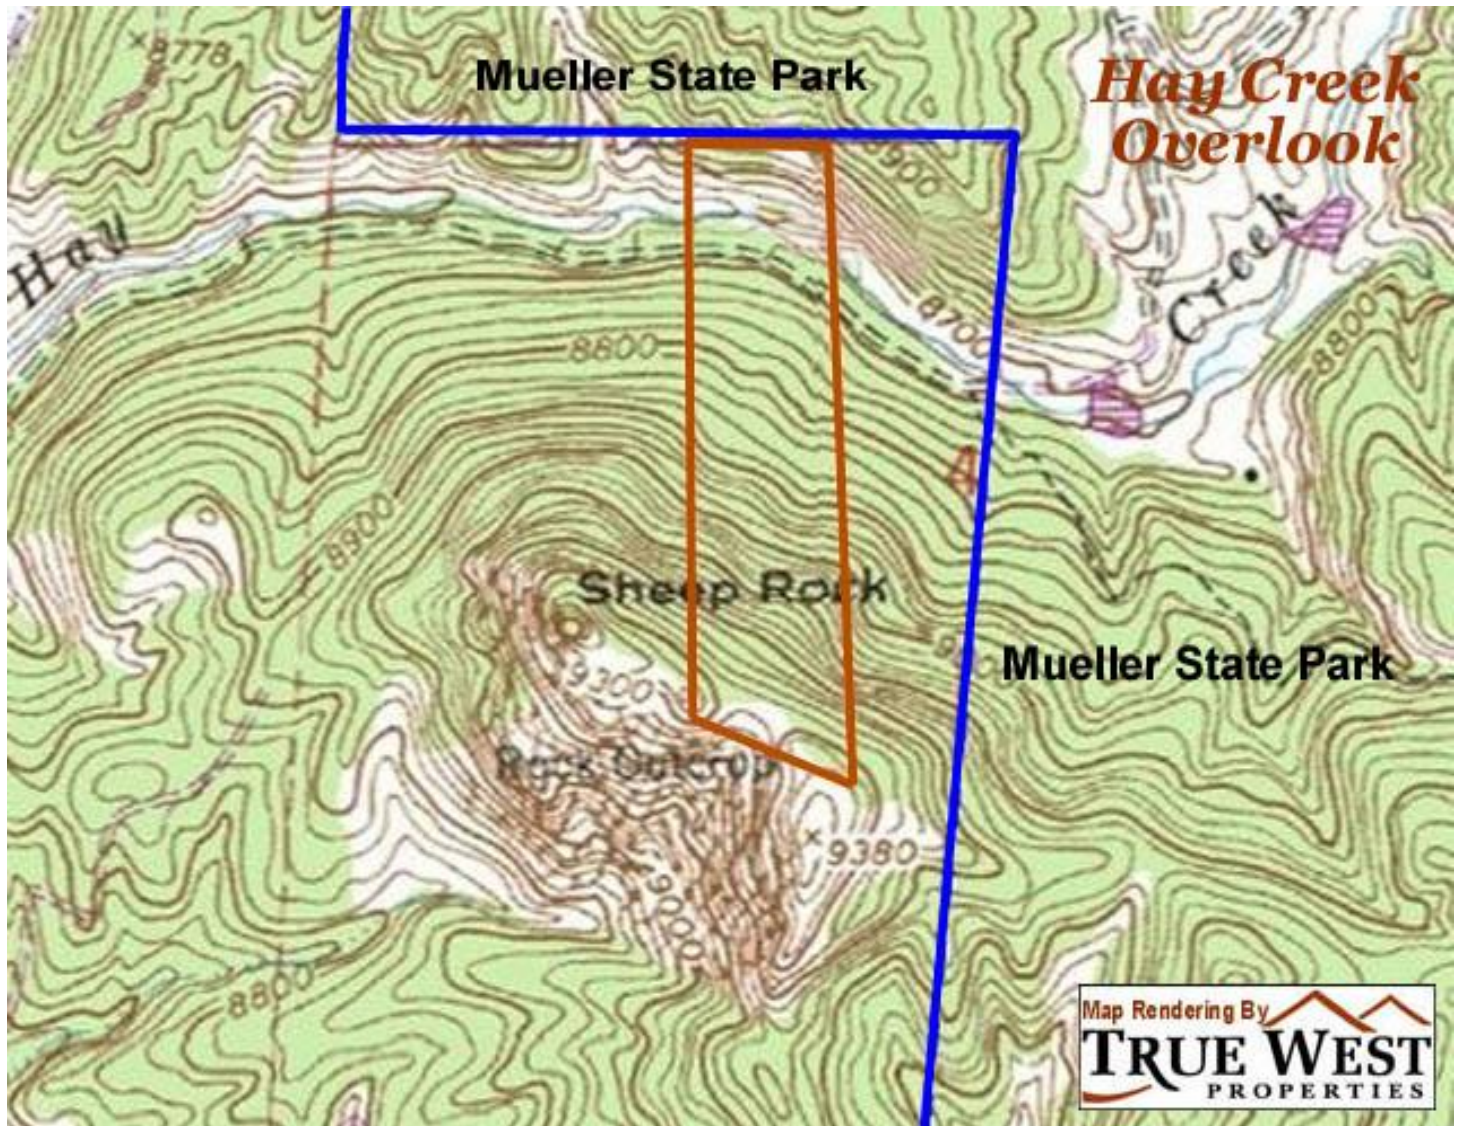

Hay Creek Overlook

35.0+/- Acres

Borders Mueller State Park ~ Hay Creek Traverses Property ~ Hike, Camp, Build
High Point Views: Sangres, Fourmile Valley, Wrights Reservoir ~ Private, Quiet & Peaceful

South of Florissant, Colorado ~ Teller County