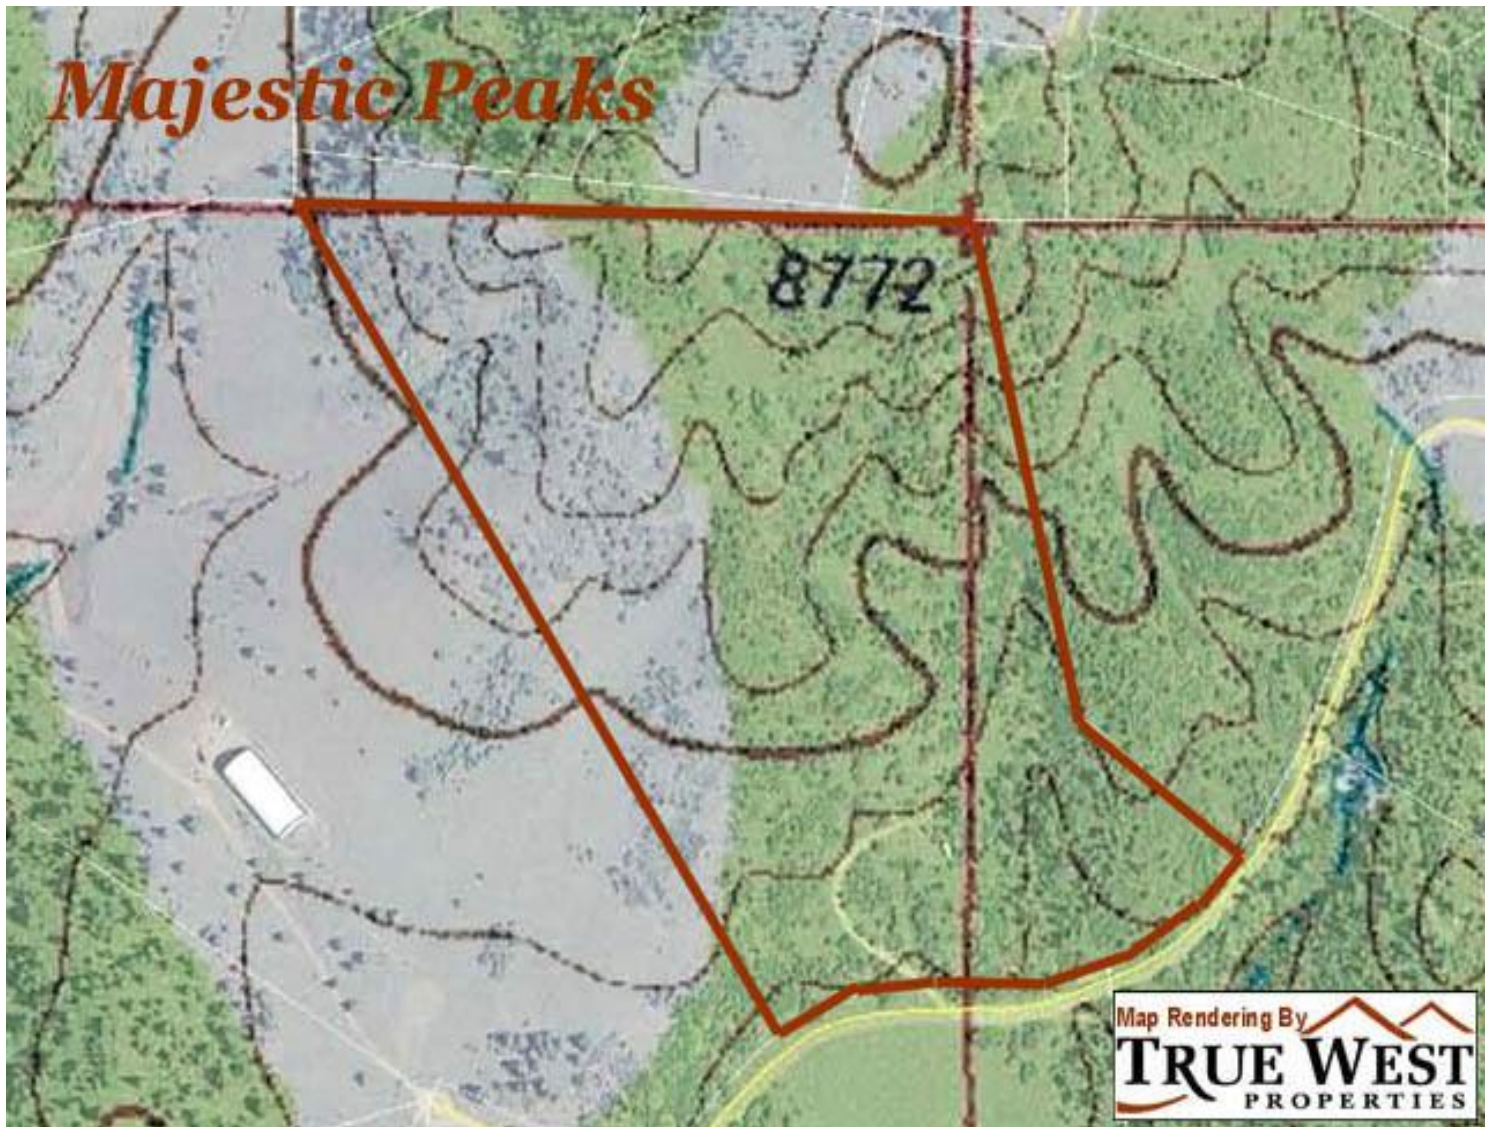

Majestic Peaks

36.96 +/- Acres

Park-Like Setting ~ Driveway ~ Nearby BLM Lands

Driveway, Electric, Phone to Build Site ~ Compost Outhouse, Shed

Canon City, Colorado ~ Fremont County

The information presented is deemed reliable by True West Properties however its accuracy or completeness cannot be guaranteed. Prospective Buyers should independently verify all information.