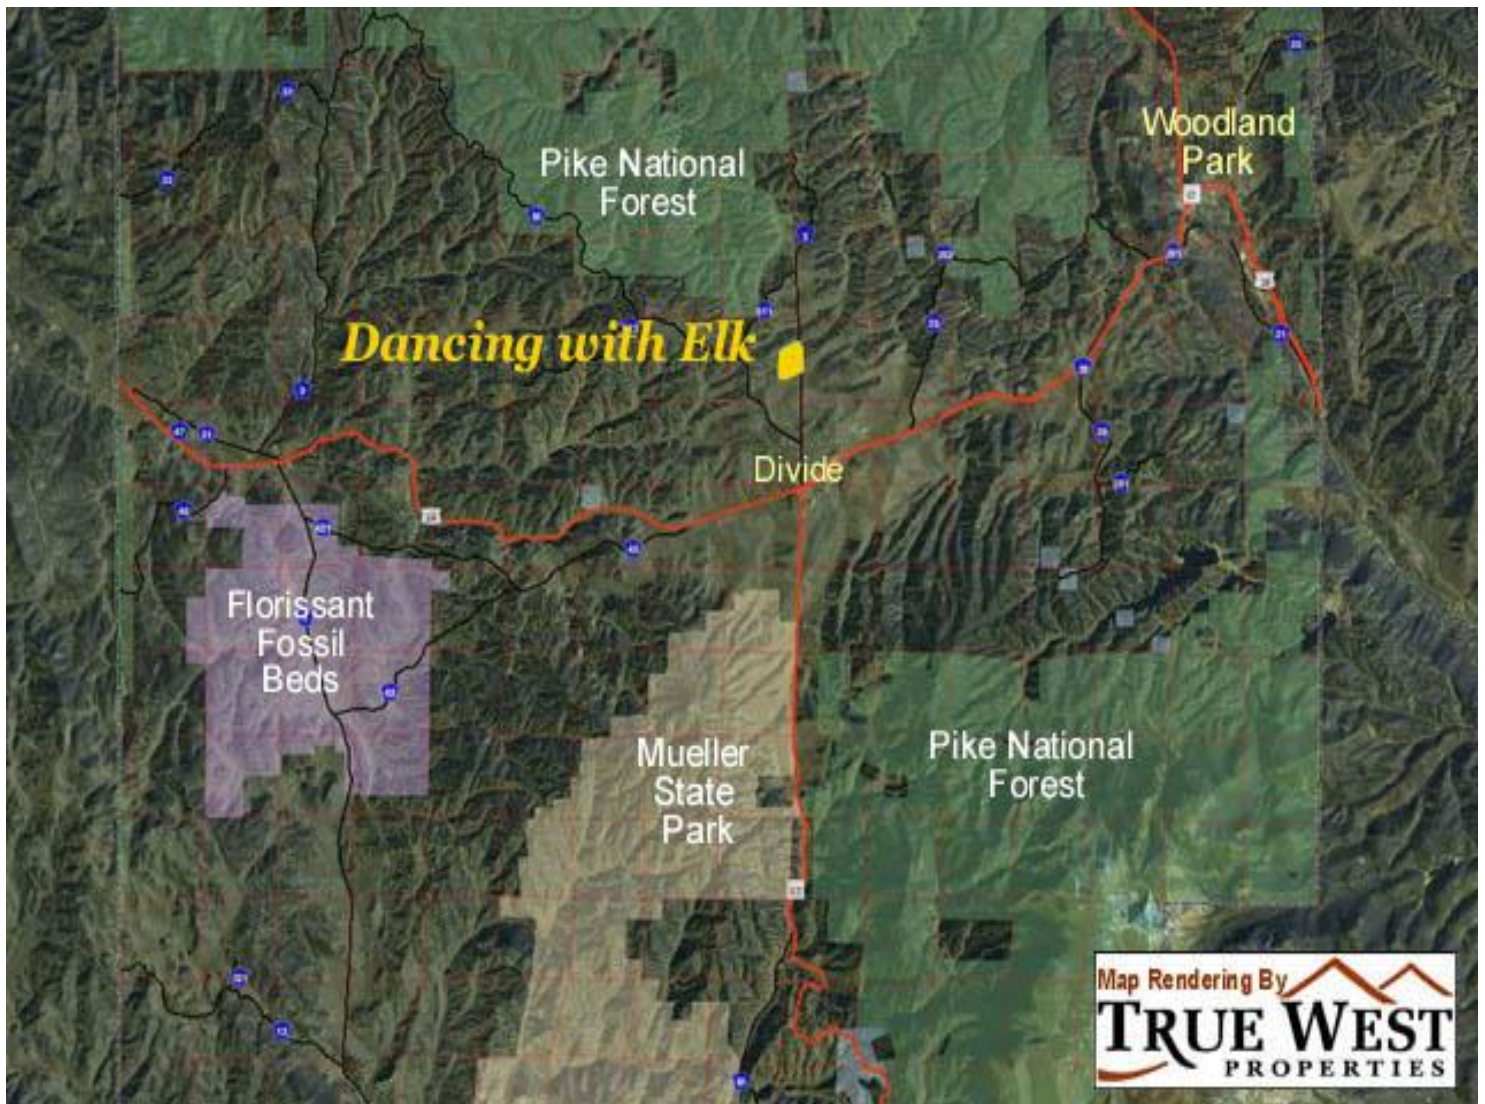

## Dancing with Elk

Divide, Colorado ~ Teller County

35.0+/- Acres

Custom Home ~ Pegasus 6-Stall Barn ~ Spectacular Pikes Peak View  
Aspen Trees & Meadows ~ Elk Habitat ~ Gated Entrance ~ Access from Paved County Road  
A Private & Peaceful Setting