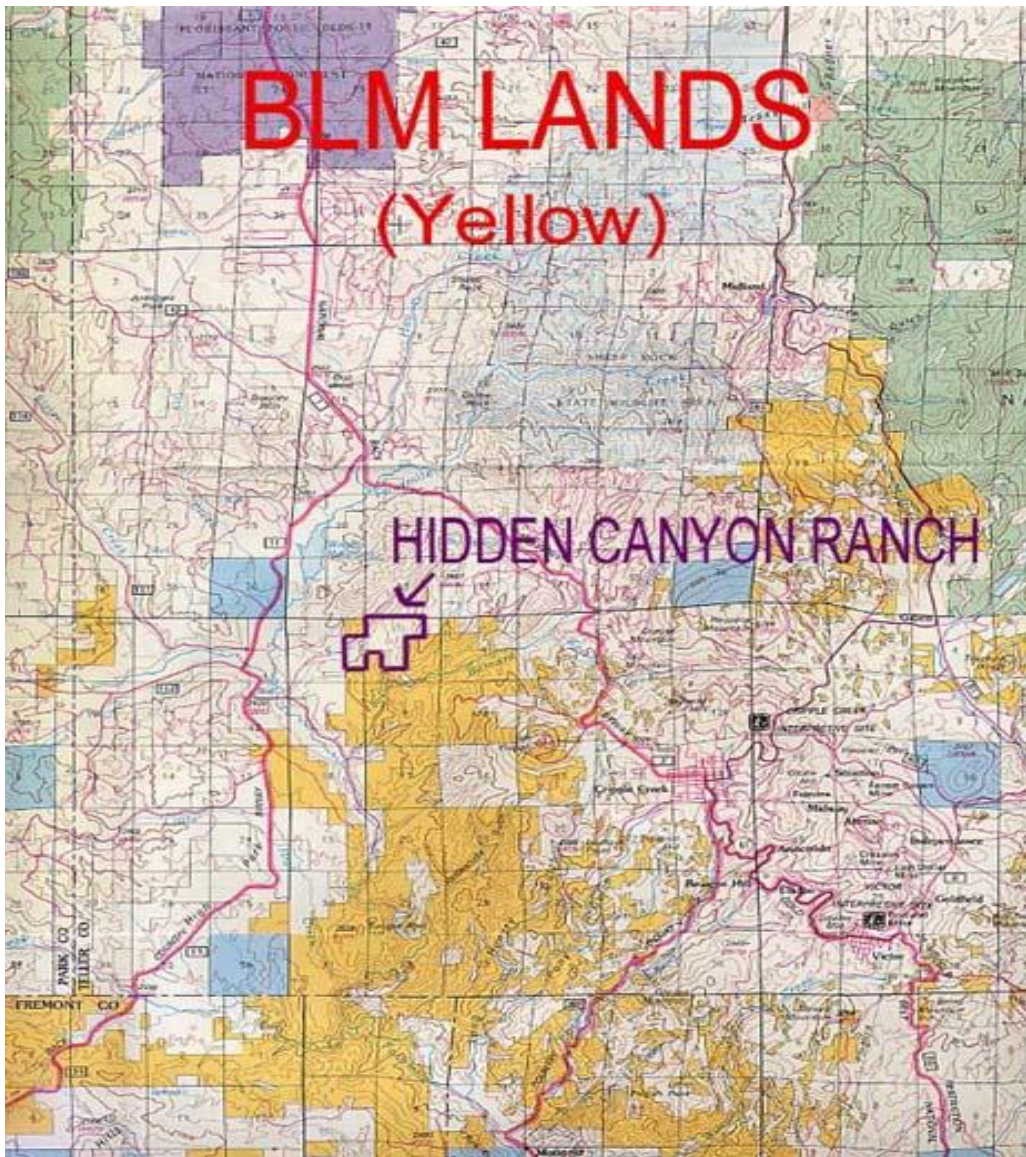

Echo Ridge

39.28+/- Acres

Borders BLM (2) Sides ~ Front Seat Views of Sangre de Cristo Mountains
Superb Cabin Site ~ Mineral Rights ~ Intermittent Stream

Florissant, Colorado ~ Teller County

The information presented is deemed reliable by True West Properties however its accuracy or completeness cannot be guaranteed. Prospective Buyers should independently verify all information.