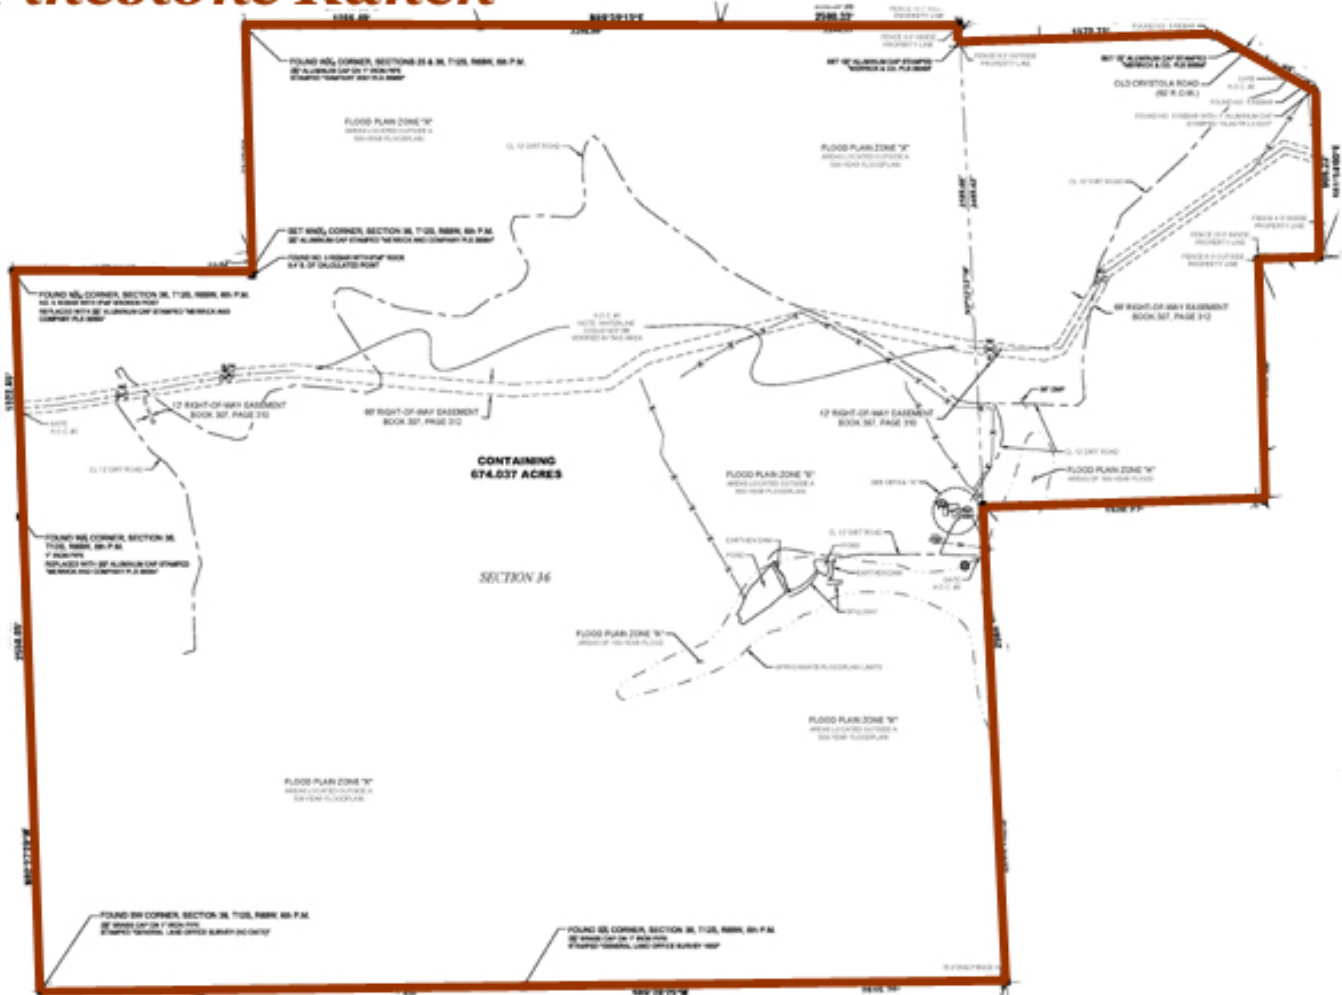

Pinestone Ranch