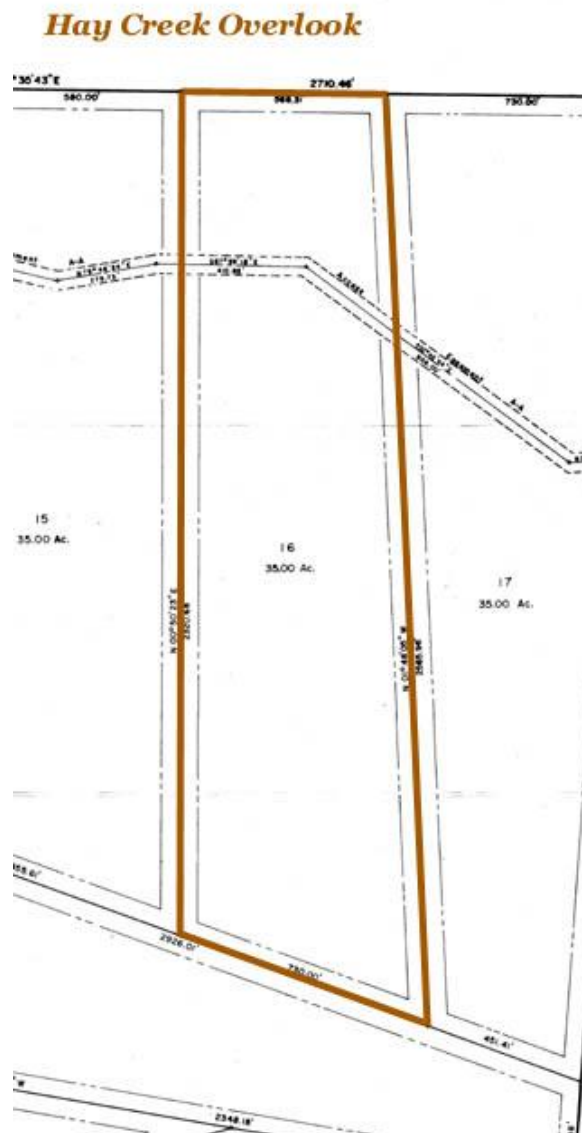

Hay Creek Overlook

35.0+/- Acres

Borders Mueller State Park ~ Hay Creek Traverses Property ~ Hike, Camp, Build
High Point Views: Sangres, Fourmile Valley, Wrights Reservoir ~ Private, Quiet & Peaceful

South of Florissant, Colorado ~ Teller County