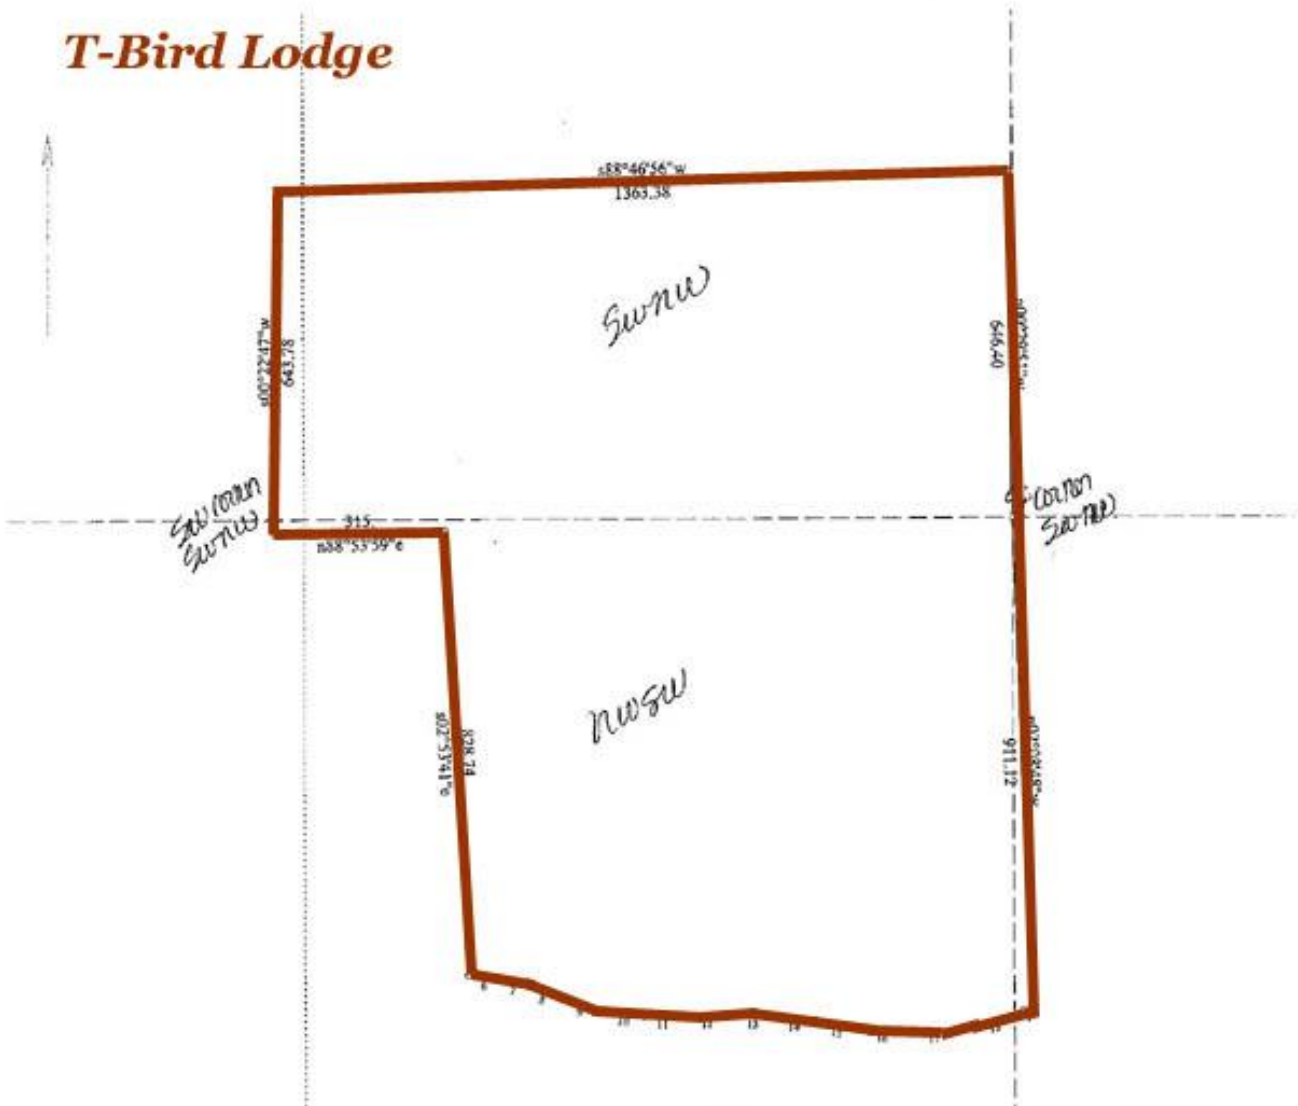

## T-Bird Lodge

42.26 +/- Acres

Custom Mountain Home ~ No Covenants ~ Private & Gated  
Stunning Mountain & Valley Views

Westcliffe, Colorado ~ Custer County

The information presented is deemed reliable by True West Properties however its accuracy or completeness cannot be guaranteed. Prospective Buyers should independently verify all information.