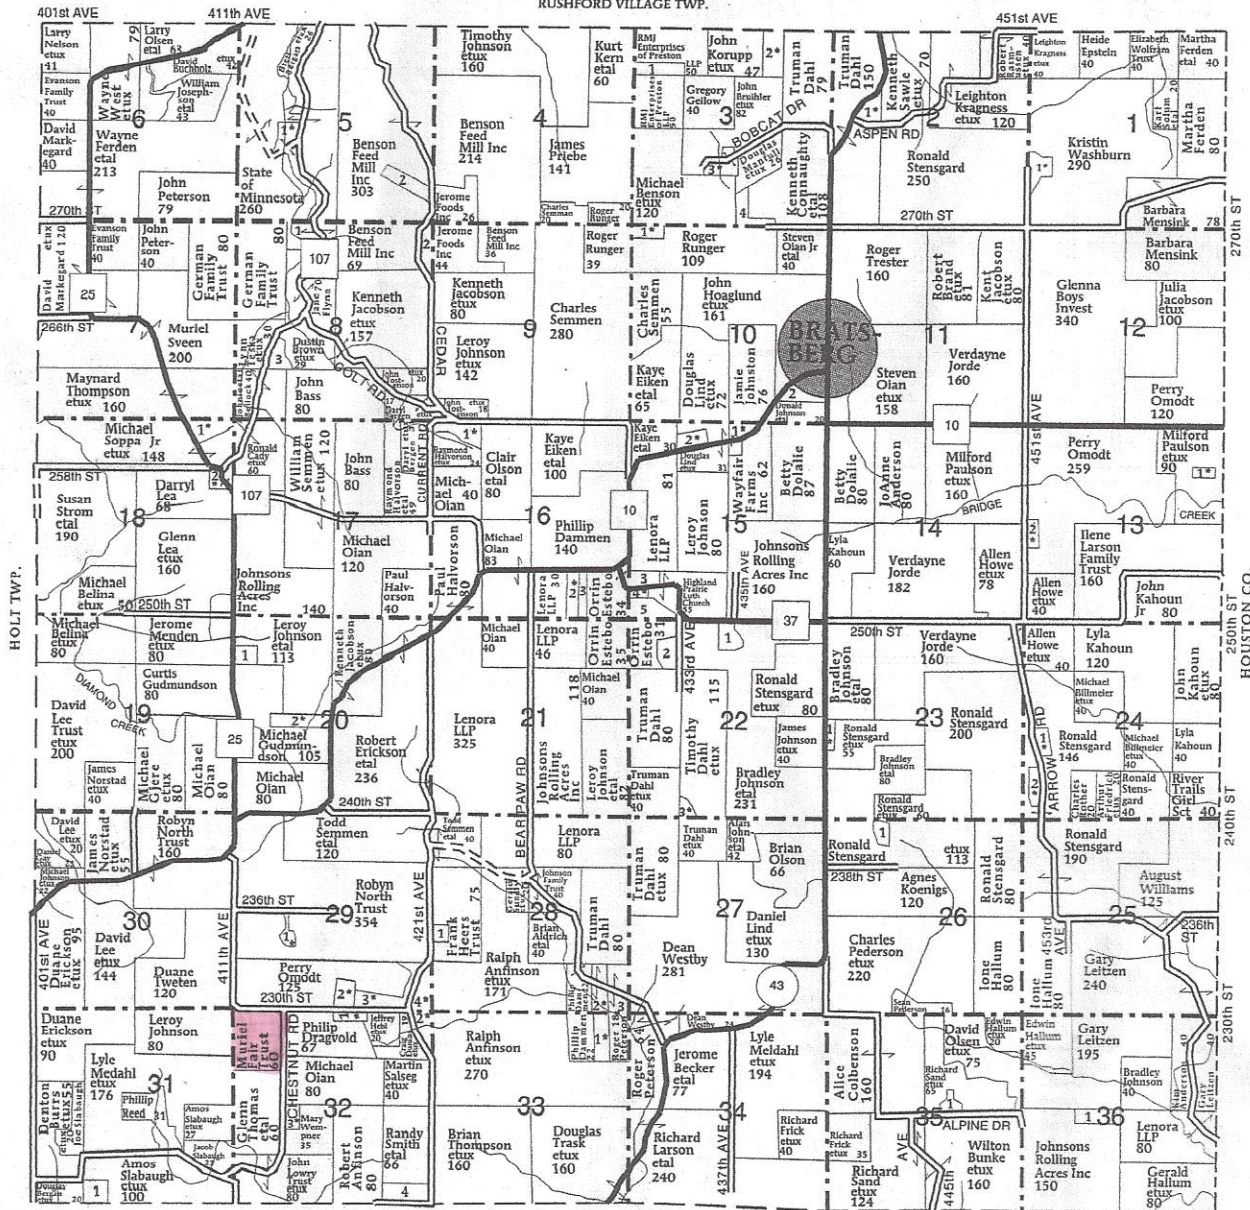

WE'VE JUST MADE OUR PLAT & DIRECTORIES SO MUCH MORE USER FRIENDLY

Electronic Versions Available from Your Sales Representatives or Our Website...
www.farmandhomepublishers.com

- ✓ Flip through the electronic version.
- ✓ Advertisers receive the copyright and licensing of maps until the next publication is printed. You can crop any area of interest for your website, emails or advertising needs.
- ✓ Print pages as needed.
- ✓ Bookmark pages of the publication.
- ✓ Add sticky notes to specific areas of each map or alpha page.
- ✓ View single or double page layout.
- ✓ Use search box to find names of landowners or rural residents listed within each publication.
- ✓ Magnify page for better viewing.
- ✓ Full screen or normal viewing mode.
- ✓ Thumbnail view.
- ✓ Translate information into your desired language for all maps and alpha listings.
- ✓ All advertisers displaying their website will be linked to that website.

524 River Ave. North
Belmond, IA 50421
641-444-3508

T-103-N

NORWAY PLAT (Landowners)

R-8-W

RUSHFORD VILLAGE TWP.

PREBLE TWP.

NORWAY TOWNSHIP

SECTION 1

1. Rye, Wayne 8

SECTION 2

1. Dahl, Randall 10

SECTION 3

SECTION 5

1. Chiglo, Kim 22
2. Jerome Foods Inc 17

SECTION 8

1. State of Minnesota 20

SECTION 10

1. Benson, Michael 11

SECTION 13

1. Paulson, Curtis 5

SECTION 15

SECTION 16

1. Johnson, Leroy 10

SECTION 18

1. Goree Jr, James 12
2. Lea, Gary 8

SECTION 20

1. Schwanbeck, Matt 7
2. Gudmundson, Michael 15

SECTION 22

1. Ackman, Matthew 9
2. Dau, Frank 9
3. Dahl, Tim 5

SECTION 28

1. Goriee Jr, James 12
2. Lea, Gary 8

SECTION 32

1. Paulson, Curtis 5

SECTION 35

1. Family Radio Inc 5

SECTION 36

1. Stensgard, Ronald 10

SECTION 24

1. Stensgard, Timothy 6

SECTION 26

1. Laumb, Walter 5

SECTION 28

SECTION 29

SECTION 31

1. Stensgard, Timothy 6
2. Stensgard, Peter 8

SECTION 32

SECTION 33

1. Evenson, Carroll 11

SECTION 35

1. Family Radio Inc 5

SECTION 36

1. Stensgard, Ronald 10