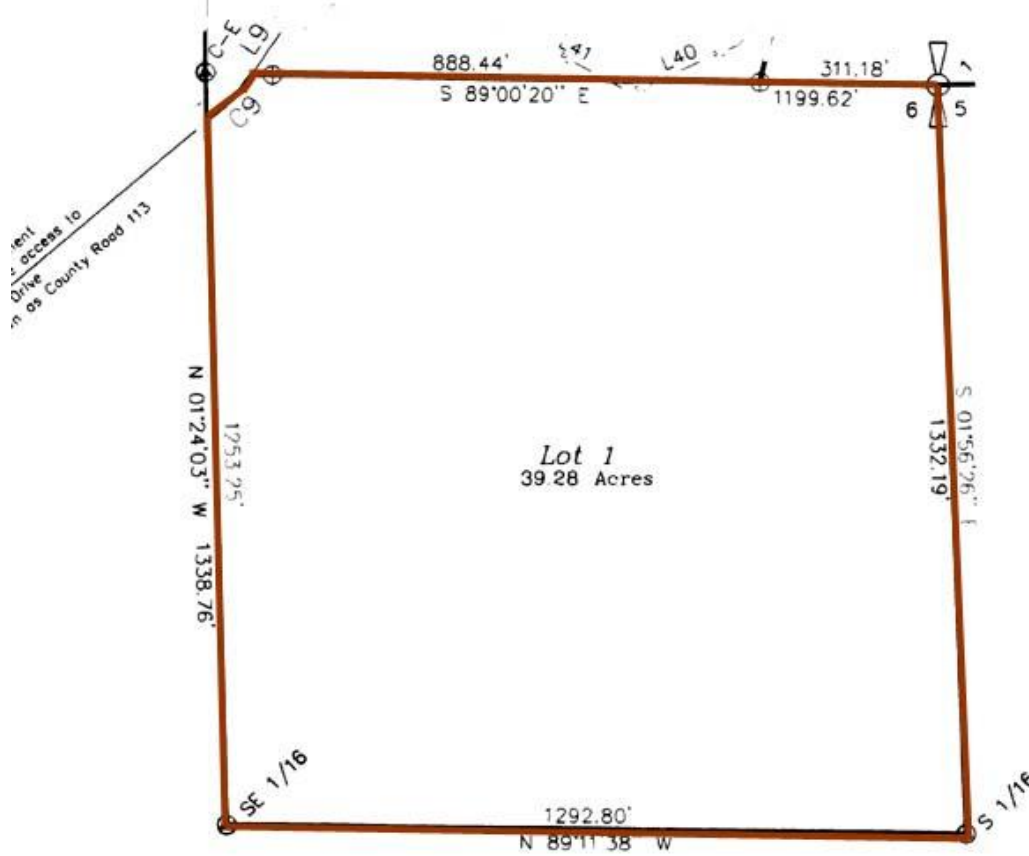

Echo Ridge

39.28+/- Acres

Borders BLM (2) Sides ~ Front Seat Views of Sangre de Cristo Mountains
Superb Cabin Site ~ Mineral Rights ~ Intermittent Stream

Florissant, Colorado ~ Teller County

Echo Ridge

The information presented is deemed reliable by True West Properties however its accuracy or completeness cannot be guaranteed. Prospective Buyers should independently verify all information.