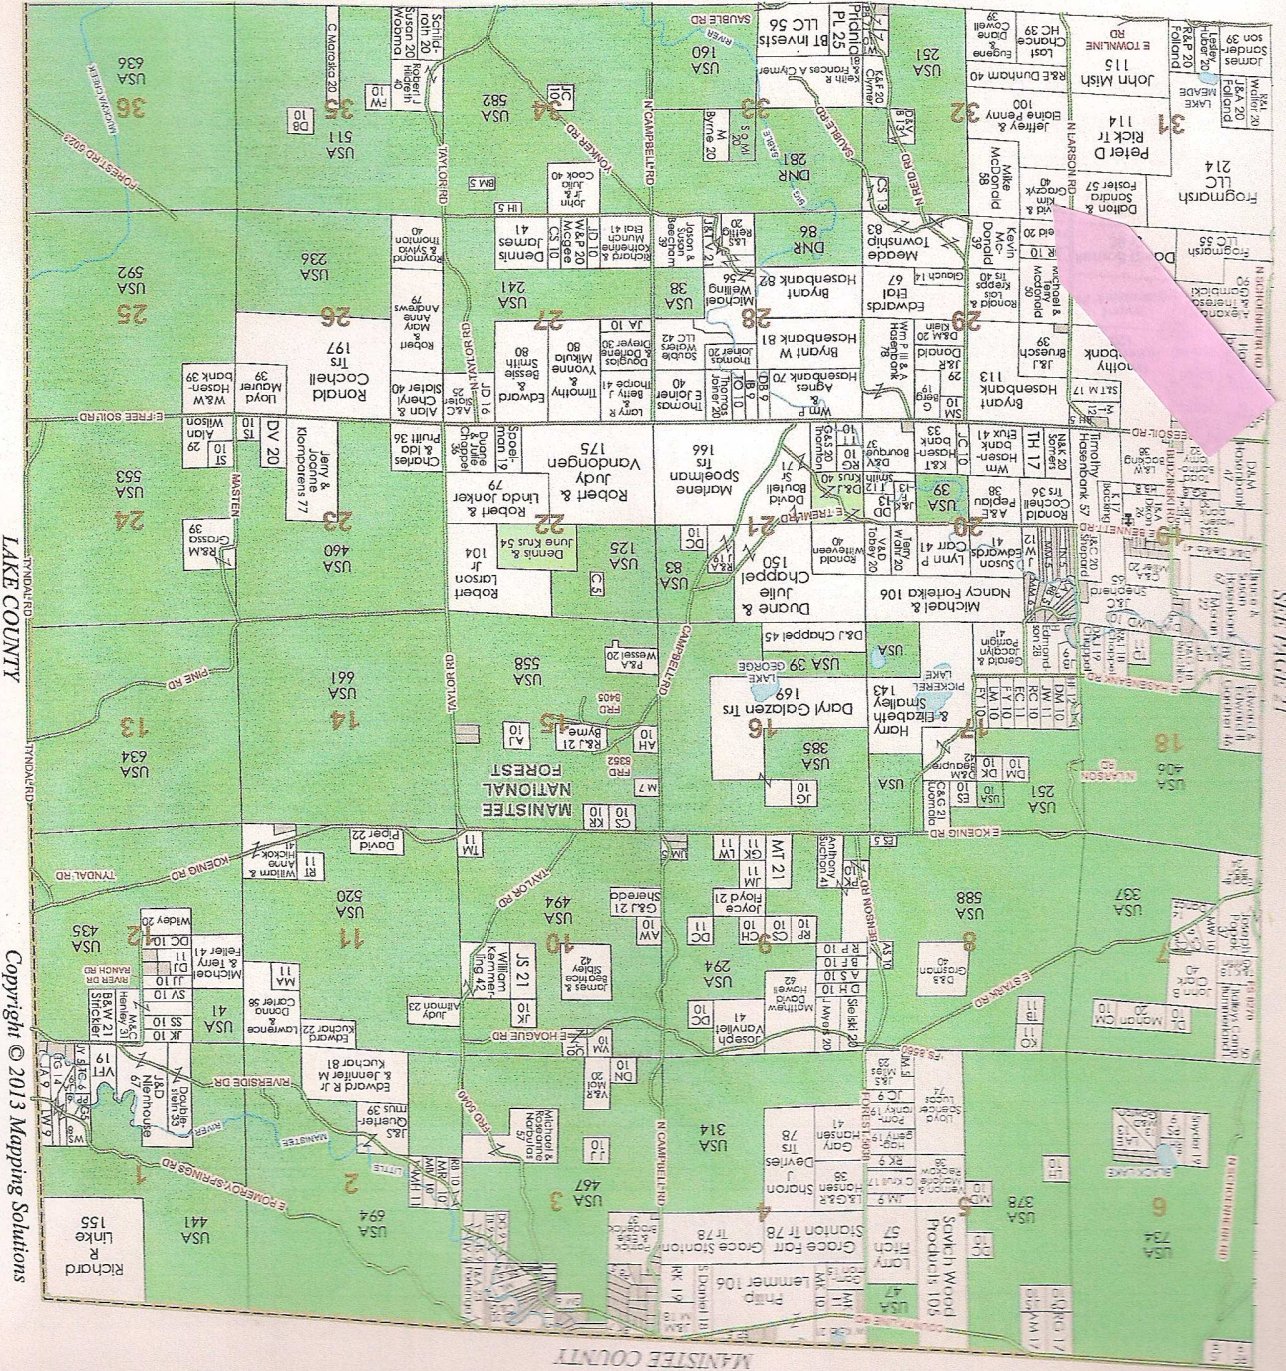

MEADE • T20N • R15W

MANISTEE COUNTY

Copyright © 2013 Mapping Solutions

LAKE COUNTY

SEE PAGE 41

4800

5600

6400

7200

8000

8800

9600

31

6800

7600

8400

9200

10000

10800

11600

SEE PAGE 21