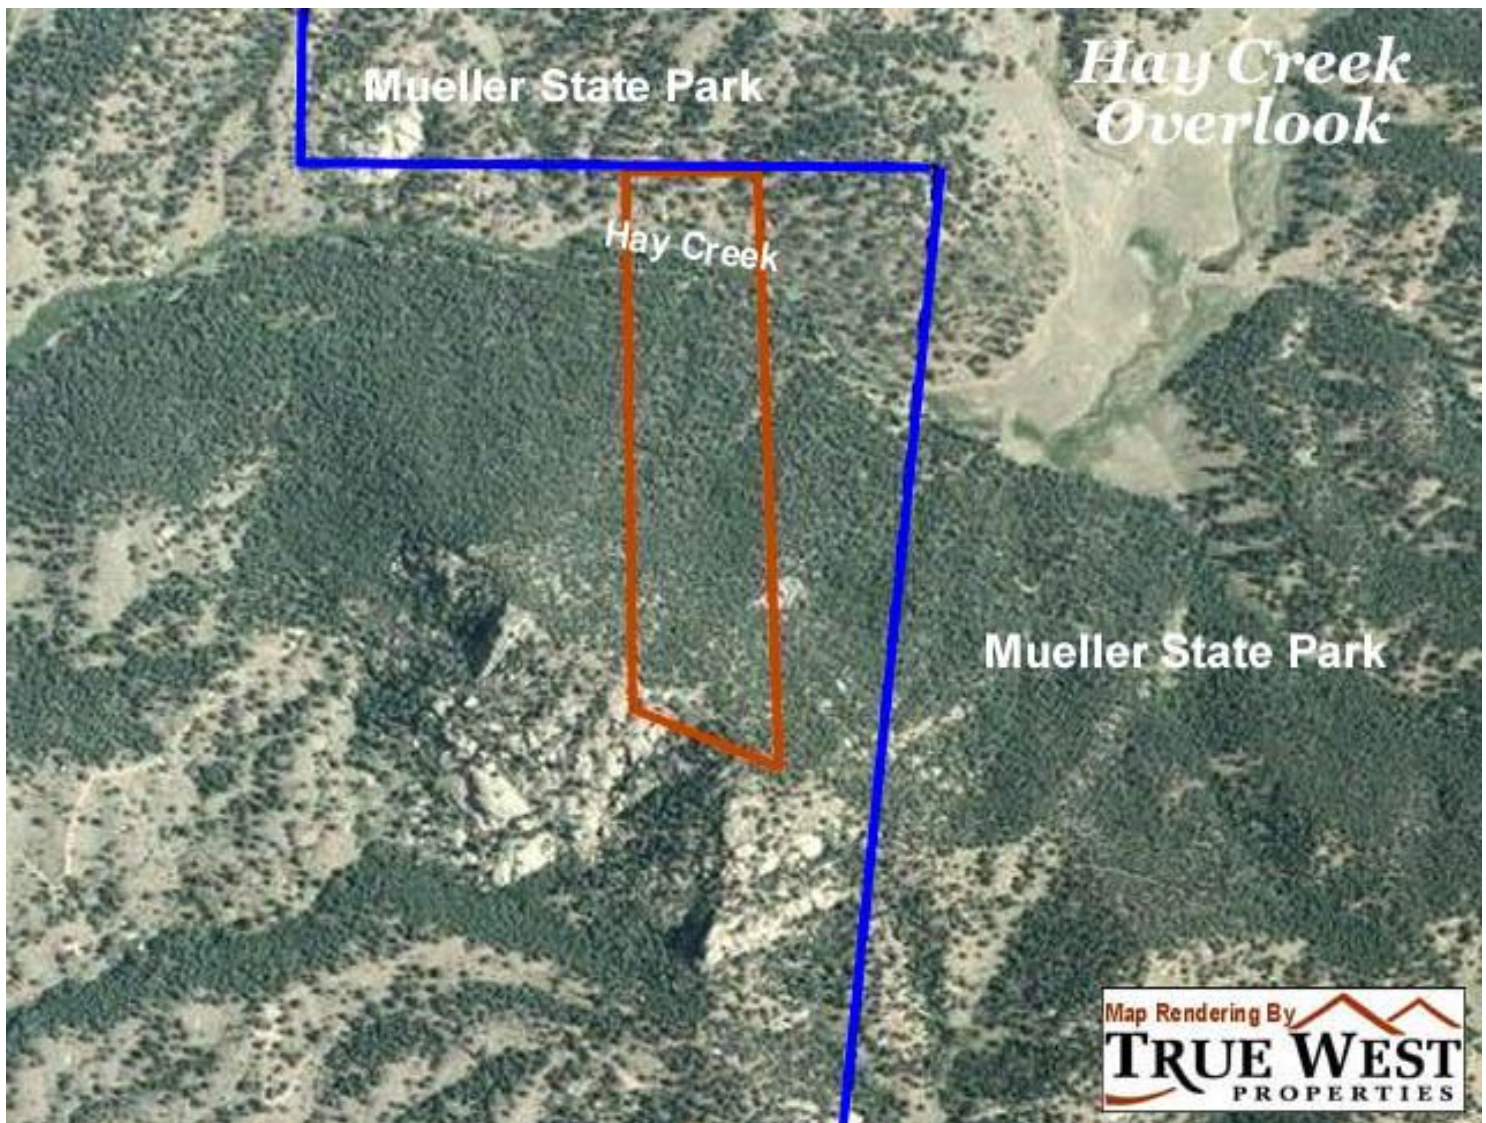

Hay Creek Overlook

35.0+/- Acres

Borders Mueller State Park ~ Hay Creek Traverses Property ~ Hike, Camp, Build
High Point Views: Sangres, Fourmile Valley, Wrights Reservoir ~ Private, Quiet & Peaceful

South of Florissant, Colorado ~ Teller County