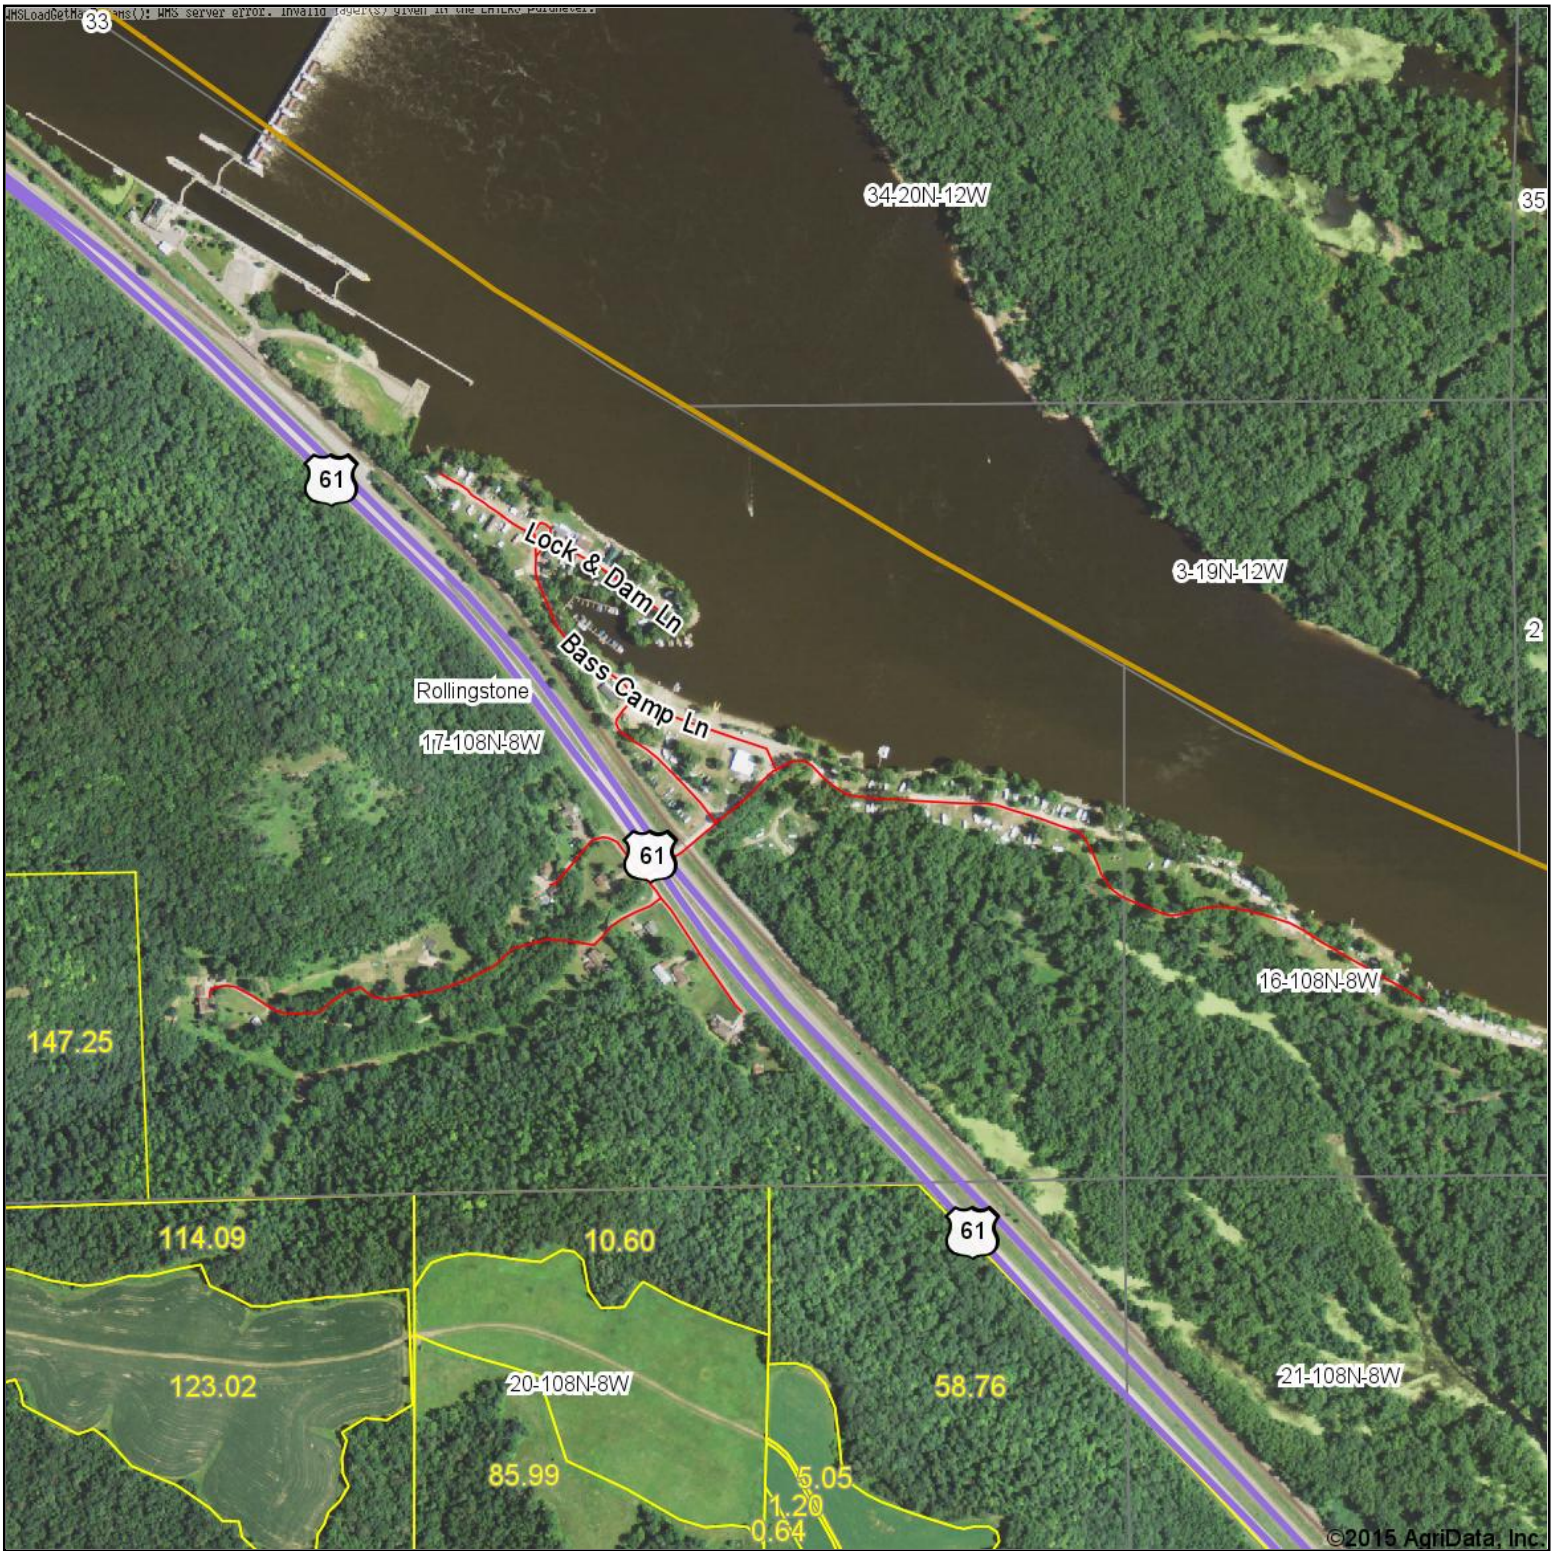

Aerial Map

©2015 AgriData, Inc.

Maps Provided By:
surety
 CUSTOMIZED ONLINE MAPPING
 © AgriData, Inc. 2014 www.AgriDataInc.com

17-108N-8W
Winona County
Minnesota

map center: 44° 9' 15.27, 91° 48' 15.06
 scale: 9444