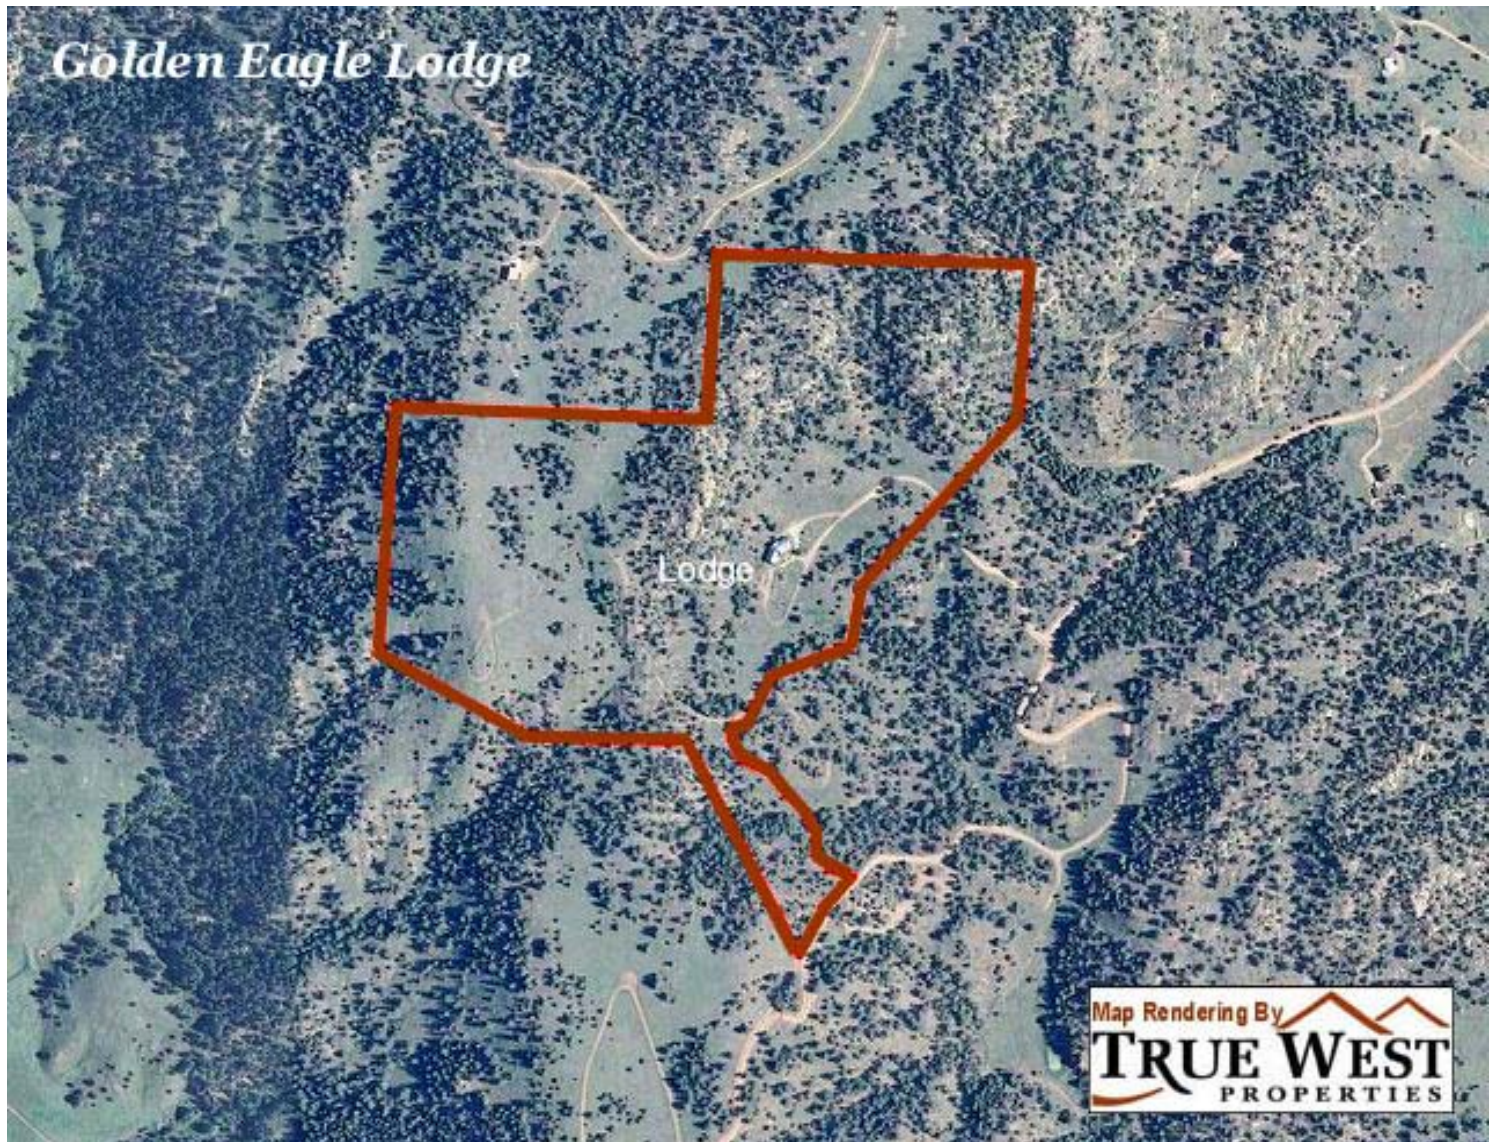

## Golden Eagle Lodge

80.3 Acres

Grand Log Lodge ~ 360 Degree Views ~ Water Rights ~ No Covenants

Florissant, Colorado ~ Teller County

The information presented is deemed reliable by True West Properties however its accuracy or completeness cannot be guaranteed. Prospective Buyers should independently verify all information.