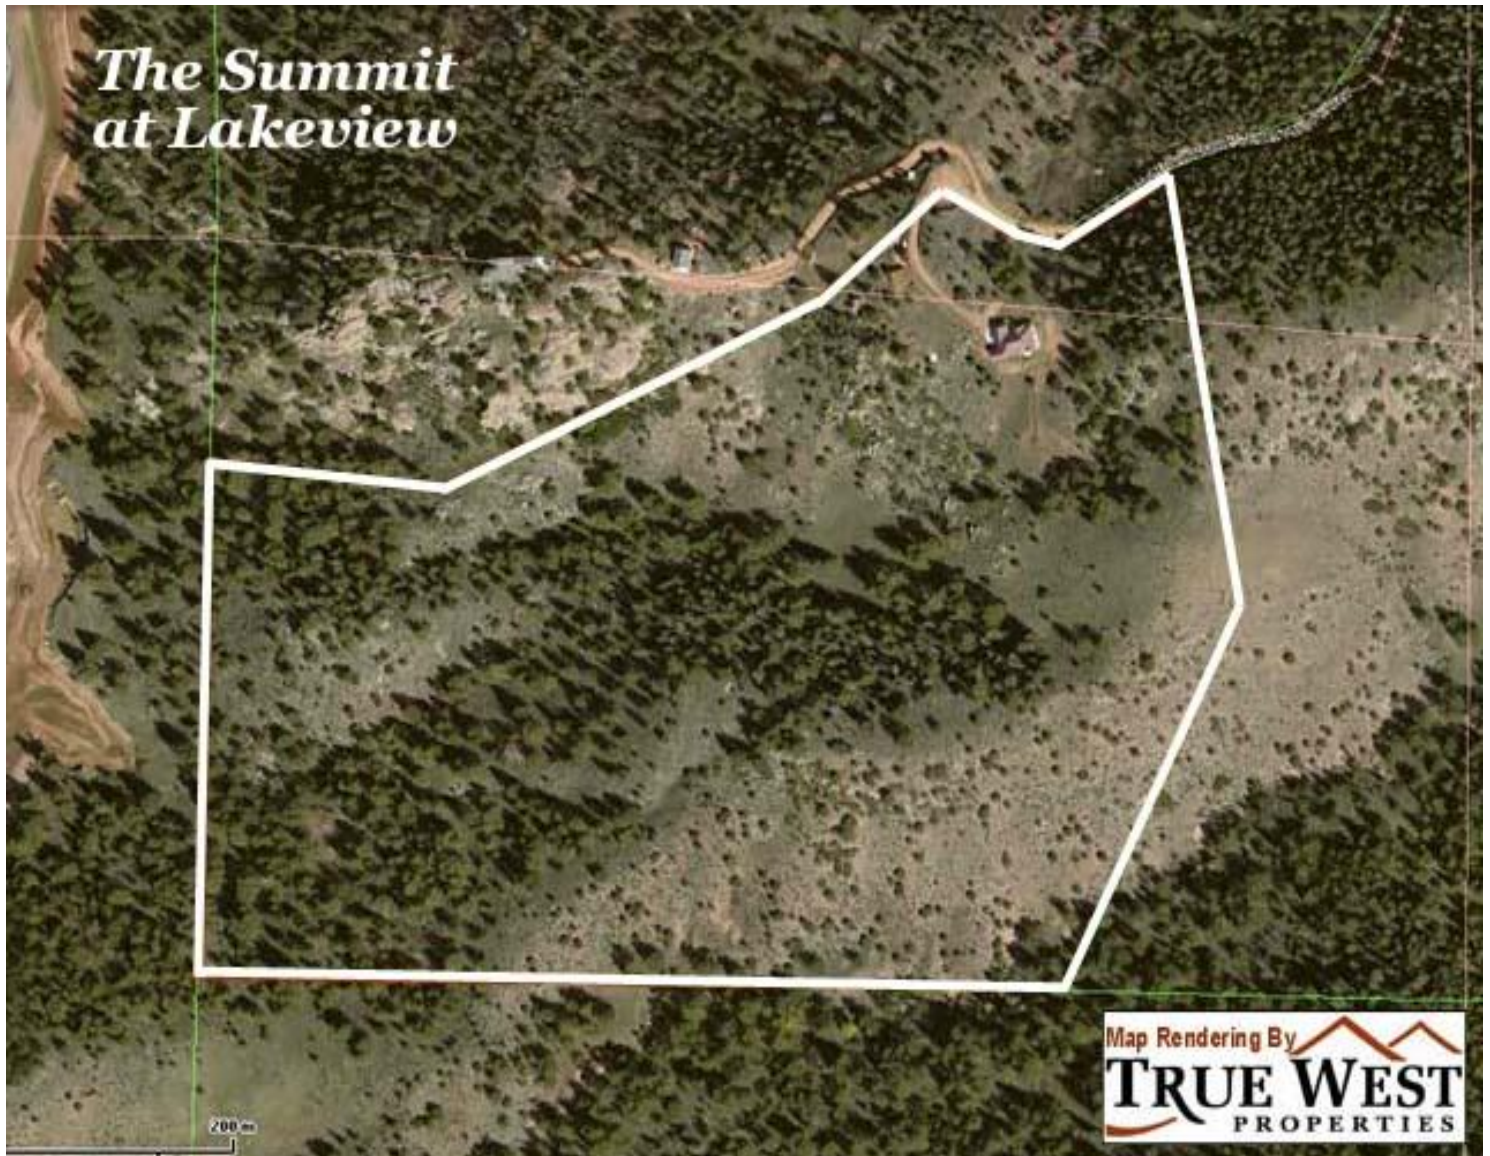

### “THE SUMMIT AT LAKEVIEW”

52.04 +/- Acres

Spacious Custom Home ~ Spectacular CO Mountain Views  
Borders Wright’s Reservoir ~ Private 175 Ac Rec Lands

Florissant, Colorado (Teller County)

The information presented is deemed reliable by True West Properties however its accuracy or completeness cannot be guaranteed. Prospective Buyers should independently verify all information.