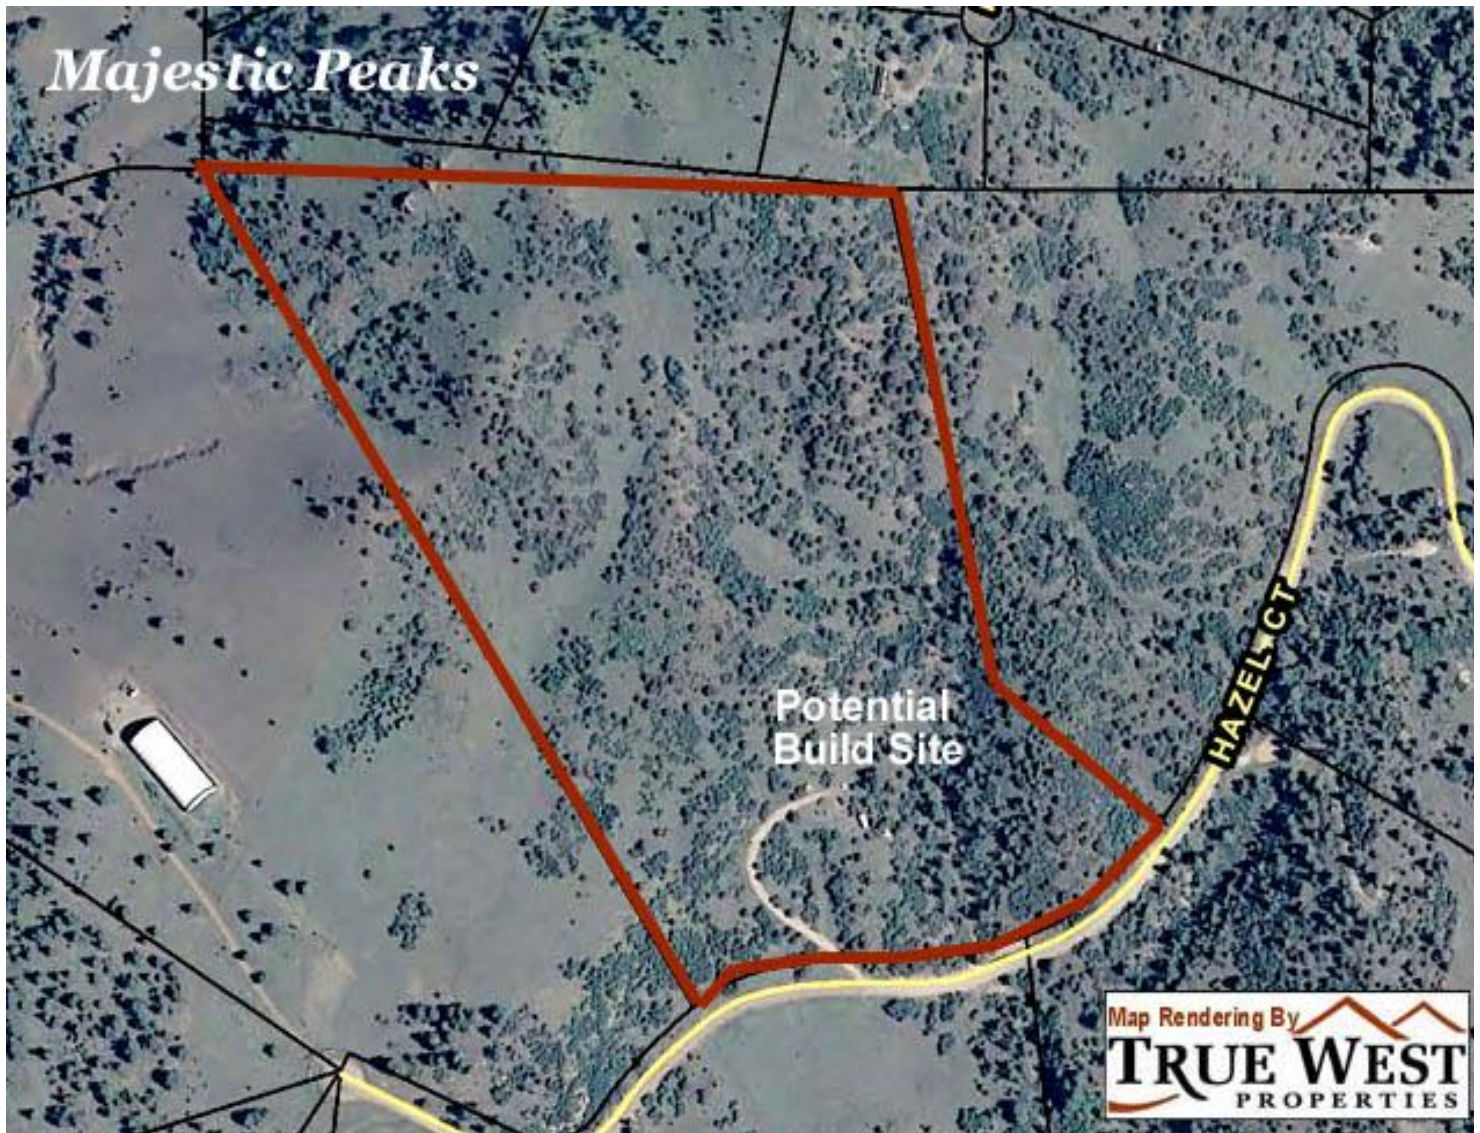

Majestic Peaks

36.96 +/- Acres

Park-Like Setting ~ Driveway ~ Nearby BLM Lands

Driveway, Electric, Phone to Build Site ~ Compost Outhouse, Shed

Canon City, Colorado ~ Fremont County

The information presented is deemed reliable by True West Properties however its accuracy or completeness cannot be guaranteed. Prospective Buyers should independently verify all information.