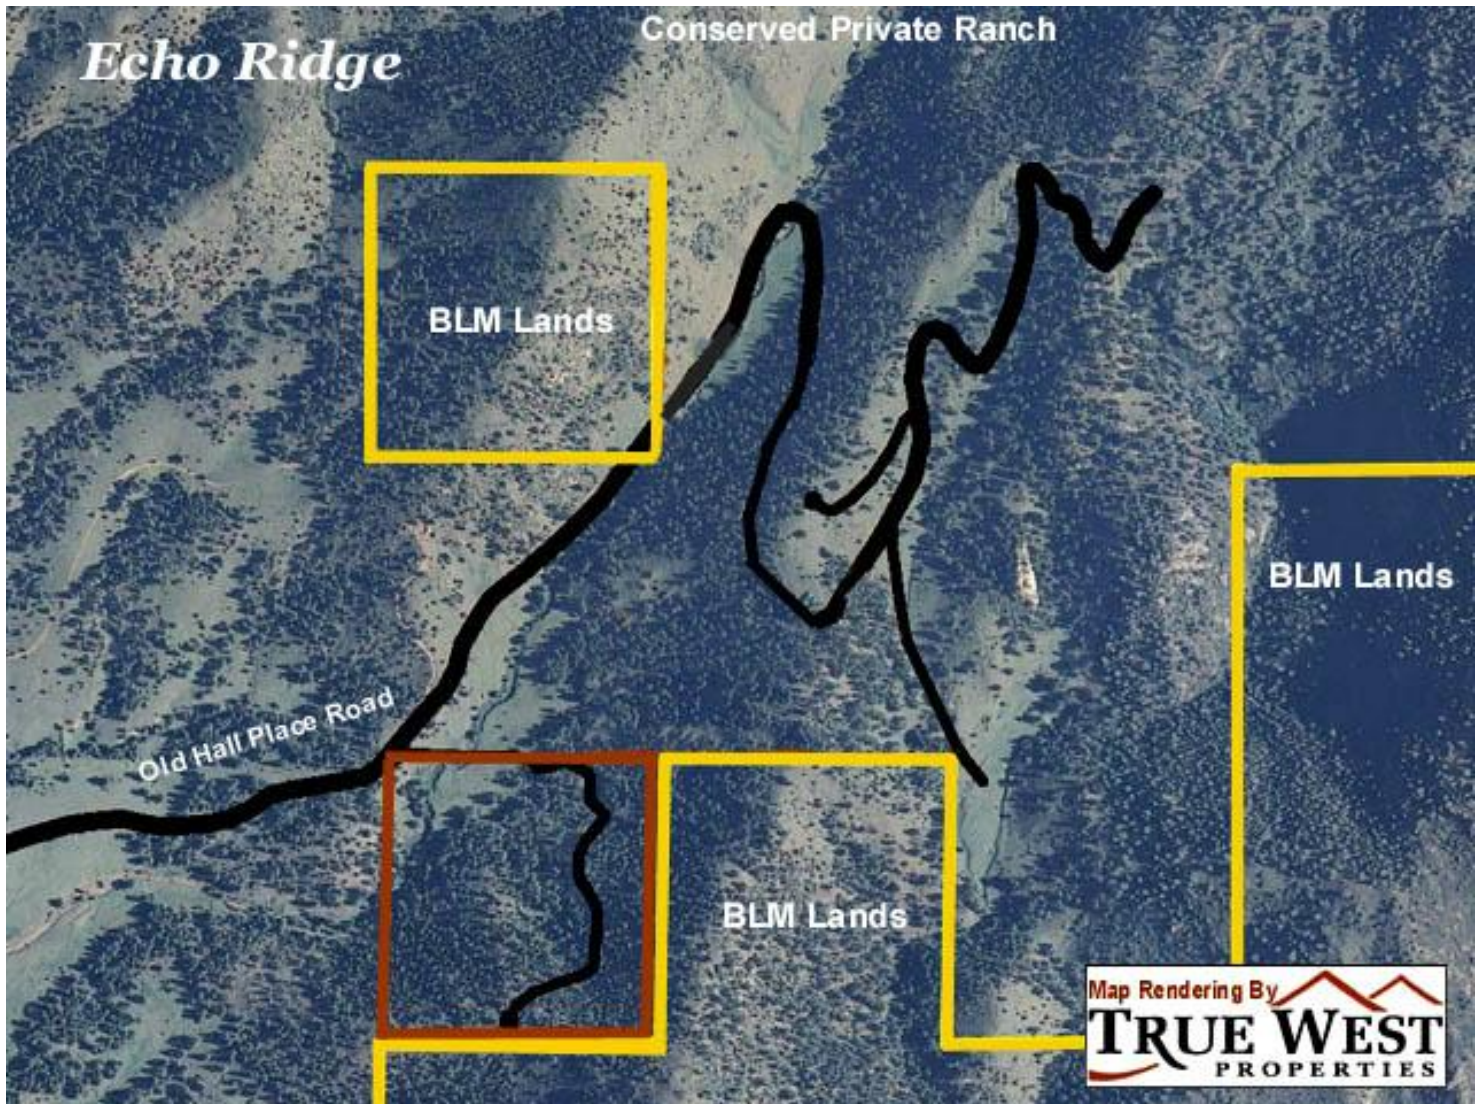

Echo Ridge

39.28+/- Acres

Borders BLM (2) Sides ~ Front Seat Views of Sangre de Cristo Mountains
Superb Cabin Site ~ Mineral Rights ~ Intermittent Stream

Florissant, Colorado ~ Teller County

The information presented is deemed reliable by True West Properties however its accuracy or completeness cannot be guaranteed. Prospective Buyers should independently verify all information.