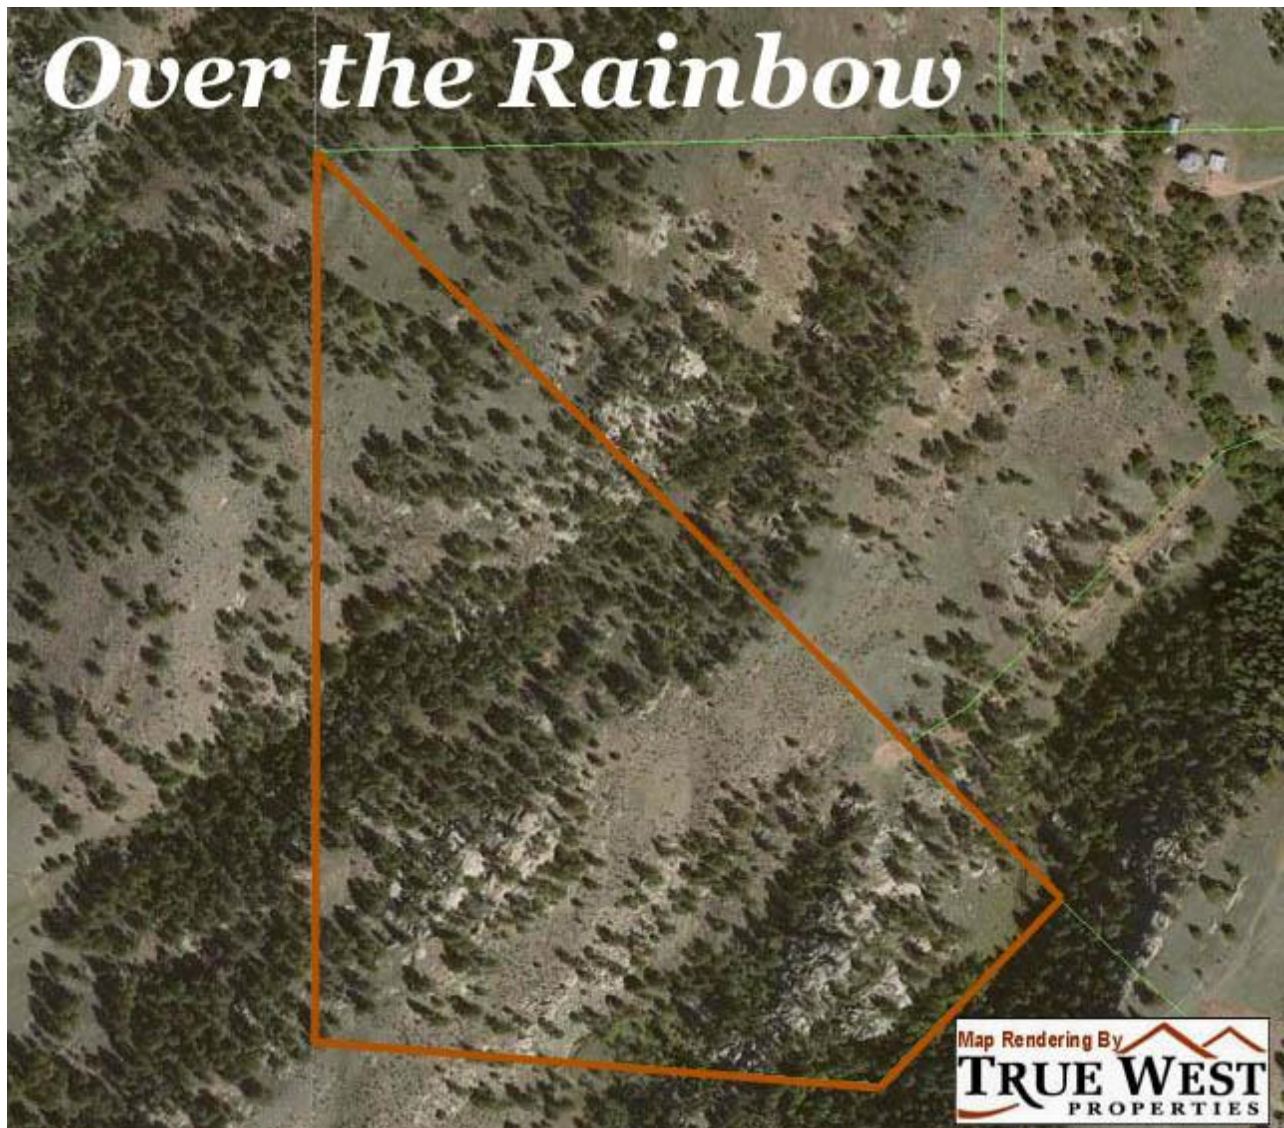

Over the Rainbow

35.02 +/- Acres

**HUGE Mountain Views ~ End of the Road ~ Evergreens & Aspen ~ Great Build Sites
Seasonal Stream & Waterfall**

Florissant, Colorado ~ Teller County

The information presented is deemed reliable by True West Properties however its accuracy or completeness cannot be guaranteed. Prospective Buyers should independently verify all information.