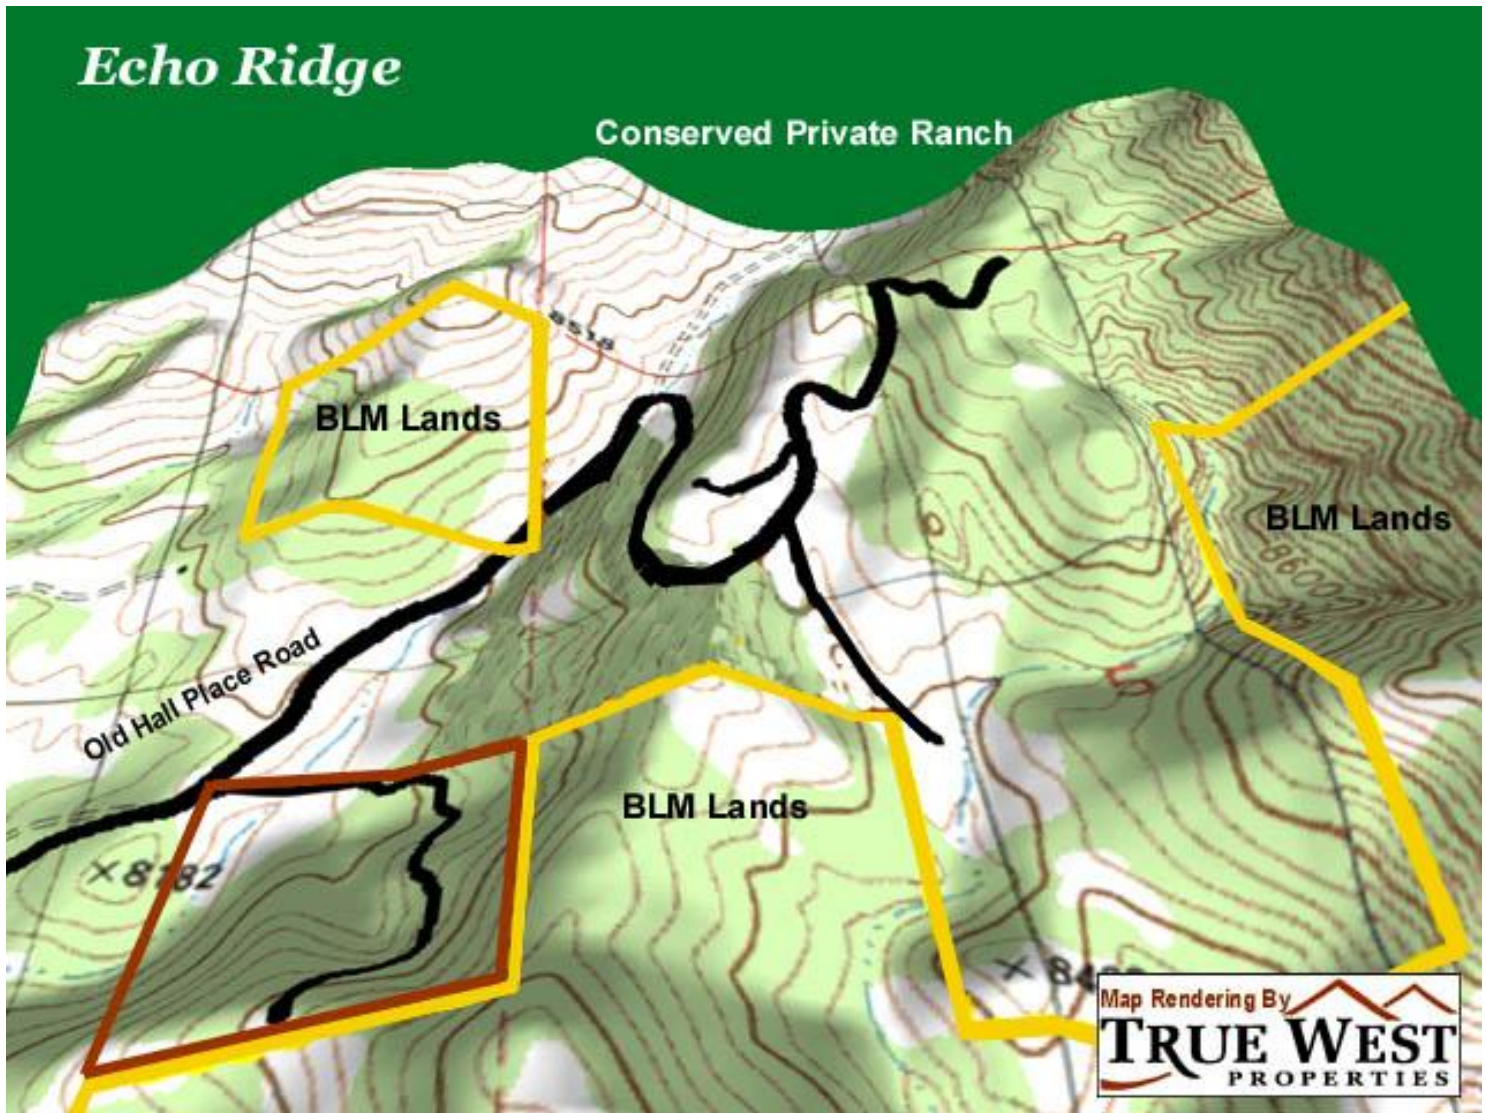

Echo Ridge

39.28+/- Acres

Borders BLM (2) Sides ~ Front Seat Views of Sangre de Cristo Mountains
Superb Cabin Site ~ Mineral Rights ~ Intermittent Stream

Florissant, Colorado ~ Teller County

The information presented is deemed reliable by True West Properties however its accuracy or completeness cannot be guaranteed. Prospective Buyers should independently verify all information.