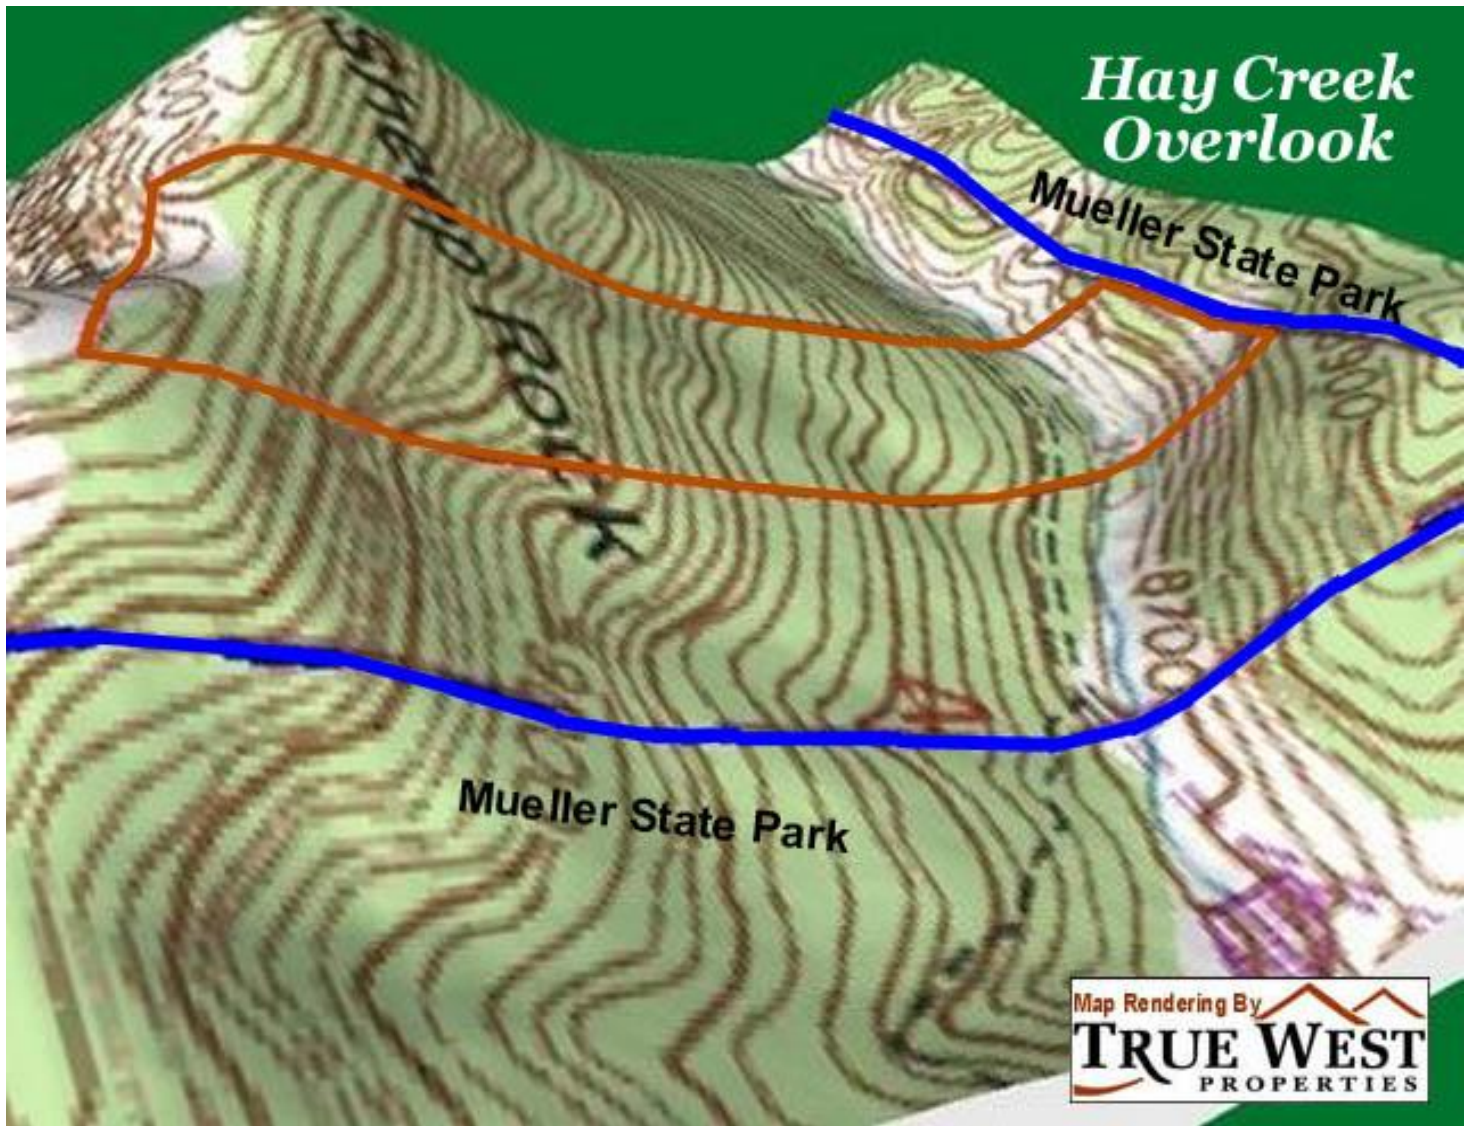

Hay Creek Overlook

35.0+/- Acres

Borders Mueller State Park ~ Hay Creek Traverses Property ~ Hike, Camp, Build
High Point Views: Sangres, Fourmile Valley, Wrights Reservoir ~ Private, Quiet & Peaceful

South of Florissant, Colorado ~ Teller County