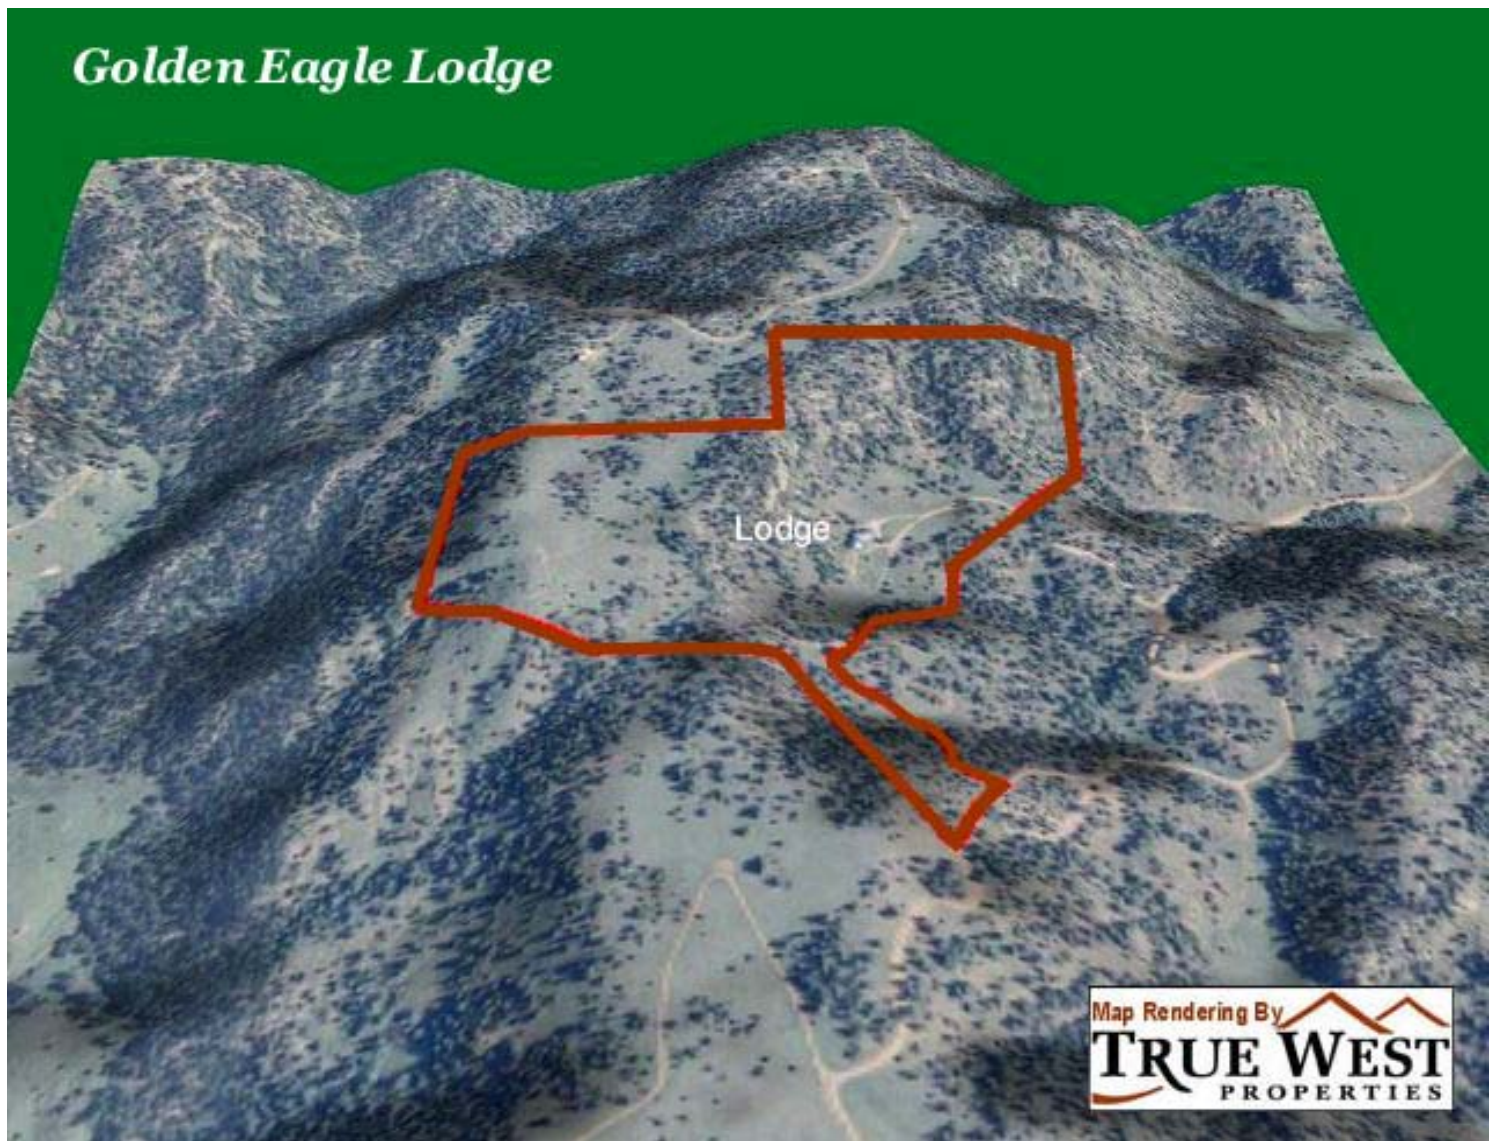

Golden Eagle Lodge

80.3 Acres

Grand Log Lodge ~ 360 Degree Views ~ Water Rights ~ No Covenants

Florissant, Colorado ~ Teller County

The information presented is deemed reliable by True West Properties however its accuracy or completeness cannot be guaranteed. Prospective Buyers should independently verify all information.