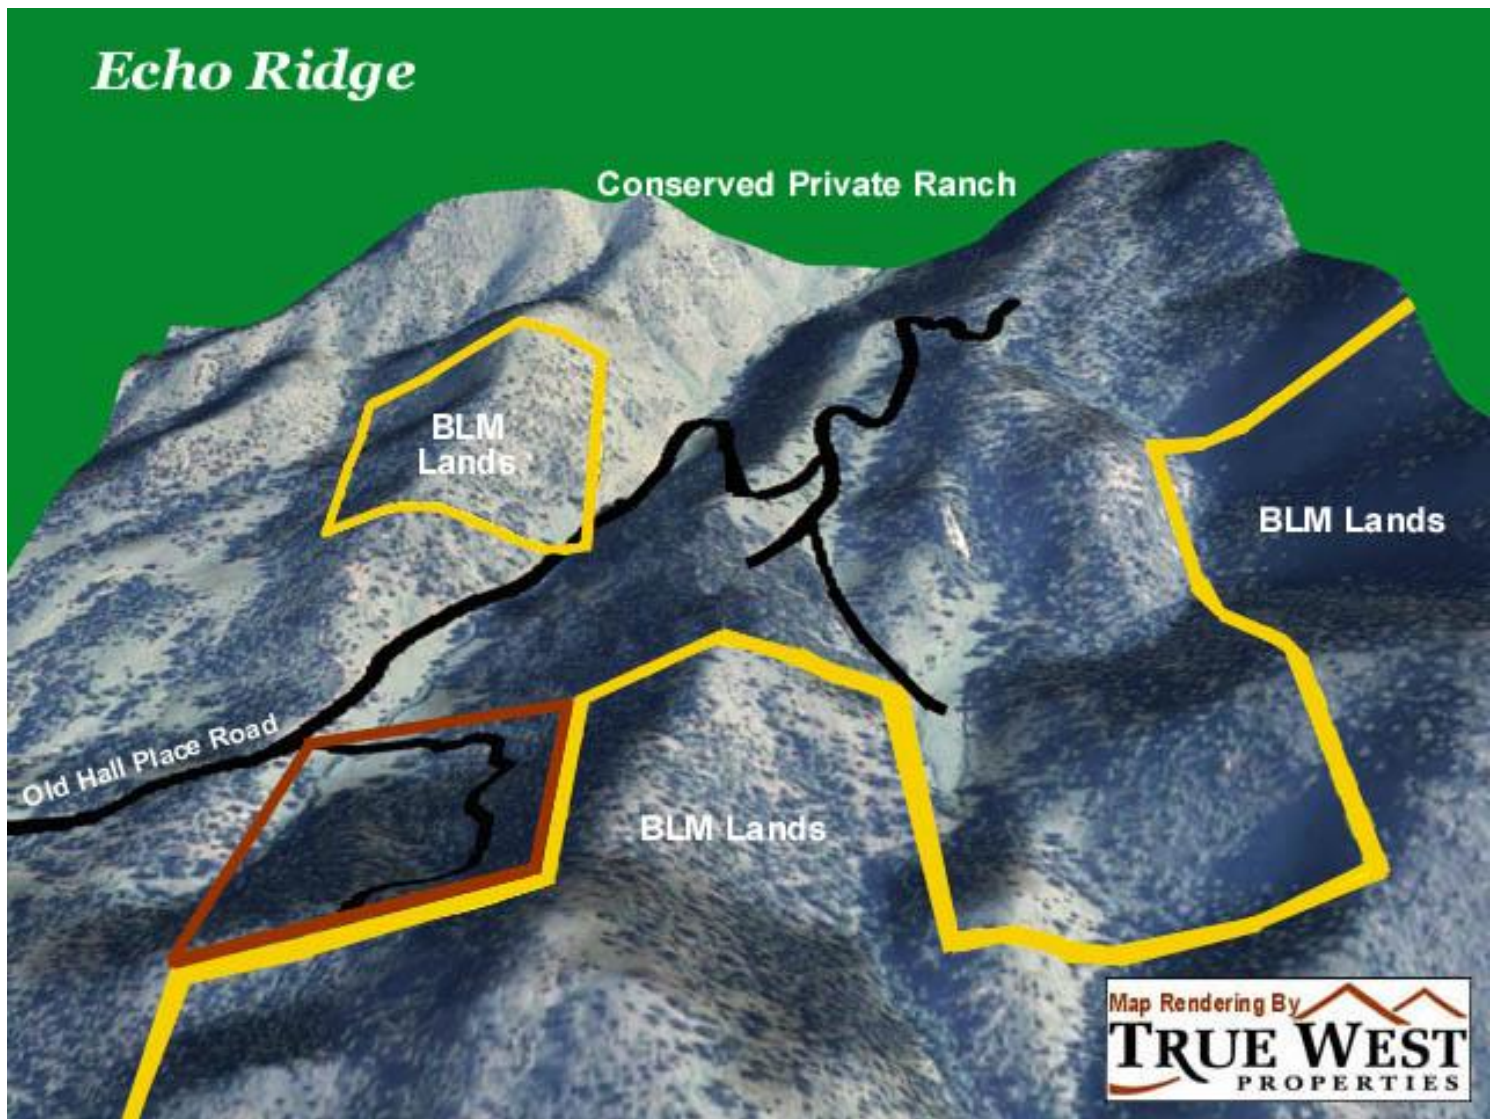

Echo Ridge

39.28+/- Acres

Borders BLM (2) Sides ~ Front Seat Views of Sangre de Cristo Mountains
Superb Cabin Site ~ Mineral Rights ~ Intermittent Stream

Florissant, Colorado ~ Teller County

The information presented is deemed reliable by True West Properties however its accuracy or completeness cannot be guaranteed. Prospective Buyers should independently verify all information.