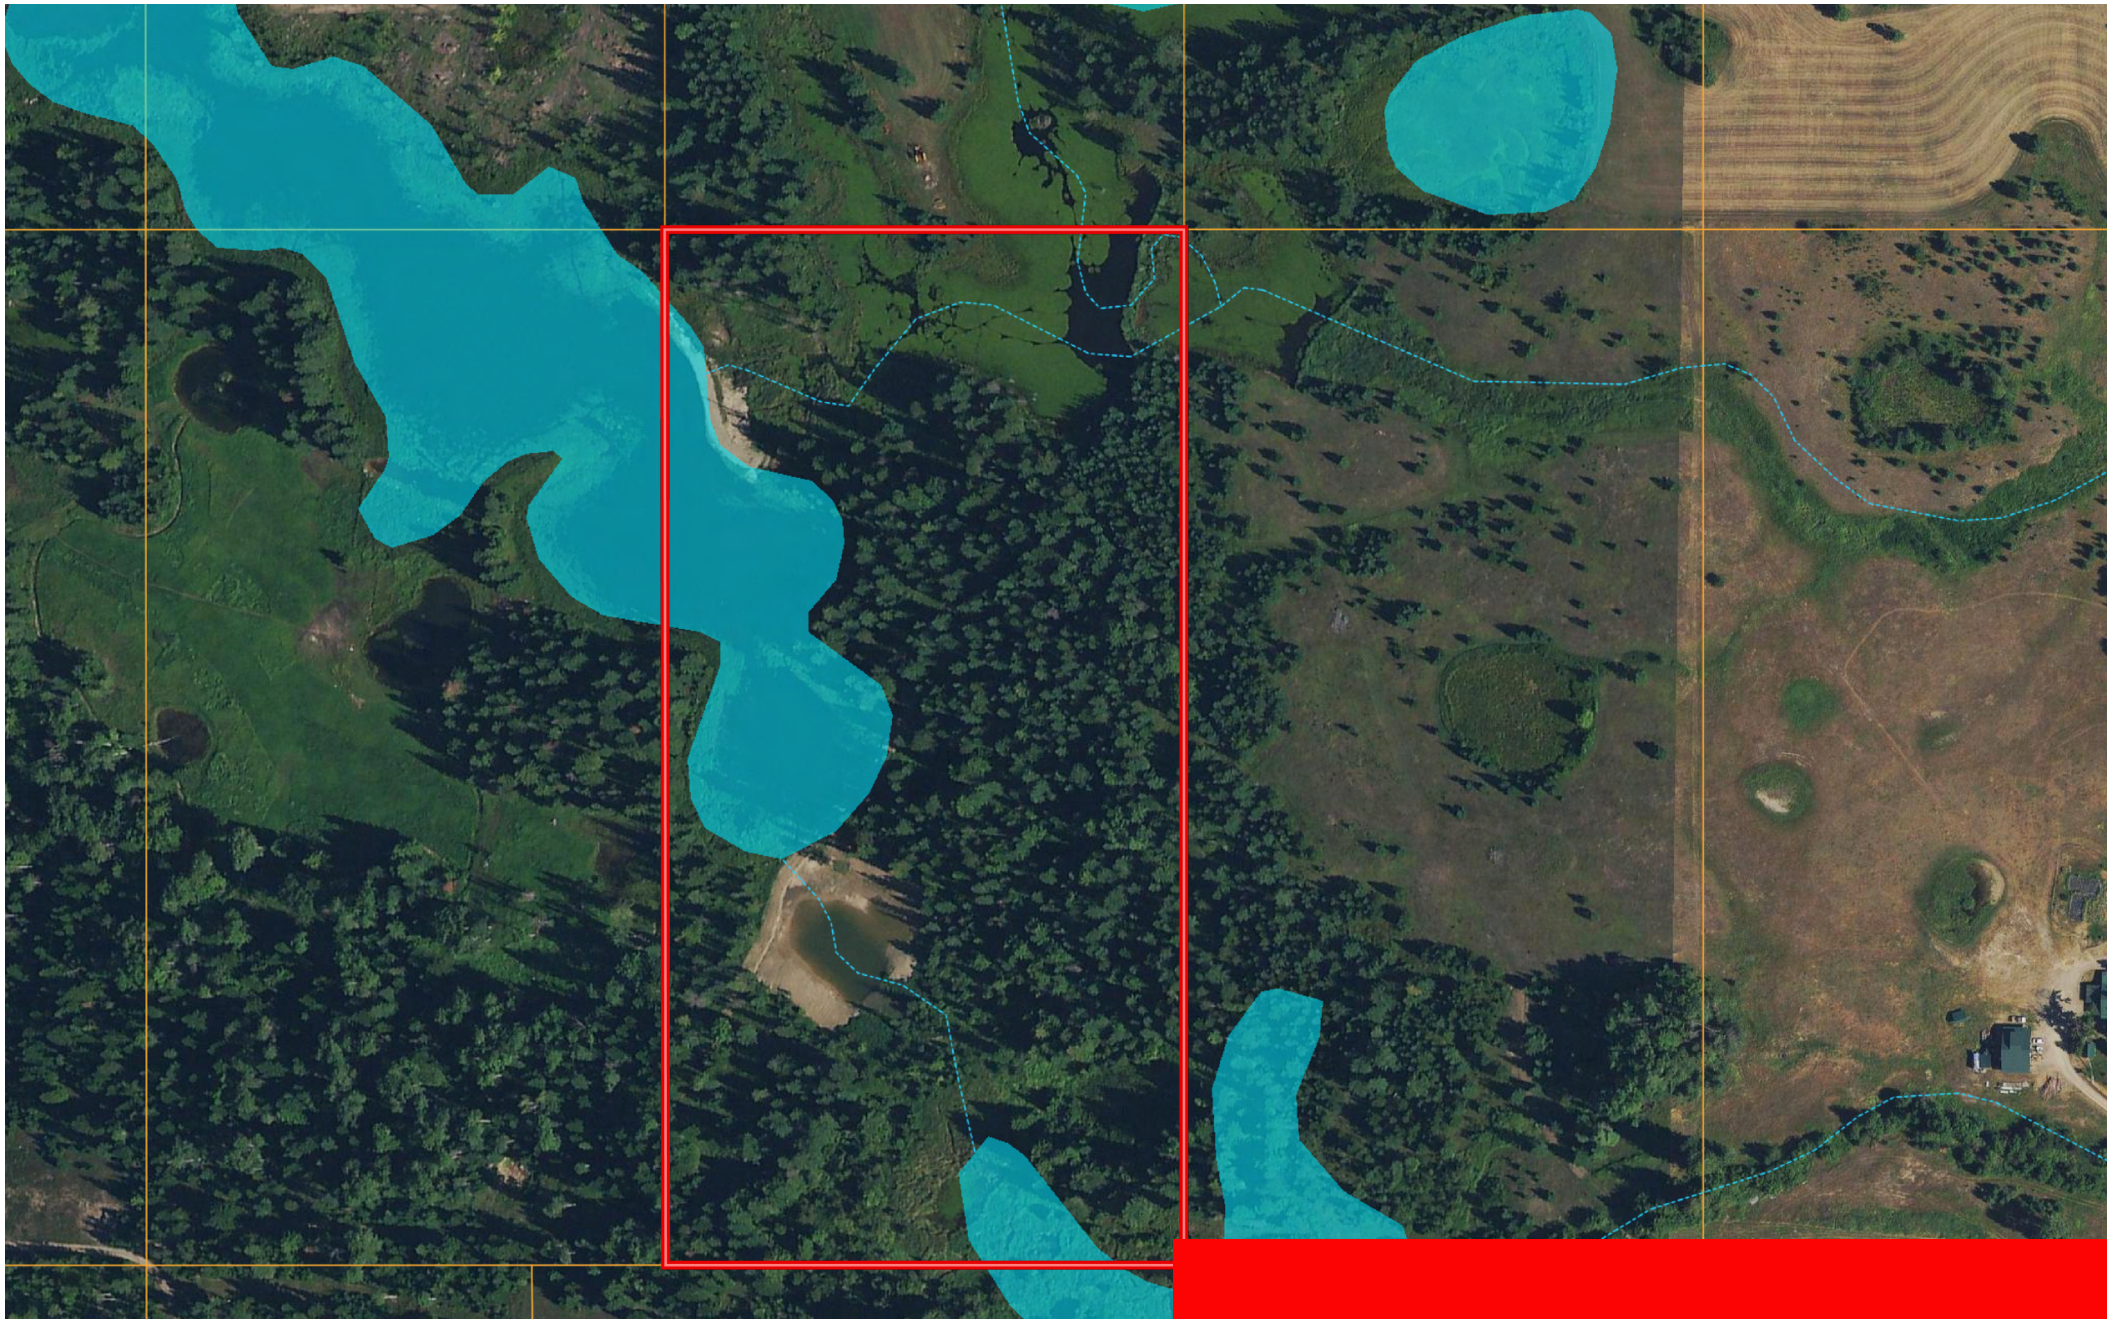

Elk Meadows Lot 15

Sanders County, Montana, 19.95 AC +/-

The information contained herein was obtained from sources deemed to be reliable. MapRight Services makes no warranties or guarantees as to the completeness or accuracy thereof.