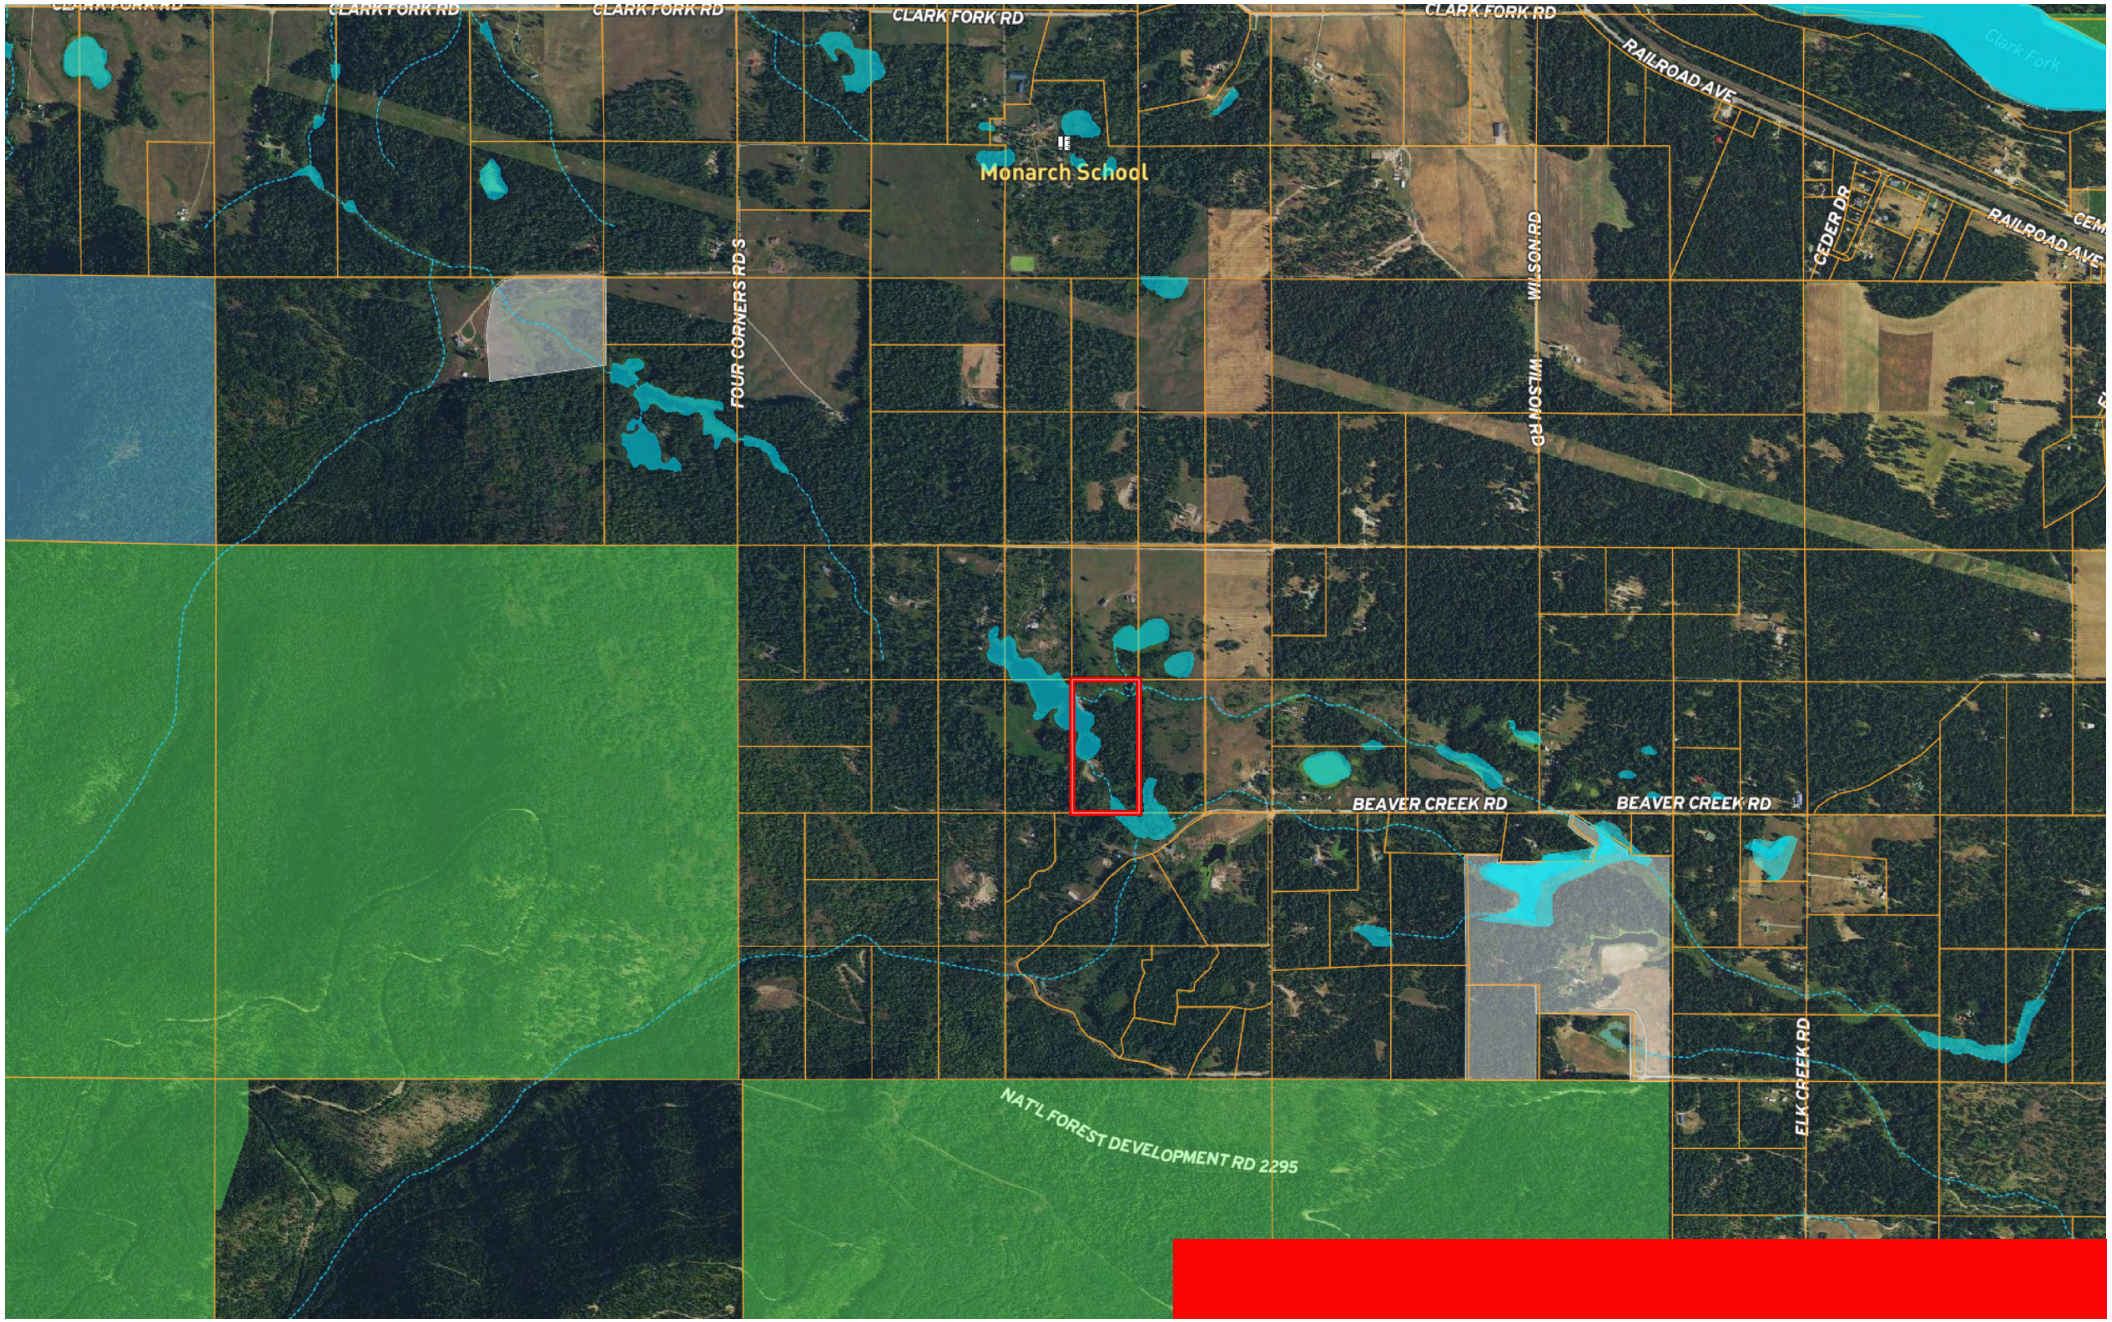

Elk Meadows Lot 15

Sanders County, Montana, 19.95 AC +/-

The information contained herein was obtained from sources deemed to be reliable. MapRight Services makes no warranties or guarantees as to the completeness or accuracy thereof.