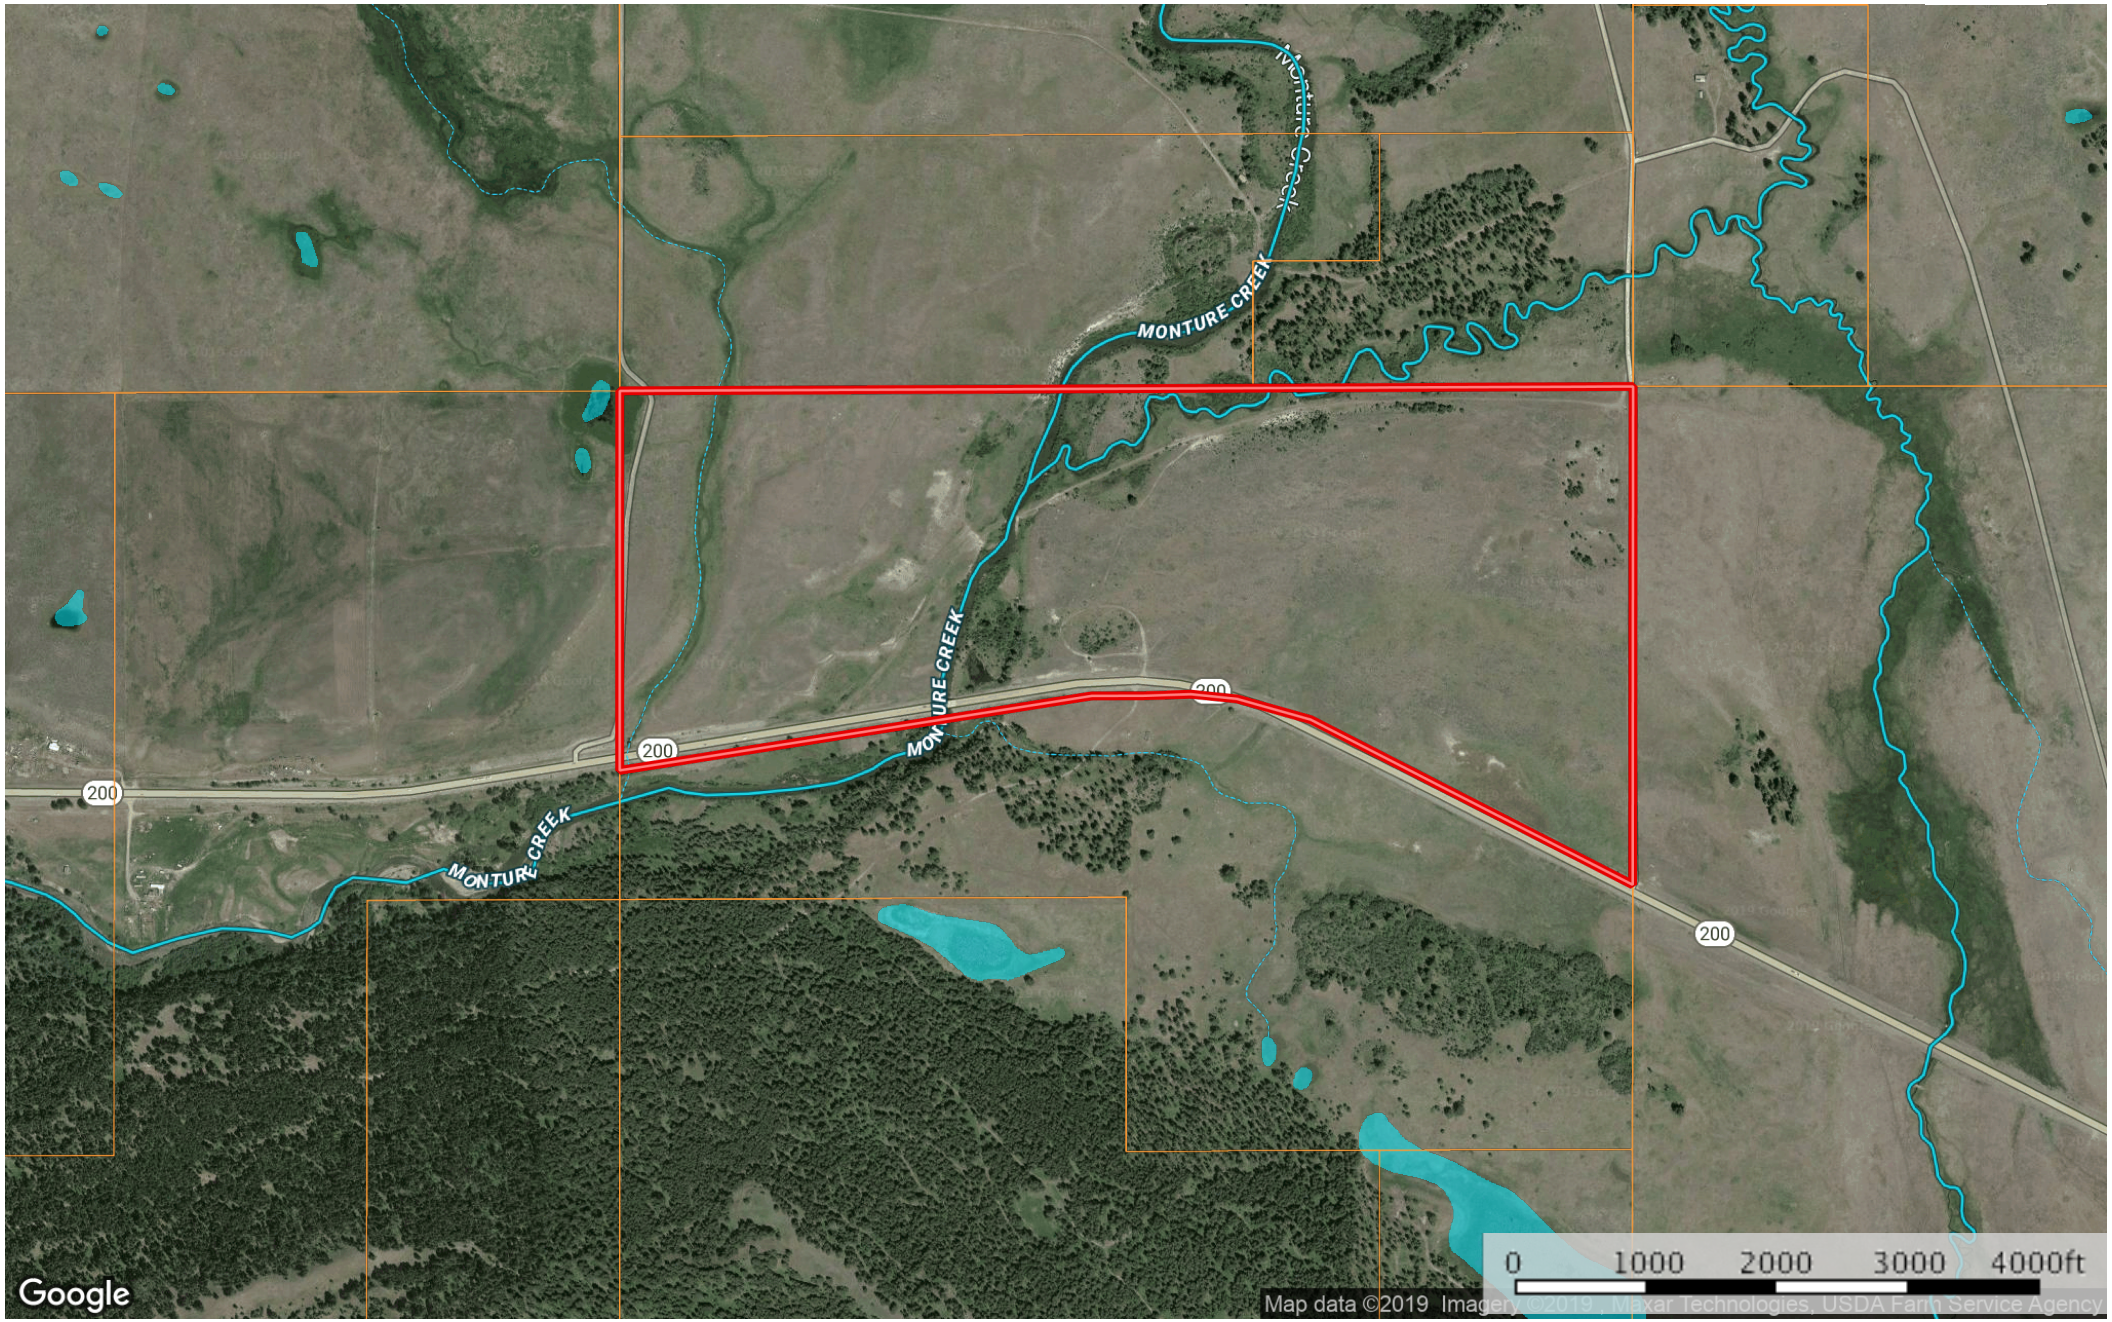

Holy Waters

Powell County, Montana, 212.13 AC +/-

- Boundary
- Forest Service
- State Land
- Fish and Wildlife
- National Park
- Other
- BLM
- Local Government
- Stream, Intermittent
- River/Creek
- Water Body

M The information contained herein was obtained from sources deemed to be reliable. MapRight Services makes no warranties or guarantees as to the completeness or accuracy thereof.