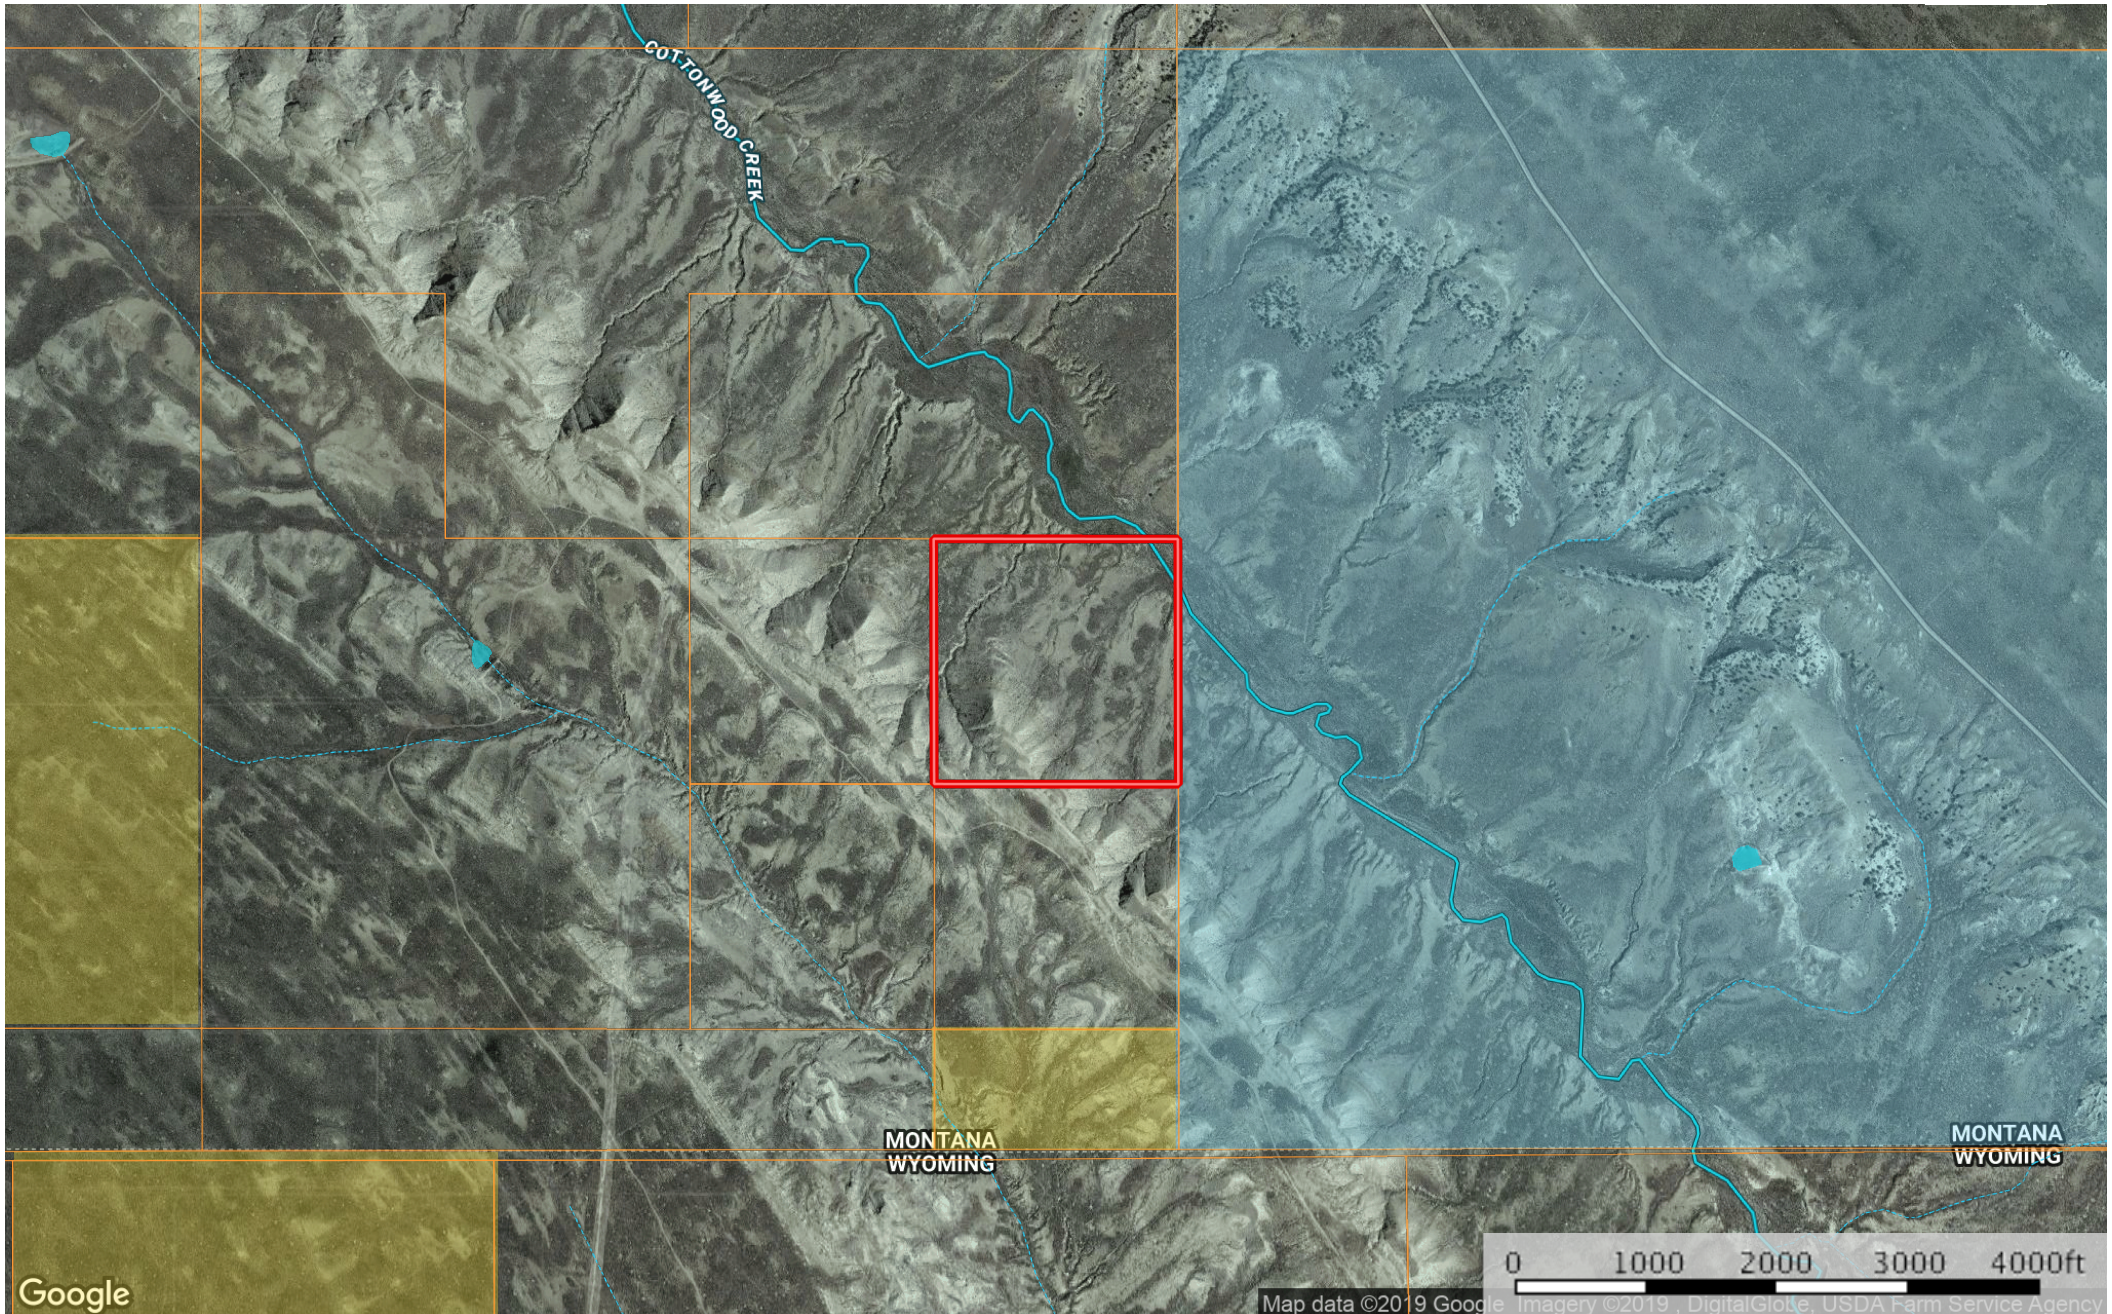

Eifrig

Carbon County, Montana, 40 AC +/-

Google

Map data ©2019 Google Imagery ©2019, DigitalGlobe, USDA Farm Service Agency

- Boundary
- Forest Service
- State Land
- Fish and Wildlife
- National Park
- Other
- BLM
- Stream, Intermittent
- River/Creek
- Water Body

The information contained herein was obtained from sources deemed to be reliable. MapRight Services makes no warranties or guarantees as to the completeness or accuracy thereof.