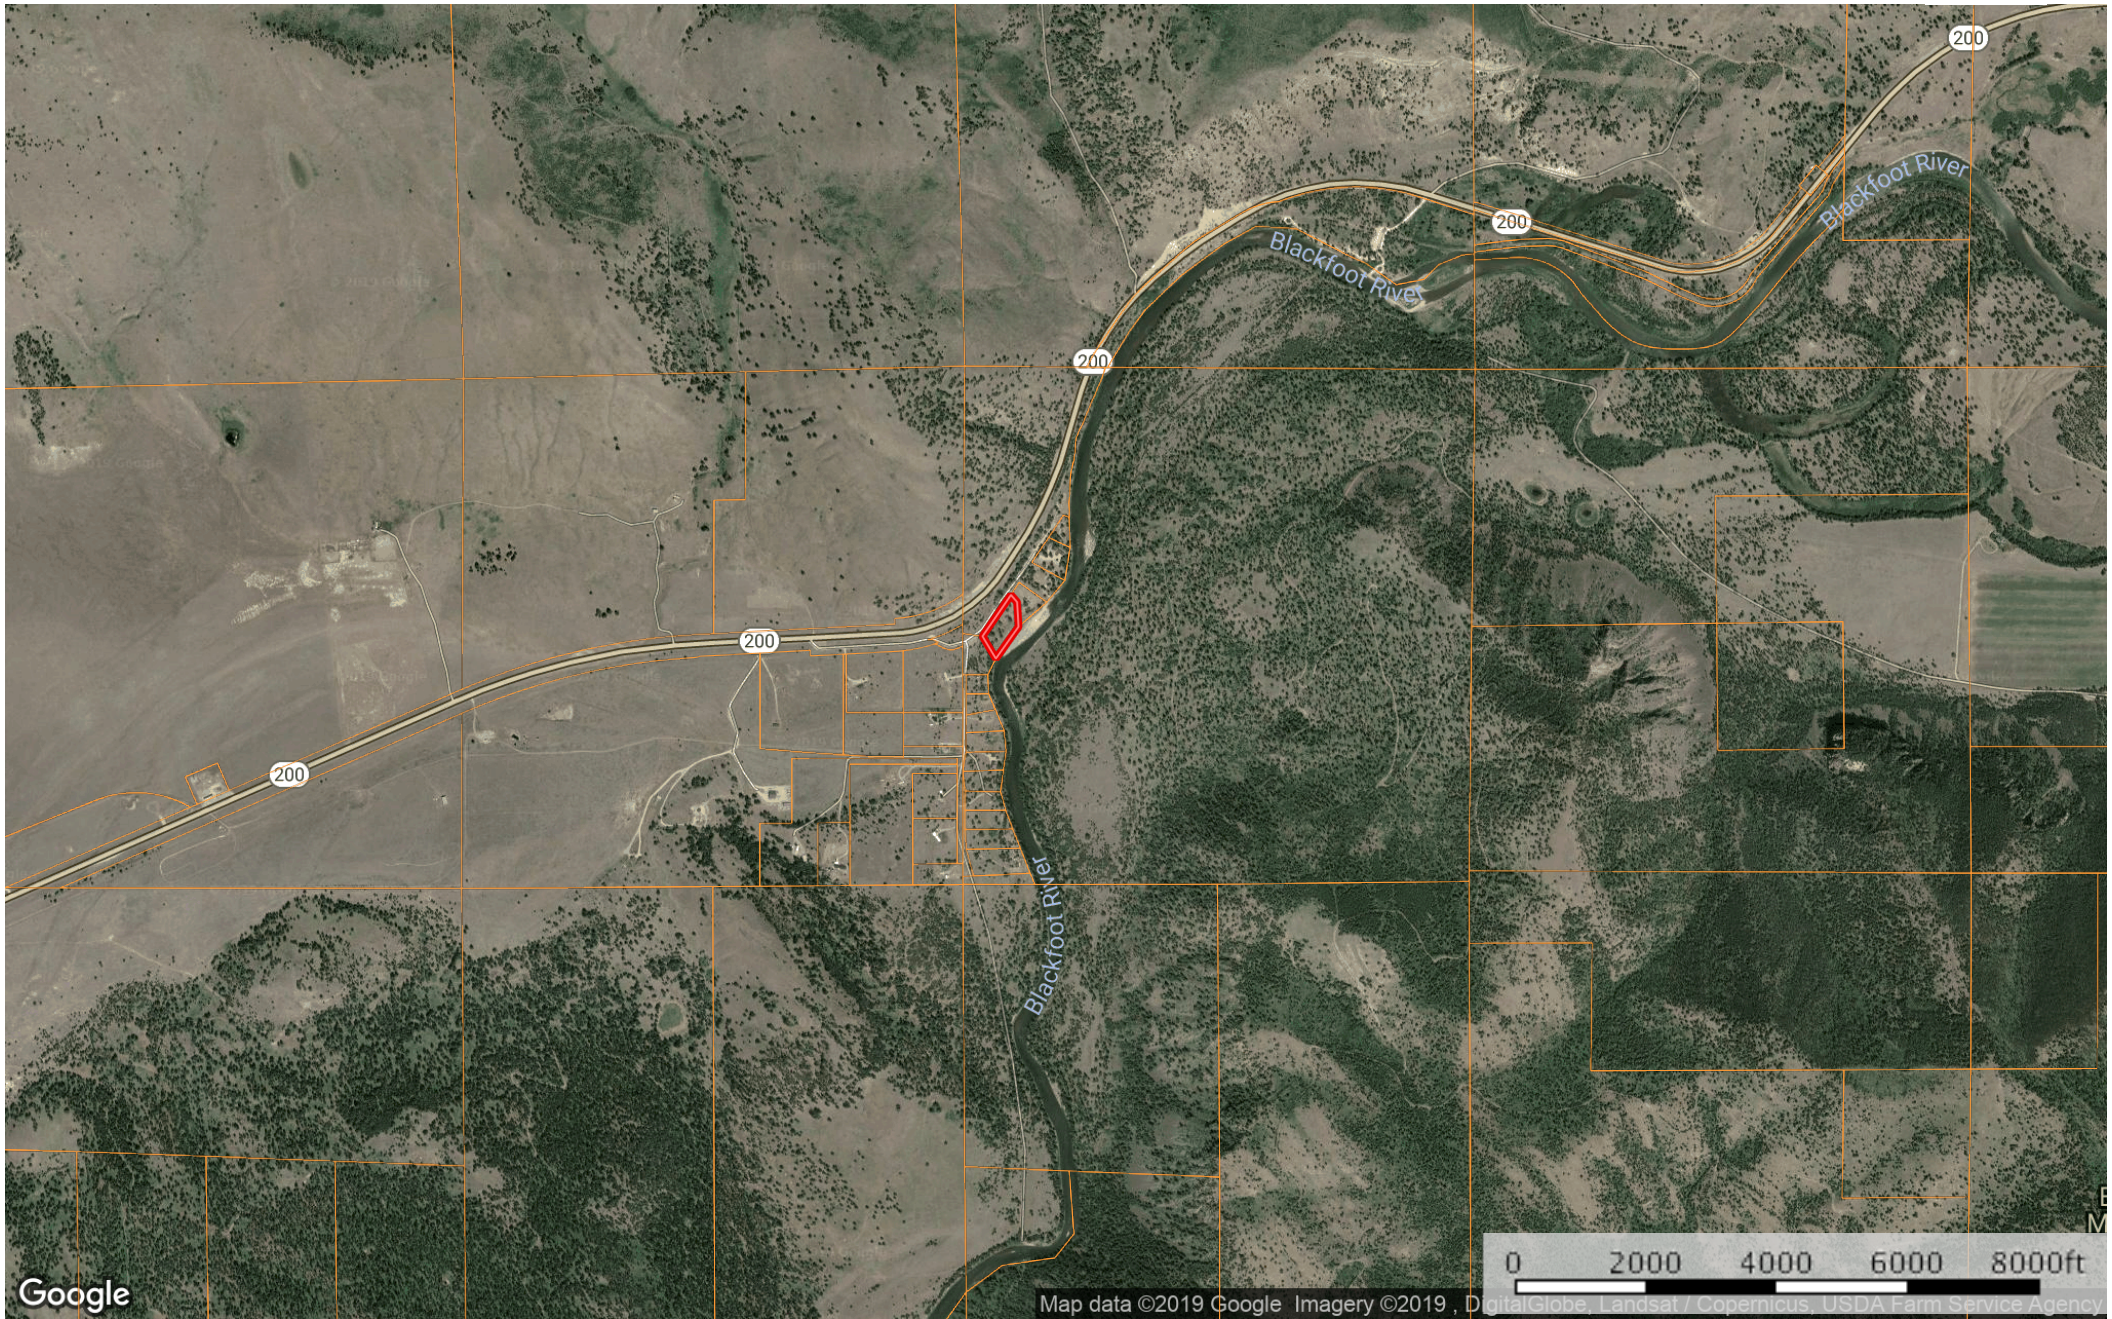

Risen

Missoula County, Montana, 2.851 AC +/-

 Boundary

Map data ©2019 Google Imagery ©2019 DigitalGlobe, Landsat / Copernicus, USDA Farm Service Agency

 The information contained herein was obtained from sources deemed to be reliable. MapRight Services makes no warranties or guarantees as to the completeness or accuracy thereof.