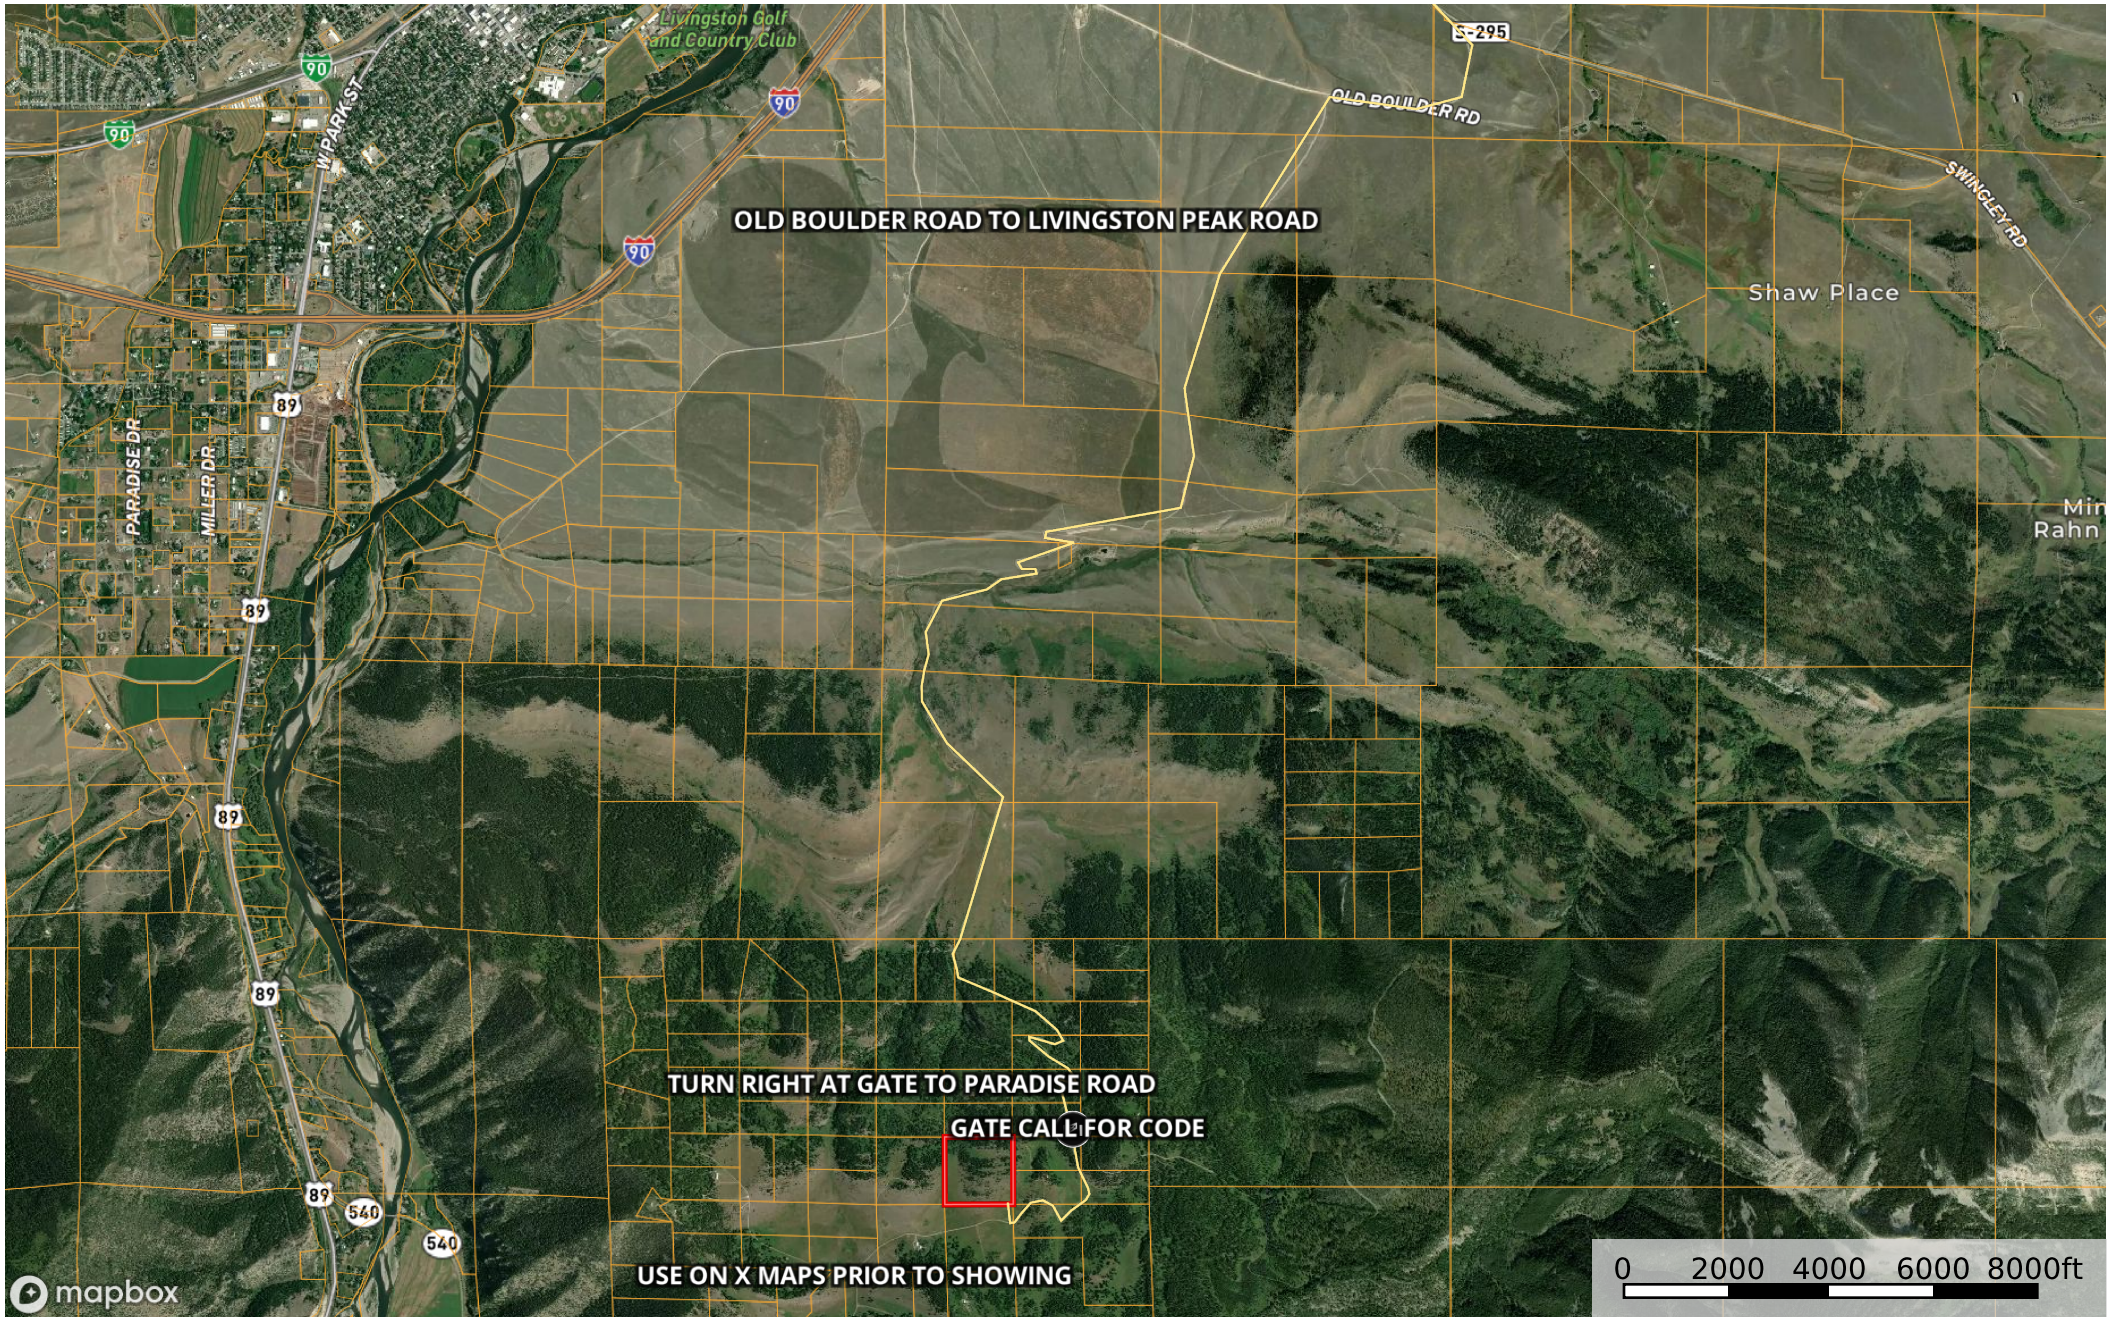

Livingston Peak Land Parcel

Montana, AC +/-

- Gate
- Primary Road
- Boundary