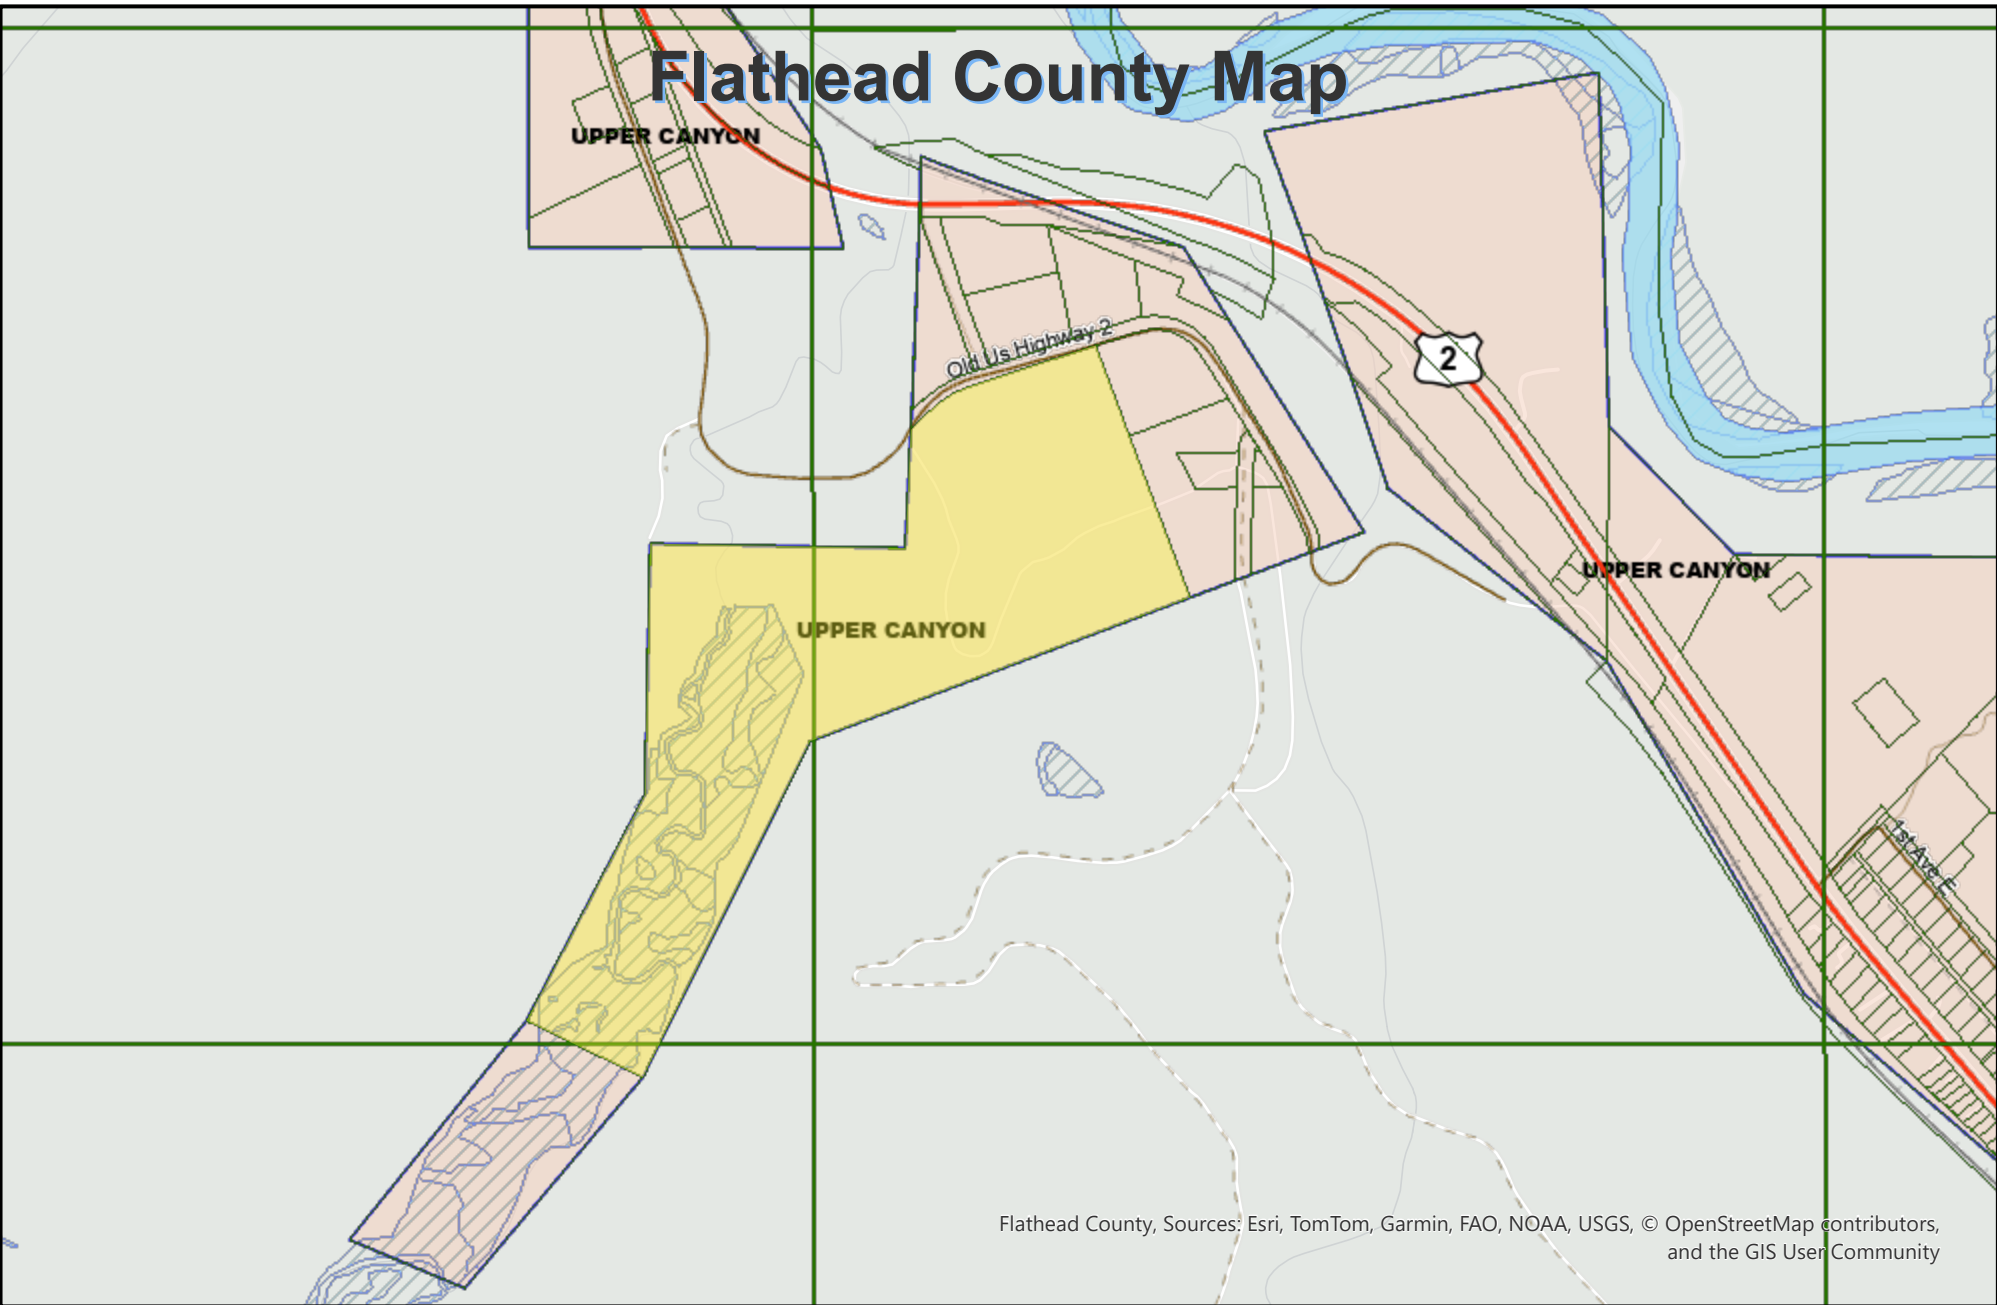

Flathead County Map

Flathead County, Sources: Esri, TomTom, Garmin, FAO, NOAA, USGS, © OpenStreetMap contributors, and the GIS User Community

Flathead County GIS Department

800 South Main Street
Kalispell, Montana 59901

The areas depicted on these maps are for illustrative purposes only and do not necessarily meet mapping, surveying, or engineering standards. Deriving conclusions from this map is done at the user's assumed risk.